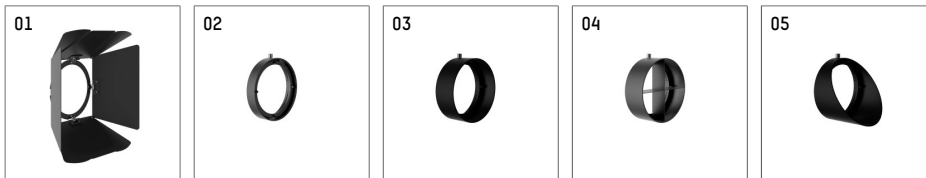

116 541 13 721 | black

lo.nely 4
spotlight
LED | 35 W 3000 K

- spotlight lo.nely 4
- with 3 circuit universal adapter
- for Hoffmeister control.x tracks
- circuit selection is possible while adapter is inserted into the track
- passive thermo management
- with LED 2500 lm
- colour temperature: 3000 K
- colour rendering index: CRI >90
- L90 / B10 (50.000h)
- SDCM < 2
- net luminous flux: 1880 lm
- total load: 35 W
- luminous efficacy: 53,7 lm/W
- narrow spot
- beam angle: 5 °
- LED power unit integrated in adapter, electronic (POTI), 220-240 V, 0/50/60 Hz
- amplitude dimming
- adapter with integrated potentiometer
- dimming range: 100-1 %
- housing of die cast aluminium
- adapter of fibreglass reinforced thermoplastic
- safety glass, clear
- color-, protection- and conversion-filters are available as accessory
- length: 246 mm, width: 93 mm, height: 232 mm
- rotatable 360°, 95° tilttable (can be fixed)
- weight: 2 kg
- protection rating: IP20
- protection class I
- 5 years Hoffmeister warranty
- Made in Germany
- maximum ambient temperature: 35 ° C
- certificates: manufactured according to DIN VDE 0711 / EN 60598, CE
- colour: black
- 116 541 13 721

- Overview of accessories on the following page / s

116 541 13 721
accessory

Optional accessories

description accessory general	dimensions in mm	item number	pic.-No.
antiglare flaps, 8-leaf barn door with connection ring 11656000721 (black) for spotlights lo.nely size 4		116 564 00 721	01
connection ring suitable for attachment of accessories for spotlights lo.nely size 4		116 560 00 721	02
tube screen suitable for attachment of accessories for spotlights lo.nely size 4		116 561 00 721	03
connection tube with cross louver suitable for attachment of accessories for spotlights lo.nely size 4		116 562 00 721	04
visor suitable for attachment of accessories for spotlights lo.nely size 4		116 563 00 721	05