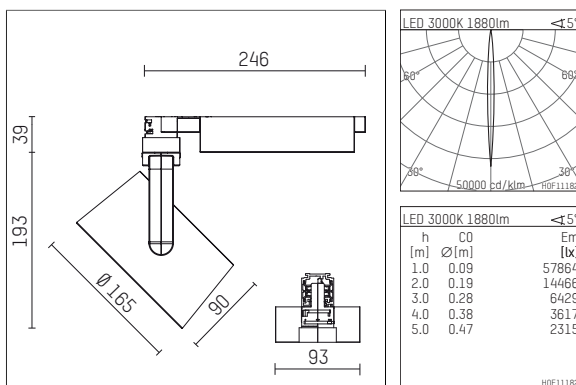

116 541 13 721 | black

lo.nely 4
spotlight
LED | 35 W 3000 K

- spotlight lo.nely 4
- with 3 circuit universal adapter
- for Hoffmeister control.x tracks
- circuit selection is possible while adapter is inserted into the track
- passive thermo management
- with LED 2500 lm
- colour temperature: 3000 K
- colour rendering index: CRI >90
- L90 / B10 (50.000h)
- SDCM < 2
- net luminous flux: 1880 lm
- total load: 35 W
- luminous efficacy: 53,7 lm/W
- narrow spot
- beam angle: 5 °
- LED power unit integrated in adapter, electronic (POTI), 220-240 V, 0/50/60 Hz
- amplitude dimming
- adapter with integrated potentiometer
- dimming range: 100-1 %
- housing of die cast aluminium
- adapter of fibreglass reinforced thermoplastic
- safety glass, clear
- color-, protection- and conversion-filters are available as accessory
- length: 246 mm, width: 93 mm, height: 232 mm
- rotatable 360°, 95° tilttable (can be fixed)
- weight: 2 kg
- protection rating: IP20
- protection class I
- 5 years Hoffmeister warranty
- Made in Germany
- maximum ambient temperature: 35 ° C
- certificates: manufactured according to DIN VDE 0711 / EN 60598, CE
- colour: black
- 116 541 13 721

Additional optional accessory components

description accessory general	dimensions in mm	item number	pic.-No.
honeycomb louver für Strahler lo.nely Größe 4		116 578 00 000	01
sculpture lens for spotlights lo.nely size 4	Ø: 146,5	116 571 00 000	02
soft.shape lens for spotlights lo.nely size 4	Ø: 146,5	116 570 00 000	03
soft.spot lens for spotlights lo.nely size 4	Ø: 146,5	116 574 00 000	03
prismatic glass for spotlights lo.nely size 4	Ø: 146,5	116 573 00 000	04
wide flood structured glas for spotlights lo.nely size 4	Ø: 146,5	116 572 00 000	02