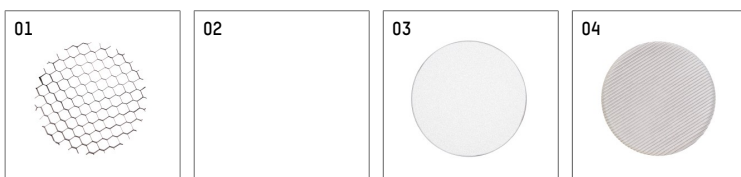

- Overview of accessories on the following page / s

116 541 13 721
accessory

Optional accessories

description accessory general	dimensions in mm	item number	pic.-No.
antiglare flaps, 8-leaf barn door with connection ring 11656000721 (black) for spotlights lo.nely size 4		116 564 00 721	01
connection ring suitable for attachment of accessories for spotlights lo.nely size 4		116 560 00 721	02
tube screen suitable for attachment of accessories for spotlights lo.nely size 4		116 561 00 721	03
connection tube with cross louver suitable for attachment of accessories for spotlights lo.nely size 4		116 562 00 721	04
visor suitable for attachment of accessories for spotlights lo.nely size 4		116 563 00 721	05

Additional optional accessory components

description accessory general	dimensions in mm	item number	pic.-No.
honeycomb louver für Strahler lo.nely Größe 4		116 578 00 000	01
sculpture lens for spotlights lo.nely size 4	Ø: 146,5	116 571 00 000	02
soft.shape lens for spotlights lo.nely size 4	Ø: 146,5	116 570 00 000	03
soft.spot lens for spotlights lo.nely size 4	Ø: 146,5	116 574 00 000	03
prismatic glass for spotlights lo.nely size 4	Ø: 146,5	116 573 00 000	04
wide flood structured glas for spotlights lo.nely size 4	Ø: 146,5	116 572 00 000	02