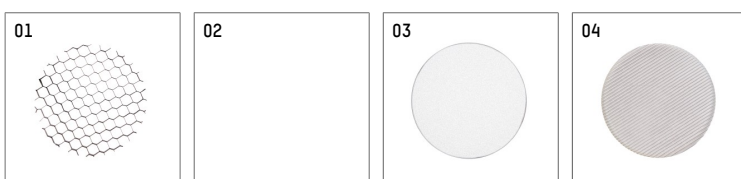

11654113 906-PA | silver

lo.nely 4
spotlight
LED | 35 W 3000 K

- spotlight lo.nely 4
- with recessed mounting plate
- for recessed installation into wall or ceiling
- passive thermo management
- with LED 2500 lm
- colour temperature: 3000 K
- colour rendering index: CRI >90
- L90 / B10 (50.000h)
- SDCM < 2
- net luminous flux: 1880 lm
- total load: 35 W
- luminous efficacy: 53,7 lm/W
- narrow spot
- beam angle: 5 °
- with external LED power unit, electronic, 220-240 V, 0/50/60 Hz
- power supply: supply cord with plug connection 2x5x2,5 mm², length: 360 mm
- suitable for through wiring
- housing of die cast aluminium
- safety glass, clear
- ceiling plate of die cast aluminium
- color-, protection- and conversion-filters are available as accessory
- length: 246 mm, width: 93 mm, height: 232 mm
- diameter: 96 mm, recessing diameter: 83 mm
- recessing depth: 103 mm, ceiling thickness: 1-45 mm
- rotatable 360°, 95° tiltable (can be fixed)
- weight: 2,1 kg
- protection rating: IP20
- protection class I
- 5 years Hoffmeister warranty
- Made in Germany
- maximum ambient temperature: 35 °C
- certificates: manufactured according to DIN VDE 0711 / EN 60598, CE
- colour: silver
- 11654113 906-PA

Additional optional accessory components

description accessory general	dimensions in mm	item number	pic.-No.
honeycomb louver für Strahler lo.nely Größe 4		116 578 00 000	01
sculpture lens for spotlights lo.nely size 4	Ø: 146,5	116 571 00 000	02
soft.shape lens for spotlights lo.nely size 4	Ø: 146,5	116 570 00 000	03
soft.spot lens for spotlights lo.nely size 4	Ø: 146,5	116 574 00 000	03
prismatic glass for spotlights lo.nely size 4	Ø: 146,5	116 573 00 000	04
wide flood structured glas for spotlights lo.nely size 4	Ø: 146,5	116 572 00 000	02