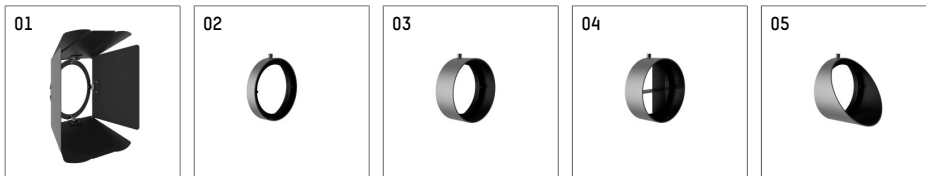

11654113 906-PA | silver

lo.nely 4
spotlight
LED | 35 W 3000 K

- spotlight lo.nely 4
- with recessed mounting plate
- for recessed installation into wall or ceiling
- passive thermo management
- with LED 2500 lm
- colour temperature: 3000 K
- colour rendering index: CRI >90
- L90 / B10 (50.000h)
- SDCM < 2
- net luminous flux: 1880 lm
- total load: 35 W
- luminous efficacy: 53,7 lm/W
- narrow spot
- beam angle: 5 °
- with external LED power unit, electronic, 220-240 V, 0/50/60 Hz
- power supply: supply cord with plug connection 2x5x2,5 mm², length: 360 mm
- suitable for through wiring
- housing of die cast aluminium
- safety glass, clear
- ceiling plate of die cast aluminium
- color-, protection- and conversion-filters are available as accessory
- length: 246 mm, width: 93 mm, height: 232 mm
- diameter: 96 mm, recessing diameter: 83 mm
- recessing depth: 103 mm, ceiling thickness: 1-45 mm
- rotatable 360°, 95° tiltable (can be fixed)
- weight: 2,1 kg
- protection rating: IP20
- protection class I
- 5 years Hoffmeister warranty
- Made in Germany
- maximum ambient temperature: 35 °C
- certificates: manufactured according to DIN VDE 0711 / EN 60598, CE
- colour: silver
- 11654113 906-PA

- Overview of accessories on the following page / s

11654113 906-PA
accessory

Optional accessories

description accessory general	dimensions in mm	item number	pic.-No.
antiglare flaps, 8-leaf barn door with connection ring 11656000721 (black) for spotlights lo.nely size 4		116 564 00 721	01
connection ring suitable for attachment of accessories for spotlights lo.nely size 4		116 560 00 906	02
tube screen suitable for attachment of accessories for spotlights lo.nely size 4		116 561 00 906	03
connection tube with cross louver suitable for attachment of accessories for spotlights lo.nely size 4		116 562 00 906	04
visor suitable for attachment of accessories for spotlights lo.nely size 4		116 563 00 906	05