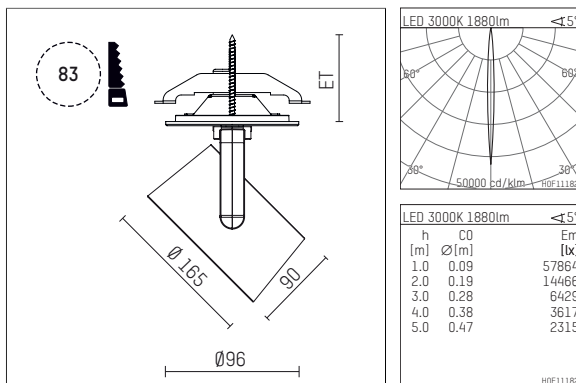

11654113 906-PA | silver

lo.nely 4
spotlight
LED | 35 W 3000 K

- spotlight lo.nely 4
- with recessed mounting plate
- for recessed installation into wall or ceiling
- passive thermo management
- with LED 2500 lm
- colour temperature: 3000 K
- colour rendering index: CRI >90
- L90 / B10 (50.000h)
- SDCM < 2
- net luminous flux: 1880 lm
- total load: 35 W
- luminous efficacy: 53,7 lm/W
- narrow spot
- beam angle: 5 °
- with external LED power unit, electronic, 220-240 V, 0/50/60 Hz
- power supply: supply cord with plug connection 2x5x2,5 mm², length: 360 mm
- suitable for through wiring
- housing of die cast aluminium
- safety glass, clear
- ceiling plate of die cast aluminium
- color-, protection- and conversion-filters are available as accessory
- length: 246 mm, width: 93 mm, height: 232 mm
- diameter: 96 mm, recessing diameter: 83 mm
- recessing depth: 103 mm, ceiling thickness: 1-45 mm
- rotatable 360°, 95° tiltable (can be fixed)
- weight: 2,1 kg
- protection rating: IP20
- protection class I
- 5 years Hoffmeister warranty
- Made in Germany
- maximum ambient temperature: 35 °C
- certificates: manufactured according to DIN VDE 0711 / EN 60598, CE
- colour: silver
- 11654113 906-PA

Additional optional accessory components

description accessory general	dimensions in mm	item number	pic.-No.
honeycomb louver für Strahler lo.nely Größe 4		116 578 00 000	01
sculpture lens for spotlights lo.nely size 4	Ø: 146,5	116 571 00 000	02
soft.shape lens for spotlights lo.nely size 4	Ø: 146,5	116 570 00 000	03
soft.spot lens for spotlights lo.nely size 4	Ø: 146,5	116 574 00 000	03
prismatic glass for spotlights lo.nely size 4	Ø: 146,5	116 573 00 000	04
wide flood structured glas for spotlights lo.nely size 4	Ø: 146,5	116 572 00 000	02