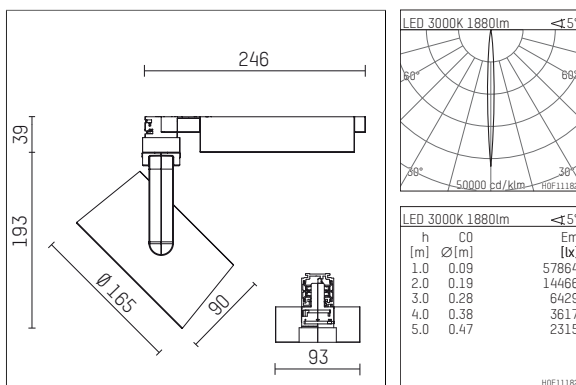

**116 541 13 906 | silver**

lo.nely 4  
spotlight  
LED | 35 W 3000 K

- spotlight lo.nely 4
- with 3 circuit universal adapter
- for Hoffmeister control.x tracks
- circuit selection is possible while adapter is inserted into the track
- passive thermo management
- with LED 2500 lm
- colour temperature: 3000 K
- colour rendering index: CRI >90
- L90 / B10 (50.000h)
- SDCM < 2
- net luminous flux: 1880 lm
- total load: 35 W
- luminous efficacy: 53,7 lm/W
- narrow spot
- beam angle: 5 °
- LED power unit integrated in adapter, electronic (POTI), 220-240 V, 0/50/60 Hz
- amplitude dimming
- adapter with integrated potentiometer
- dimming range: 100-1 %
- housing of die cast aluminium
- adapter of fibreglass reinforced thermoplastic
- safety glass, clear
- color-, protection- and conversion-filters are available as accessory
- length: 246 mm, width: 93 mm, height: 232 mm
- rotatable 360°, 95° tilttable (can be fixed)
- weight: 2 kg
- protection rating: IP20
- protection class I
- 5 years Hoffmeister warranty
- Made in Germany
- maximum ambient temperature: 35 ° C
- certificates: manufactured according to DIN VDE 0711 / EN 60598, CE
- colour: silver
- 116 541 13 906

### Additional optional accessory components

description accessory general	dimensions in mm	item number	pic.-No.
honeycomb louver für Strahler lo.nely Größe 4		116 578 00 000	01
sculpture lens for spotlights lo.nely size 4	Ø: 146,5	116 571 00 000	02
soft.shape lens for spotlights lo.nely size 4	Ø: 146,5	116 570 00 000	03
soft.spot lens for spotlights lo.nely size 4	Ø: 146,5	116 574 00 000	03
prismatic glass for spotlights lo.nely size 4	Ø: 146,5	116 573 00 000	04
wide flood structured glas for spotlights lo.nely size 4	Ø: 146,5	116 572 00 000	02