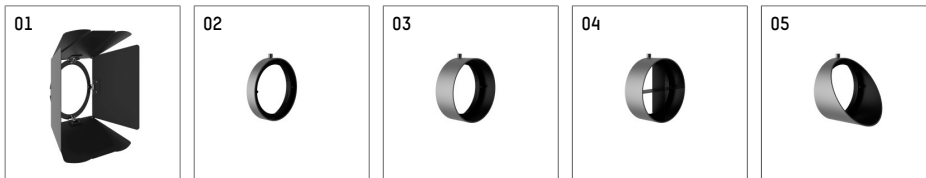

**116 541 13 906 | silver**

lo.nely 4  
spotlight  
LED | 35 W 3000 K

- spotlight lo.nely 4
- with 3 circuit universal adapter
- for Hoffmeister control.x tracks
- circuit selection is possible while adapter is inserted into the track
- passive thermo management
- with LED 2500 lm
- colour temperature: 3000 K
- colour rendering index: CRI >90
- L90 / B10 (50.000h)
- SDCM < 2
- net luminous flux: 1880 lm
- total load: 35 W
- luminous efficacy: 53,7 lm/W
- narrow spot
- beam angle: 5 °
- LED power unit integrated in adapter, electronic (POTI), 220-240 V, 0/50/60 Hz
- amplitude dimming
- adapter with integrated potentiometer
- dimming range: 100-1 %
- housing of die cast aluminium
- adapter of fibreglass reinforced thermoplastic
- safety glass, clear
- color-, protection- and conversion-filters are available as accessory
- length: 246 mm, width: 93 mm, height: 232 mm
- rotatable 360°, 95° tilttable (can be fixed)
- weight: 2 kg
- protection rating: IP20
- protection class I
- 5 years Hoffmeister warranty
- Made in Germany
- maximum ambient temperature: 35 ° C
- certificates: manufactured according to DIN VDE 0711 / EN 60598, CE
- colour: silver
- 116 541 13 906

### Optional accessories

description accessory general	dimensions in mm	item number	pic.-No.
antiglare flaps, 8-leaf barn door with connection ring 11656000721 (black) for spotlights lo.nely size 4		116 564 00 721	01
connection ring suitable for attachment of accessories for spotlights lo.nely size 4		116 560 00 906	02
tube screen suitable for attachment of accessories for spotlights lo.nely size 4		116 561 00 906	03
connection tube with cross louver suitable for attachment of accessories for spotlights lo.nely size 4		116 562 00 906	04
visor suitable for attachment of accessories for spotlights lo.nely size 4		116 563 00 906	05