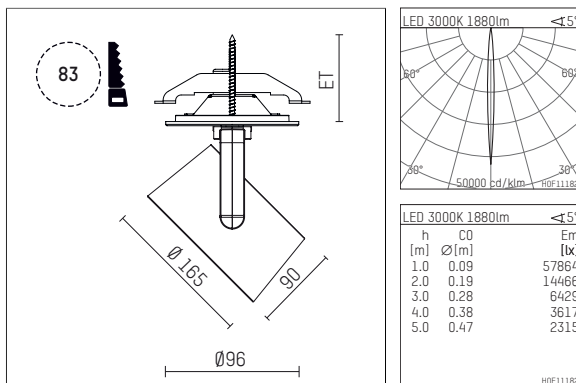

11654113 910-PA | white

lo.nely 4
spotlight
LED | 35 W 3000 K

- spotlight lo.nely 4
- with recessed mounting plate
- for recessed installation into wall or ceiling
- passive thermo management
- with LED 2500 lm
- colour temperature: 3000 K
- colour rendering index: CRI >90
- L90 / B10 (50.000h)
- SDCM < 2
- net luminous flux: 1880 lm
- total load: 35 W
- luminous efficacy: 53,7 lm/W
- narrow spot
- beam angle: 5 °
- with external LED power unit, electronic, 220-240 V, 0/50/60 Hz
- power supply: supply cord with plug connection 2x5x2,5 mm², length: 360 mm
- suitable for through wiring
- housing of die cast aluminium
- safety glass, clear
- ceiling plate of die cast aluminium
- color-, protection- and conversion-filters are available as accessory
- length: 246 mm, width: 93 mm, height: 232 mm
- diameter: 96 mm, recessing diameter: 83 mm
- recessing depth: 103 mm, ceiling thickness: 1-45 mm
- rotatable 360°, 95° tilttable (can be fixed)
- weight: 2,1 kg
- protection rating: IP20
- protection class I
- 5 years Hoffmeister warranty
- Made in Germany
- maximum ambient temperature: 35 °C
- certificates: manufactured according to DIN VDE 0711 / EN 60598, CE
- colour: white (RAL9016)
- 11654113 910-PA

Additional optional accessory components

description accessory general	dimensions in mm	item number	pic.-No.
honeycomb louver für Strahler lo.nely Größe 4		116 578 00 000	01
sculpture lens for spotlights lo.nely size 4	Ø: 146,5	116 571 00 000	02
soft.shape lens for spotlights lo.nely size 4	Ø: 146,5	116 570 00 000	03
soft.spot lens for spotlights lo.nely size 4	Ø: 146,5	116 574 00 000	03
prismatic glass for spotlights lo.nely size 4	Ø: 146,5	116 573 00 000	04
wide flood structured glas for spotlights lo.nely size 4	Ø: 146,5	116 572 00 000	02