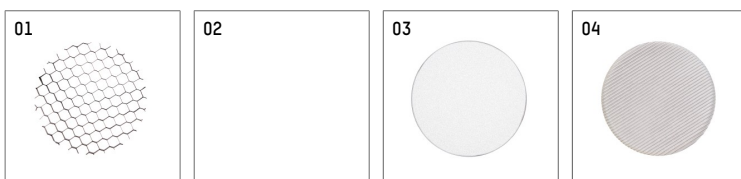

11654113 910-PA | white

lo.nely 4
spotlight
LED | 35 W 3000 K

- spotlight lo.nely 4
- with recessed mounting plate
- for recessed installation into wall or ceiling
- passive thermo management
- with LED 2500 lm
- colour temperature: 3000 K
- colour rendering index: CRI >90
- L90 / B10 (50.000h)
- SDCM < 2
- net luminous flux: 1880 lm
- total load: 35 W
- luminous efficacy: 53,7 lm/W
- narrow spot
- beam angle: 5 °
- with external LED power unit, electronic, 220-240 V, 0/50/60 Hz
- power supply: supply cord with plug connection 2x5x2,5 mm², length: 360 mm
- suitable for through wiring
- housing of die cast aluminium
- safety glass, clear
- ceiling plate of die cast aluminium
- color-, protection- and conversion-filters are available as accessory
- length: 246 mm, width: 93 mm, height: 232 mm
- diameter: 96 mm, recessing diameter: 83 mm
- recessing depth: 103 mm, ceiling thickness: 1-45 mm
- rotatable 360°, 95° tilttable (can be fixed)
- weight: 2,1 kg
- protection rating: IP20
- protection class I
- 5 years Hoffmeister warranty
- Made in Germany
- maximum ambient temperature: 35 °C
- certificates: manufactured according to DIN VDE 0711 / EN 60598, CE
- colour: white (RAL9016)
- 11654113 910-PA

Additional optional accessory components

description accessory general	dimensions in mm	item number	pic.-No.
honeycomb louver für Strahler lo.nely Größe 4		116 578 00 000	01
sculpture lens for spotlights lo.nely size 4	Ø: 146,5	116 571 00 000	02
soft.shape lens for spotlights lo.nely size 4	Ø: 146,5	116 570 00 000	03
soft.spot lens for spotlights lo.nely size 4	Ø: 146,5	116 574 00 000	03
prismatic glass for spotlights lo.nely size 4	Ø: 146,5	116 573 00 000	04
wide flood structured glas for spotlights lo.nely size 4	Ø: 146,5	116 572 00 000	02