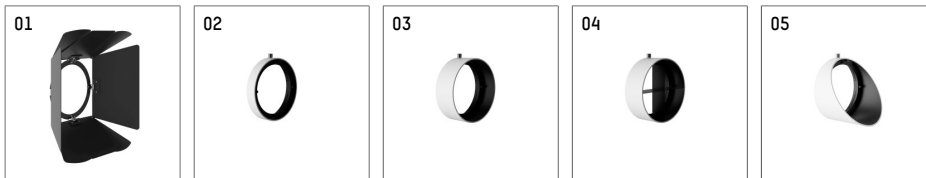

11654113 910-PA | white

lo.nely 4
spotlight
LED | 35 W 3000 K

- spotlight lo.nely 4
- with recessed mounting plate
- for recessed installation into wall or ceiling
- passive thermo management
- with LED 2500 lm
- colour temperature: 3000 K
- colour rendering index: CRI >90
- L90 / B10 (50.000h)
- SDCM < 2
- net luminous flux: 1880 lm
- total load: 35 W
- luminous efficacy: 53,7 lm/W
- narrow spot
- beam angle: 5 °
- with external LED power unit, electronic, 220-240 V, 0/50/60 Hz
- power supply: supply cord with plug connection 2x5x2,5 mm², length: 360 mm
- suitable for through wiring
- housing of die cast aluminium
- safety glass, clear
- ceiling plate of die cast aluminium
- color-, protection- and conversion-filters are available as accessory
- length: 246 mm, width: 93 mm, height: 232 mm
- diameter: 96 mm, recessing diameter: 83 mm
- recessing depth: 103 mm, ceiling thickness: 1-45 mm
- rotatable 360°, 95° tilttable (can be fixed)
- weight: 2,1 kg
- protection rating: IP20
- protection class I
- 5 years Hoffmeister warranty
- Made in Germany
- maximum ambient temperature: 35 °C
- certificates: manufactured according to DIN VDE 0711 / EN 60598, CE
- colour: white (RAL9016)
- 11654113 910-PA

- Overview of accessories on the following page / s

11654113 910-PA
accessory

Optional accessories

description accessory general	dimensions in mm	item number	pic.-No.
antiglare flaps, 8-leaf barn door with connection ring 11656000721 (black) for spotlights lo.nely size 4		116 564 00 721	01
connection ring suitable for attachment of accessories for spotlights lo.nely size 4		116 560 00 910	02
tube screen suitable for attachment of accessories for spotlights lo.nely size 4		116 561 00 910	03
connection tube with cross louver suitable for attachment of accessories for spotlights lo.nely size 4		116 562 00 910	04
visor suitable for attachment of accessories for spotlights lo.nely size 4		116 563 00 910	05