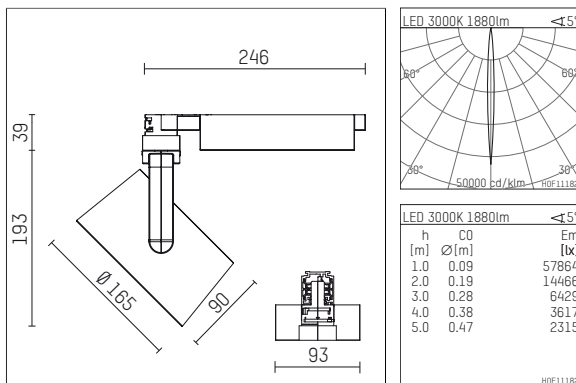

116 541 13 910 | white

lo.nely 4  
spotlight  
LED | 35 W 3000 K

- spotlight lo.nely 4
- with 3 circuit universal adapter
- for Hoffmeister control.x tracks
- circuit selection is possible while adapter is inserted into the track
- passive thermo management
- with LED 2500 lm
- colour temperature: 3000 K
- colour rendering index: CRI >90
- L90 / B10 (50.000h)
- SDCM < 2
- net luminous flux: 1880 lm
- total load: 35 W
- luminous efficacy: 53,7 lm/W
- narrow spot
- beam angle: 5 °
- LED power unit integrated in adapter, electronic (POTI), 220-240 V, 0/50/60 Hz
- amplitude dimming
- adapter with integrated potentiometer
- dimming range: 100-1 %
- housing of die cast aluminium
- adapter of fibreglass reinforced thermoplastic
- safety glass, clear
- color-, protection- and conversion-filters are available as accessory
- length: 246 mm, width: 93 mm, height: 232 mm
- rotatable 360°, 95° tilttable (can be fixed)
- weight: 2 kg
- protection rating: IP20
- protection class I
- 5 years Hoffmeister warranty
- Made in Germany
- maximum ambient temperature: 35 ° C
- certificates: manufactured according to DIN VDE 0711 / EN 60598, CE
- colour: white (RAL9016)
- 116 541 13 910

### Additional optional accessory components

description accessory general	dimensions in mm	item number	pic.-No.
honeycomb louver für Strahler lo.nely Größe 4		116 578 00 000	01
sculpture lens for spotlights lo.nely size 4	Ø: 146,5	116 571 00 000	02
soft.shape lens for spotlights lo.nely size 4	Ø: 146,5	116 570 00 000	03
soft.spot lens for spotlights lo.nely size 4	Ø: 146,5	116 574 00 000	03
prismatic glass for spotlights lo.nely size 4	Ø: 146,5	116 573 00 000	04
wide flood structured glas for spotlights lo.nely size 4	Ø: 146,5	116 572 00 000	02