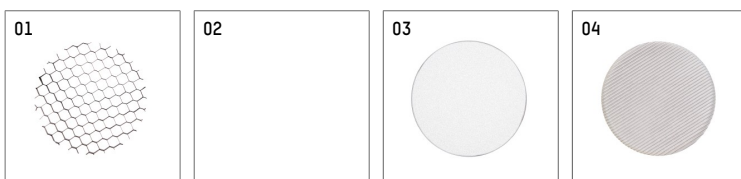

11654114 721-PA | black

lo.nely 4
spotlight
LED | 35 W 4000 K

- spotlight lo.nely 4
- with recessed mounting plate
- for recessed installation into wall or ceiling
- passive thermo management
- with LED 2500 lm
- colour temperature: 4000 K
- colour rendering index: CRI >80
- L90 / B10 (50.000h)
- SDCM < 3
- net luminous flux: 1880 lm
- total load: 35 W
- luminous efficacy: 53,7 lm/W
- narrow spot
- beam angle: 5 °
- with external LED power unit, electronic, 220-240 V, 0/50/60 Hz
- power supply: supply cord with plug connection 2x5x2,5 mm², length: 360 mm
- suitable for through wiring
- housing of die cast aluminium
- safety glass, clear
- ceiling plate of die cast aluminium
- color-, protection- and conversion-filters are available as accessory
- length: 246 mm, width: 93 mm, height: 232 mm
- diameter: 96 mm, recessing diameter: 83 mm
- recessing depth: 103 mm, ceiling thickness: 1-45 mm
- rotatable 360°, 95° tiltable (can be fixed)
- weight: 2,1 kg
- protection rating: IP20
- protection class I
- 5 years Hoffmeister warranty
- Made in Germany
- maximum ambient temperature: 35 ° C
- certificates: manufactured according to DIN VDE 0711 / EN 60598, CE
- colour: black
- 11654114 721-PA

Additional optional accessory components

description accessory general	dimensions in mm	item number	pic.-No.
honeycomb louver für Strahler lo.nely Größe 4		116 578 00 000	01
sculpture lens for spotlights lo.nely size 4	Ø: 146,5	116 571 00 000	02
soft.shape lens for spotlights lo.nely size 4	Ø: 146,5	116 570 00 000	03
soft.spot lens for spotlights lo.nely size 4	Ø: 146,5	116 574 00 000	03
prismatic glass for spotlights lo.nely size 4	Ø: 146,5	116 573 00 000	04
wide flood structured glas for spotlights lo.nely size 4	Ø: 146,5	116 572 00 000	02