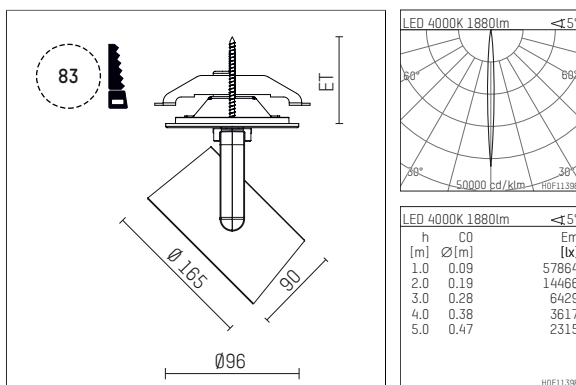

11654114 721-PA | black

lo.nely 4
spotlight
LED | 35 W 4000 K

- spotlight lo.nely 4
- with recessed mounting plate
- for recessed installation into wall or ceiling
- passive thermo management
- with LED 2500 lm
- colour temperature: 4000 K
- colour rendering index: CRI >80
- L90 / B10 (50.000h)
- SDCM < 3
- net luminous flux: 1880 lm
- total load: 35 W
- luminous efficacy: 53,7 lm/W
- narrow spot
- beam angle: 5 °
- with external LED power unit, electronic, 220-240 V, 0/50/60 Hz
- power supply: supply cord with plug connection 2x5x2,5 mm², length: 360 mm
- suitable for through wiring
- housing of die cast aluminium
- safety glass, clear
- ceiling plate of die cast aluminium
- color-, protection- and conversion-filters are available as accessory
- length: 246 mm, width: 93 mm, height: 232 mm
- diameter: 96 mm, recessing diameter: 83 mm
- recessing depth: 103 mm, ceiling thickness: 1-45 mm
- rotatable 360°, 95° tiltable (can be fixed)
- weight: 2,1 kg
- protection rating: IP20
- protection class I
- 5 years Hoffmeister warranty
- Made in Germany
- maximum ambient temperature: 35 ° C
- certificates: manufactured according to DIN VDE 0711 / EN 60598, CE
- colour: black
- 11654114 721-PA

Additional optional accessory components

description accessory general	dimensions in mm	item number	pic.-No.
honeycomb louver für Strahler lo.nely Größe 4		116 578 00 000	01
sculpture lens for spotlights lo.nely size 4	Ø: 146,5	116 571 00 000	02
soft.shape lens for spotlights lo.nely size 4	Ø: 146,5	116 570 00 000	03
soft.spot lens for spotlights lo.nely size 4	Ø: 146,5	116 574 00 000	03
prismatic glass for spotlights lo.nely size 4	Ø: 146,5	116 573 00 000	04
wide flood structured glas for spotlights lo.nely size 4	Ø: 146,5	116 572 00 000	02