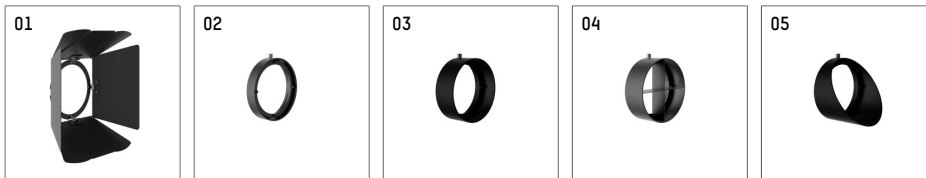

11654114 721-PA | black

lo.nely 4
spotlight
LED | 35 W 4000 K

- spotlight lo.nely 4
- with recessed mounting plate
- for recessed installation into wall or ceiling
- passive thermo management
- with LED 2500 lm
- colour temperature: 4000 K
- colour rendering index: CRI >80
- L90 / B10 (50.000h)
- SDCM < 3
- net luminous flux: 1880 lm
- total load: 35 W
- luminous efficacy: 53,7 lm/W
- narrow spot
- beam angle: 5 °
- with external LED power unit, electronic, 220-240 V, 0/50/60 Hz
- power supply: supply cord with plug connection 2x5x2,5 mm², length: 360 mm
- suitable for through wiring
- housing of die cast aluminium
- safety glass, clear
- ceiling plate of die cast aluminium
- color-, protection- and conversion-filters are available as accessory
- length: 246 mm, width: 93 mm, height: 232 mm
- diameter: 96 mm, recessing diameter: 83 mm
- recessing depth: 103 mm, ceiling thickness: 1-45 mm
- rotatable 360°, 95° tiltable (can be fixed)
- weight: 2,1 kg
- protection rating: IP20
- protection class I
- 5 years Hoffmeister warranty
- Made in Germany
- maximum ambient temperature: 35 ° C
- certificates: manufactured according to DIN VDE 0711 / EN 60598, CE
- colour: black
- 11654114 721-PA

Additional optional accessory components

description accessory general	dimensions in mm	item number	pic.-No.
honeycomb louver für Strahler lo.nely Größe 4		116 578 00 000	01
sculpture lens for spotlights lo.nely size 4	Ø: 146,5	116 571 00 000	02
soft.shape lens for spotlights lo.nely size 4	Ø: 146,5	116 570 00 000	03
soft.spot lens for spotlights lo.nely size 4	Ø: 146,5	116 574 00 000	03
prismatic glass for spotlights lo.nely size 4	Ø: 146,5	116 573 00 000	04
wide flood structured glas for spotlights lo.nely size 4	Ø: 146,5	116 572 00 000	02