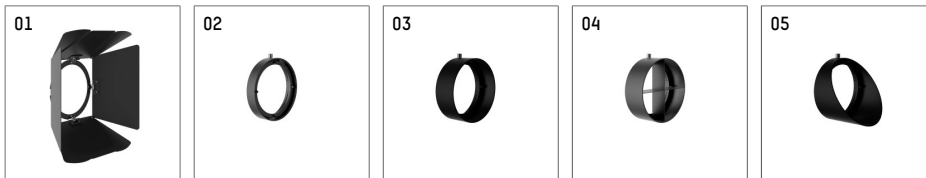

116 541 14 721 | black

lo.nely 4
spotlight
LED | 35 W 4000 K

- spotlight lo.nely 4
- with 3 circuit universal adapter
- for Hoffmeister control.x tracks
- circuit selection is possible while adapter is inserted into the track
- passive thermo management
- with LED 2500 lm
- colour temperature: 4000 K
- colour rendering index: CRI >80
- L90 / B10 (50.000h)
- SDCM < 3
- net luminous flux: 1880 lm
- total load: 35 W
- luminous efficacy: 53,7 lm/W
- narrow spot
- beam angle: 5 °
- LED power unit integrated in adapter, electronic (POTI), 220-240 V, 0/50/60 Hz
- amplitude dimming
- adapter with integrated potentiometer
- dimming range: 100-1 %
- housing of die cast aluminium
- adapter of fibreglass reinforced thermoplastic
- safety glass, clear
- color-, protection- and conversion-filters are available as accessory
- length: 246 mm, width: 93 mm, height: 232 mm
- rotatable 360°, 95° tilttable (can be fixed)
- weight: 2 kg
- protection rating: IP20
- protection class I
- 5 years Hoffmeister warranty
- Made in Germany
- maximum ambient temperature: 35 ° C
- certificates: manufactured according to DIN VDE 0711 / EN 60598, CE
- colour: black
- 116 541 14 721

- Overview of accessories on the following page / s

116 541 14 721
accessory

Optional accessories

description accessory general	dimensions in mm	item number	pic.-No.
antiglare flaps, 8-leaf barn door with connection ring 11656000721 (black) for spotlights lo.nely size 4		116 564 00 721	01
connection ring suitable for attachment of accessories for spotlights lo.nely size 4		116 560 00 721	02
tube screen suitable for attachment of accessories for spotlights lo.nely size 4		116 561 00 721	03
connection tube with cross louver suitable for attachment of accessories for spotlights lo.nely size 4		116 562 00 721	04
visor suitable for attachment of accessories for spotlights lo.nely size 4		116 563 00 721	05