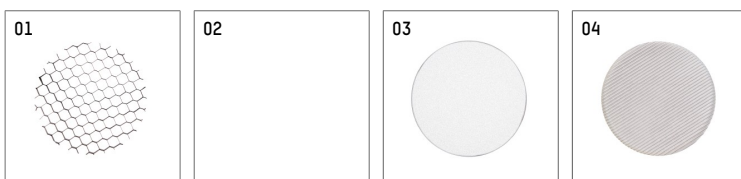

- Overview of accessories on the following page / s

116 541 14 721
accessory

Optional accessories

description accessory general	dimensions in mm	item number	pic.-No.
antiglare flaps, 8-leaf barn door with connection ring 11656000721 (black) for spotlights lo.nely size 4		116 564 00 721	01
connection ring suitable for attachment of accessories for spotlights lo.nely size 4		116 560 00 721	02
tube screen suitable for attachment of accessories for spotlights lo.nely size 4		116 561 00 721	03
connection tube with cross louver suitable for attachment of accessories for spotlights lo.nely size 4		116 562 00 721	04
visor suitable for attachment of accessories for spotlights lo.nely size 4		116 563 00 721	05

Additional optional accessory components

description accessory general	dimensions in mm	item number	pic.-No.
honeycomb louver für Strahler lo.nely Größe 4		116 578 00 000	01
sculpture lens for spotlights lo.nely size 4	Ø: 146,5	116 571 00 000	02
soft.shape lens for spotlights lo.nely size 4	Ø: 146,5	116 570 00 000	03
soft.spot lens for spotlights lo.nely size 4	Ø: 146,5	116 574 00 000	03
prismatic glass for spotlights lo.nely size 4	Ø: 146,5	116 573 00 000	04
wide flood structured glas for spotlights lo.nely size 4	Ø: 146,5	116 572 00 000	02