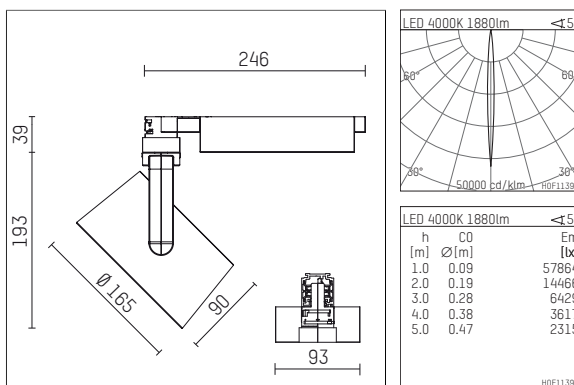

116 541 14 721 | black

lo.nely 4
spotlight
LED | 35 W 4000 K

- spotlight lo.nely 4
- with 3 circuit universal adapter
- for Hoffmeister control.x tracks
- circuit selection is possible while adapter is inserted into the track
- passive thermo management
- with LED 2500 lm
- colour temperature: 4000 K
- colour rendering index: CRI >80
- L90 / B10 (50.000h)
- SDCM < 3
- net luminous flux: 1880 lm
- total load: 35 W
- luminous efficacy: 53,7 lm/W
- narrow spot
- beam angle: 5 °
- LED power unit integrated in adapter, electronic (POTI), 220-240 V, 0/50/60 Hz
- amplitude dimming
- adapter with integrated potentiometer
- dimming range: 100-1 %
- housing of die cast aluminium
- adapter of fibreglass reinforced thermoplastic
- safety glass, clear
- color-, protection- and conversion-filters are available as accessory
- length: 246 mm, width: 93 mm, height: 232 mm
- rotatable 360°, 95° tilttable (can be fixed)
- weight: 2 kg
- protection rating: IP20
- protection class I
- 5 years Hoffmeister warranty
- Made in Germany
- maximum ambient temperature: 35 ° C
- certificates: manufactured according to DIN VDE 0711 / EN 60598, CE
- colour: black
- 116 541 14 721

Additional optional accessory components

description accessory general	dimensions in mm	item number	pic.-No.
honeycomb louver für Strahler lo.nely Größe 4		116 578 00 000	01
sculpture lens for spotlights lo.nely size 4	Ø: 146,5	116 571 00 000	02
soft.shape lens for spotlights lo.nely size 4	Ø: 146,5	116 570 00 000	03
soft.spot lens for spotlights lo.nely size 4	Ø: 146,5	116 574 00 000	03
prismatic glass for spotlights lo.nely size 4	Ø: 146,5	116 573 00 000	04
wide flood structured glas for spotlights lo.nely size 4	Ø: 146,5	116 572 00 000	02