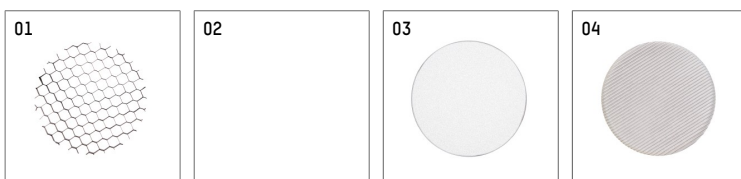

11654114 906-PA | silver

lo.nely 4
spotlight
LED | 35 W 4000 K

- spotlight lo.nely 4
- with recessed mounting plate
- for recessed installation into wall or ceiling
- passive thermo management
- with LED 2500 lm
- colour temperature: 4000 K
- colour rendering index: CRI >80
- L90 / B10 (50.000h)
- SDCM < 3
- net luminous flux: 1880 lm
- total load: 35 W
- luminous efficacy: 53,7 lm/W
- narrow spot
- beam angle: 5 °
- with external LED power unit, electronic, 220-240 V, 0/50/60 Hz
- power supply: supply cord with plug connection 2x5x2,5 mm², length: 360 mm
- suitable for through wiring
- housing of die cast aluminium
- safety glass, clear
- ceiling plate of die cast aluminium
- color-, protection- and conversion-filters are available as accessory
- length: 246 mm, width: 93 mm, height: 232 mm
- diameter: 96 mm, recessing diameter: 83 mm
- recessing depth: 103 mm, ceiling thickness: 1-45 mm
- rotatable 360°, 95° tilttable (can be fixed)
- weight: 2,1 kg
- protection rating: IP20
- protection class I
- 5 years Hoffmeister warranty
- Made in Germany
- maximum ambient temperature: 35 °C
- certificates: manufactured according to DIN VDE 0711 / EN 60598, CE
- colour: silver
- 11654114 906-PA

Additional optional accessory components

description accessory general	dimensions in mm	item number	pic.-No.
honeycomb louver für Strahler lo.nely Größe 4		116 578 00 000	01
sculpture lens for spotlights lo.nely size 4	Ø: 146,5	116 571 00 000	02
soft.shape lens for spotlights lo.nely size 4	Ø: 146,5	116 570 00 000	03
soft.spot lens for spotlights lo.nely size 4	Ø: 146,5	116 574 00 000	03
prismatic glass for spotlights lo.nely size 4	Ø: 146,5	116 573 00 000	04
wide flood structured glas for spotlights lo.nely size 4	Ø: 146,5	116 572 00 000	02