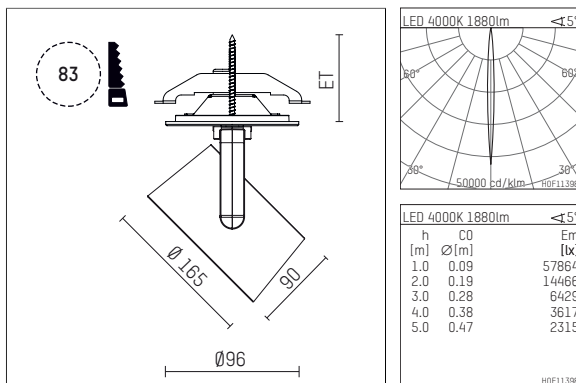

11654114 906-PA | silver

lo.nely 4
spotlight
LED | 35 W 4000 K

- spotlight lo.nely 4
- with recessed mounting plate
- for recessed installation into wall or ceiling
- passive thermo management
- with LED 2500 lm
- colour temperature: 4000 K
- colour rendering index: CRI >80
- L90 / B10 (50.000h)
- SDCM < 3
- net luminous flux: 1880 lm
- total load: 35 W
- luminous efficacy: 53,7 lm/W
- narrow spot
- beam angle: 5 °
- with external LED power unit, electronic, 220-240 V, 0/50/60 Hz
- power supply: supply cord with plug connection 2x5x2,5 mm², length: 360 mm
- suitable for through wiring
- housing of die cast aluminium
- safety glass, clear
- ceiling plate of die cast aluminium
- color-, protection- and conversion-filters are available as accessory
- length: 246 mm, width: 93 mm, height: 232 mm
- diameter: 96 mm, recessing diameter: 83 mm
- recessing depth: 103 mm, ceiling thickness: 1-45 mm
- rotatable 360°, 95° tilttable (can be fixed)
- weight: 2,1 kg
- protection rating: IP20
- protection class I
- 5 years Hoffmeister warranty
- Made in Germany
- maximum ambient temperature: 35 °C
- certificates: manufactured according to DIN VDE 0711 / EN 60598, CE
- colour: silver
- 11654114 906-PA

Additional optional accessory components

description accessory general	dimensions in mm	item number	pic.-No.
honeycomb louver für Strahler lo.nely Größe 4		116 578 00 000	01
sculpture lens for spotlights lo.nely size 4	Ø: 146,5	116 571 00 000	02
soft.shape lens for spotlights lo.nely size 4	Ø: 146,5	116 570 00 000	03
soft.spot lens for spotlights lo.nely size 4	Ø: 146,5	116 574 00 000	03
prismatic glass for spotlights lo.nely size 4	Ø: 146,5	116 573 00 000	04
wide flood structured glas for spotlights lo.nely size 4	Ø: 146,5	116 572 00 000	02