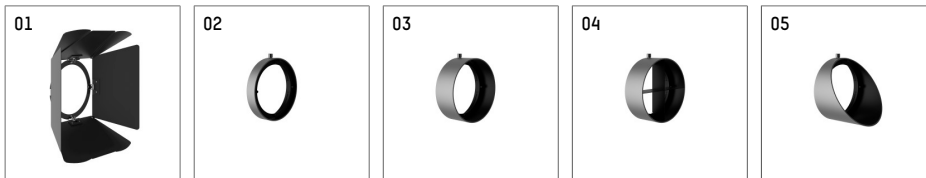

11654114 906-PA | silver

lo.nely 4
spotlight
LED | 35 W 4000 K

- spotlight lo.nely 4
- with recessed mounting plate
- for recessed installation into wall or ceiling
- passive thermo management
- with LED 2500 lm
- colour temperature: 4000 K
- colour rendering index: CRI >80
- L90 / B10 (50.000h)
- SDCM < 3
- net luminous flux: 1880 lm
- total load: 35 W
- luminous efficacy: 53,7 lm/W
- narrow spot
- beam angle: 5 °
- with external LED power unit, electronic, 220-240 V, 0/50/60 Hz
- power supply: supply cord with plug connection 2x5x2,5 mm², length: 360 mm
- suitable for through wiring
- housing of die cast aluminium
- safety glass, clear
- ceiling plate of die cast aluminium
- color-, protection- and conversion-filters are available as accessory
- length: 246 mm, width: 93 mm, height: 232 mm
- diameter: 96 mm, recessing diameter: 83 mm
- recessing depth: 103 mm, ceiling thickness: 1-45 mm
- rotatable 360°, 95° tilttable (can be fixed)
- weight: 2,1 kg
- protection rating: IP20
- protection class I
- 5 years Hoffmeister warranty
- Made in Germany
- maximum ambient temperature: 35 °C
- certificates: manufactured according to DIN VDE 0711 / EN 60598, CE
- colour: silver
- 11654114 906-PA

- Overview of accessories on the following page / s

11654114 906-PA
accessory

Optional accessories

description accessory general	dimensions in mm	item number	pic.-No.
antiglare flaps, 8-leaf barn door with connection ring 11656000721 (black) for spotlights lo.nely size 4		116 564 00 721	01
connection ring suitable for attachment of accessories for spotlights lo.nely size 4		116 560 00 906	02
tube screen suitable for attachment of accessories for spotlights lo.nely size 4		116 561 00 906	03
connection tube with cross louver suitable for attachment of accessories for spotlights lo.nely size 4		116 562 00 906	04
visor suitable for attachment of accessories for spotlights lo.nely size 4		116 563 00 906	05