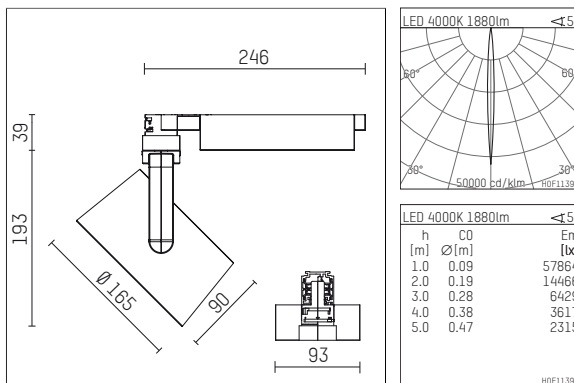

116 541 14 906 | silver

lo.nely 4
spotlight
LED | 35 W 4000 K

- spotlight lo.nely 4
- with 3 circuit universal adapter
- for Hoffmeister control.x tracks
- circuit selection is possible while adapter is inserted into the track
- passive thermo management
- with LED 2500 lm
- colour temperature: 4000 K
- colour rendering index: CRI >80
- L90 / B10 (50.000h)
- SDCM < 3
- net luminous flux: 1880 lm
- total load: 35 W
- luminous efficacy: 53,7 lm/W
- narrow spot
- beam angle: 5 °
- LED power unit integrated in adapter, electronic (POTI), 220-240 V, 0/50/60 Hz
- amplitude dimming
- adapter with integrated potentiometer
- dimming range: 100-1 %
- housing of die cast aluminium
- adapter of fibreglass reinforced thermoplastic
- safety glass, clear
- color-, protection- and conversion-filters are available as accessory
- length: 246 mm, width: 93 mm, height: 232 mm
- rotatable 360°, 95° tilttable (can be fixed)
- weight: 2 kg
- protection rating: IP20
- protection class I
- 5 years Hoffmeister warranty
- Made in Germany
- maximum ambient temperature: 35 ° C
- certificates: manufactured according to DIN VDE 0711 / EN 60598, CE
- colour: silver
- 116 541 14 906

Additional optional accessory components

description accessory general	dimensions in mm	item number	pic.-No.
honeycomb louver für Strahler lo.nely Größe 4		116 578 00 000	01
sculpture lens for spotlights lo.nely size 4	Ø: 146,5	116 571 00 000	02
soft.shape lens for spotlights lo.nely size 4	Ø: 146,5	116 570 00 000	03
soft.spot lens for spotlights lo.nely size 4	Ø: 146,5	116 574 00 000	03
prismatic glass for spotlights lo.nely size 4	Ø: 146,5	116 573 00 000	04
wide flood structured glas for spotlights lo.nely size 4	Ø: 146,5	116 572 00 000	02