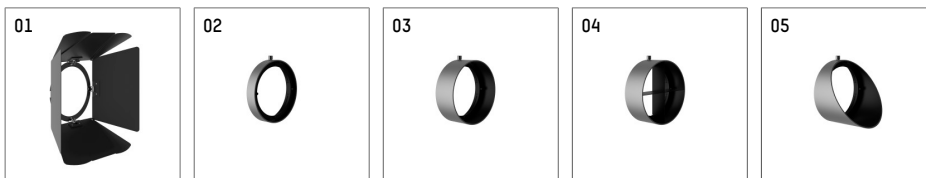

116 541 14 906 | silver

lo.nely 4
spotlight
LED | 35 W 4000 K

- spotlight lo.nely 4
- with 3 circuit universal adapter
- for Hoffmeister control.x tracks
- circuit selection is possible while adapter is inserted into the track
- passive thermo management
- with LED 2500 lm
- colour temperature: 4000 K
- colour rendering index: CRI >80
- L90 / B10 (50.000h)
- SDCM < 3
- net luminous flux: 1880 lm
- total load: 35 W
- luminous efficacy: 53,7 lm/W
- narrow spot
- beam angle: 5 °
- LED power unit integrated in adapter, electronic (POTI), 220-240 V, 0/50/60 Hz
- amplitude dimming
- adapter with integrated potentiometer
- dimming range: 100-1 %
- housing of die cast aluminium
- adapter of fibreglass reinforced thermoplastic
- safety glass, clear
- color-, protection- and conversion-filters are available as accessory
- length: 246 mm, width: 93 mm, height: 232 mm
- rotatable 360°, 95° tilttable (can be fixed)
- weight: 2 kg
- protection rating: IP20
- protection class I
- 5 years Hoffmeister warranty
- Made in Germany
- maximum ambient temperature: 35 ° C
- certificates: manufactured according to DIN VDE 0711 / EN 60598, CE
- colour: silver
- 116 541 14 906

- Overview of accessories on the following page / s

116 541 14 906
accessory

Optional accessories

description accessory general	dimensions in mm	item number	pic.-No.
antiglare flaps, 8-leaf barn door with connection ring 11656000721 (black) for spotlights lo.nely size 4		116 564 00 721	01
connection ring suitable for attachment of accessories for spotlights lo.nely size 4		116 560 00 906	02
tube screen suitable for attachment of accessories for spotlights lo.nely size 4		116 561 00 906	03
connection tube with cross louver suitable for attachment of accessories for spotlights lo.nely size 4		116 562 00 906	04
visor suitable for attachment of accessories for spotlights lo.nely size 4		116 563 00 906	05