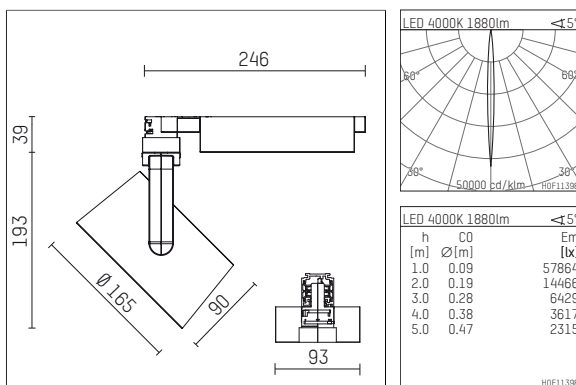

116 541 14 910 | white

lo.nely 4
spotlight
LED | 35 W 4000 K

- spotlight lo.nely 4
- with 3 circuit universal adapter
- for Hoffmeister control.x tracks
- circuit selection is possible while adapter is inserted into the track
- passive thermo management
- with LED 2500 lm
- colour temperature: 4000 K
- colour rendering index: CRI >80
- L90 / B10 (50.000h)
- SDCM < 3
- net luminous flux: 1880 lm
- total load: 35 W
- luminous efficacy: 53,7 lm/W
- narrow spot
- beam angle: 5 °
- LED power unit integrated in adapter, electronic (POTI), 220-240 V, 0/50/60 Hz
- amplitude dimming
- adapter with integrated potentiometer
- dimming range: 100-1 %
- housing of die cast aluminium
- adapter of fibreglass reinforced thermoplastic
- safety glass, clear
- color-, protection- and conversion-filters are available as accessory
- length: 246 mm, width: 93 mm, height: 232 mm
- rotatable 360°, 95° tilttable (can be fixed)
- weight: 2 kg
- protection rating: IP20
- protection class I
- 5 years Hoffmeister warranty
- Made in Germany
- maximum ambient temperature: 35 ° C
- certificates: manufactured according to DIN VDE 0711 / EN 60598, CE
- colour: white (RAL9016)
- 116 541 14 910

Additional optional accessory components

description accessory general	dimensions in mm	item number	pic.-No.
honeycomb louver für Strahler lo.nely Größe 4		116 578 00 000	01
sculpture lens for spotlights lo.nely size 4	∅: 146,5	116 571 00 000	02
soft.shape lens for spotlights lo.nely size 4	∅: 146,5	116 570 00 000	03
soft.spot lens for spotlights lo.nely size 4	∅: 146,5	116 574 00 000	03
prismatic glass for spotlights lo.nely size 4	∅: 146,5	116 573 00 000	04
wide flood structured glas for spotlights lo.nely size 4	∅: 146,5	116 572 00 000	02