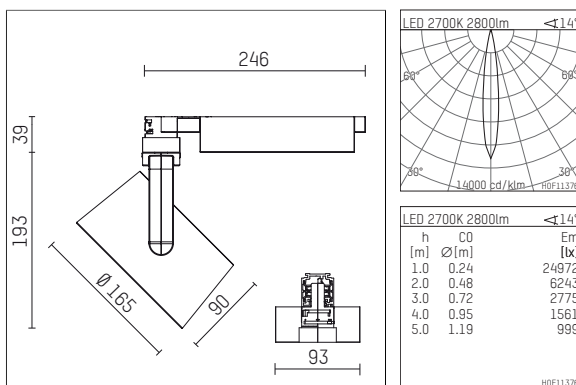

116 542 02 721 D | black

lo.nely 4
spotlight
LED | 55 W 2700 K

- spotlight lo.nely 4
- with 3 circuit DALI adapter
- for Hoffmeister control.x tracks
- circuit selection is possible while adapter is inserted into the track
- passive thermo management
- with LED 3300 lm
- colour temperature: 2700 K
- colour rendering index: CRI >90
- L90 / B10 (50.000h)
- SDCM < 3
- net luminous flux: 2800 lm
- total load: 55 W
- luminous efficacy: 50,9 lm/W
- spot
- beam angle: 15 °
- LED power unit integrated in adapter, electronic (DALI), 220-240 V, 0/50/60 Hz
- temperature-controlled LED circuit board (NTC)
- amplitude dimming
- dimming range: 100-1 %
- housing of die cast aluminium
- adapter of fibreglass reinforced thermoplastic
- microprismatic filter with very high rate of light transmission
- color-, protection- and conversion-filters are available as accessory
- length: 246 mm, width: 93 mm, height: 232 mm
- rotatable 360°, 95° tiltable (can be fixed)
- weight: 2,15 kg
- protection rating: IP20
- protection class I
- 5 years Hoffmeister warranty
- Made in Germany
- maximum ambient temperature: 35 ° C
- certificates: manufactured according to DIN VDE 0711 / EN 60598, CE
- colour: black
- 116 542 02 721 D

Additional optional accessory components

| description accessory general | dimensions in mm | item number | pic.-No. |
|---|------------------|----------------|----------|
| honeycomb louver für Strahler lo.nely Größe 4 | | 116 578 00 000 | 01 |
| sculpture lens for spotlights lo.nely size 4 | Ø: 146,5 | 116 571 00 000 | 02 |
| soft.shape lens for spotlights lo.nely size 4 | Ø: 146,5 | 116 570 00 000 | 03 |
| soft.spot lens for spotlights lo.nely size 4 | Ø: 146,5 | 116 574 00 000 | 03 |
| prismatic glass for spotlights lo.nely size 4 | Ø: 146,5 | 116 573 00 000 | 04 |
| wide flood structured glas for spotlights lo.nely size 4 | Ø: 146,5 | 116 572 00 000 | 02 |