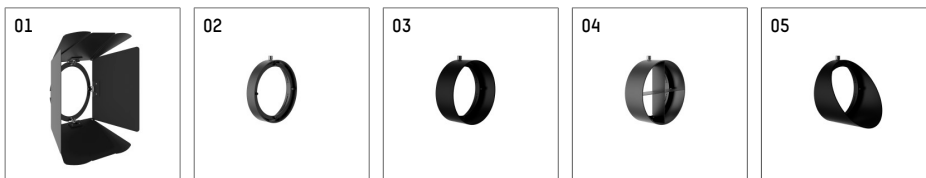

116 542 02 721 D
accessory

Optional accessories

description accessory general	dimensions in mm	item number	pic.-No.
antiglare flaps, 8-leaf barn door with connection ring 11656000721 (black) for spotlights lo.nely size 4		116 564 00 721	01
connection ring suitable for attachment of accessories for spotlights lo.nely size 4		116 560 00 721	02
tube screen suitable for attachment of accessories for spotlights lo.nely size 4		116 561 00 721	03
connection tube with cross louver suitable for attachment of accessories for spotlights lo.nely size 4		116 562 00 721	04
visor suitable for attachment of accessories for spotlights lo.nely size 4		116 563 00 721	05