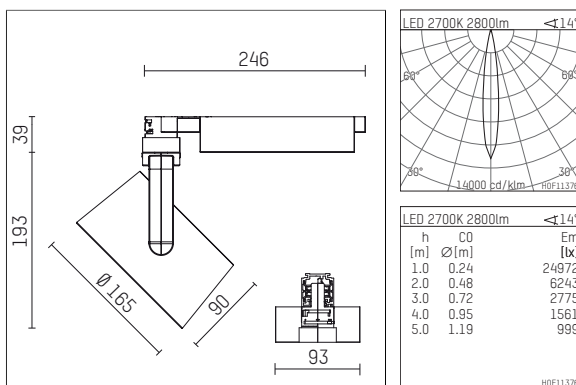

116 542 02 906 D | silver

lo.nely 4
spotlight
LED | 55 W 2700 K

- spotlight lo.nely 4
- with 3 circuit DALI adapter
- for Hoffmeister control.x tracks
- circuit selection is possible while adapter is inserted into the track
- passive thermo management
- with LED 3300 lm
- colour temperature: 2700 K
- colour rendering index: CRI >90
- L90 / B10 (50.000h)
- SDCM < 3
- net luminous flux: 2800 lm
- total load: 55 W
- luminous efficacy: 50,9 lm/W
- spot
- beam angle: 15 °
- LED power unit integrated in adapter, electronic (DALI), 220-240 V, 0/50/60 Hz
- temperature-controlled LED circuit board (NTC)
- amplitude dimming
- dimming range: 100-1 %
- housing of die cast aluminium
- adapter of fibreglass reinforced thermoplastic
- microprismatic filter with very high rate of light transmission
- color-, protection- and conversion-filters are available as accessory
- length: 246 mm, width: 93 mm, height: 232 mm
- rotatable 360°, 95° tiltable (can be fixed)
- weight: 2,15 kg
- protection rating: IP20
- protection class I
- 5 years Hoffmeister warranty
- Made in Germany
- maximum ambient temperature: 35 ° C
- certificates: manufactured according to DIN VDE 0711 / EN 60598, CE
- colour: silver
- 116 542 02 906 D

Additional optional accessory components

description accessory general	dimensions in mm	item number	pic.-No.
honeycomb louver für Strahler lo.nely Größe 4		116 578 00 000	01
sculpture lens for spotlights lo.nely size 4	Ø: 146,5	116 571 00 000	02
soft.shape lens for spotlights lo.nely size 4	Ø: 146,5	116 570 00 000	03
soft.spot lens for spotlights lo.nely size 4	Ø: 146,5	116 574 00 000	03
prismatic glass for spotlights lo.nely size 4	Ø: 146,5	116 573 00 000	04
wide flood structured glas for spotlights lo.nely size 4	Ø: 146,5	116 572 00 000	02