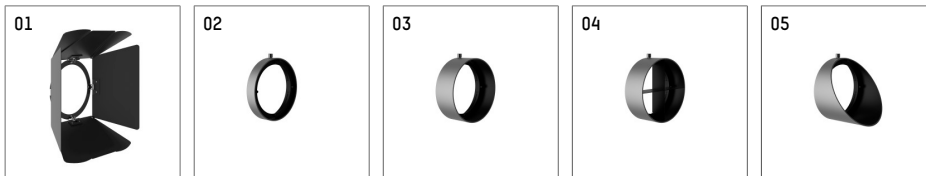

116 542 02 906 D | silver

lo.nely 4
spotlight
LED | 55 W 2700 K

- spotlight lo.nely 4
- with 3 circuit DALI adapter
- for Hoffmeister control.x tracks
- circuit selection is possible while adapter is inserted into the track
- passive thermo management
- with LED 3300 lm
- colour temperature: 2700 K
- colour rendering index: CRI >90
- L90 / B10 (50.000h)
- SDCM < 3
- net luminous flux: 2800 lm
- total load: 55 W
- luminous efficacy: 50,9 lm/W
- spot
- beam angle: 15 °
- LED power unit integrated in adapter, electronic (DALI), 220-240 V, 0/50/60 Hz
- temperature-controlled LED circuit board (NTC)
- amplitude dimming
- dimming range: 100-1 %
- housing of die cast aluminium
- adapter of fibreglass reinforced thermoplastic
- microprismatic filter with very high rate of light transmission
- color-, protection- and conversion-filters are available as accessory
- length: 246 mm, width: 93 mm, height: 232 mm
- rotatable 360°, 95° tiltable (can be fixed)
- weight: 2,15 kg
- protection rating: IP20
- protection class I
- 5 years Hoffmeister warranty
- Made in Germany
- maximum ambient temperature: 35 ° C
- certificates: manufactured according to DIN VDE 0711 / EN 60598, CE
- colour: silver
- 116 542 02 906 D

- Overview of accessories on the following page / s

116 542 02 906 D
accessory

Optional accessories

description accessory general	dimensions in mm	item number	pic.-No.
antiglare flaps, 8-leaf barn door with connection ring 11656000721 (black) for spotlights lo.nely size 4		116 564 00 721	01
connection ring suitable for attachment of accessories for spotlights lo.nely size 4		116 560 00 906	02
tube screen suitable for attachment of accessories for spotlights lo.nely size 4		116 561 00 906	03
connection tube with cross louver suitable for attachment of accessories for spotlights lo.nely size 4		116 562 00 906	04
visor suitable for attachment of accessories for spotlights lo.nely size 4		116 563 00 906	05