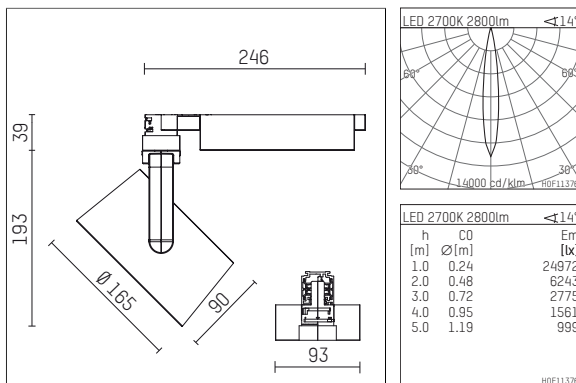

116 542 02 910 D | white

lo.nely 4
spotlight
LED | 55 W 2700 K

- spotlight lo.nely 4
- with 3 circuit DALI adapter
- for Hoffmeister control.x tracks
- circuit selection is possible while adapter is inserted into the track
- passive thermo management
- with LED 3300 lm
- colour temperature: 2700 K
- colour rendering index: CRI >90
- L90 / B10 (50.000h)
- SDCM < 3
- net luminous flux: 2800 lm
- total load: 55 W
- luminous efficacy: 50,9 lm/W
- spot
- beam angle: 15 °
- LED power unit integrated in adapter, electronic (DALI), 220-240 V, 0/50/60 Hz
- temperature-controlled LED circuit board (NTC)
- amplitude dimming
- dimming range: 100-1 %
- housing of die cast aluminium
- adapter of fibreglass reinforced thermoplastic
- microprismatic filter with very high rate of light transmission
- color-, protection- and conversion-filters are available as accessory
- length: 246 mm, width: 93 mm, height: 232 mm
- rotatable 360°, 95° tiltable (can be fixed)
- weight: 2,15 kg
- protection rating: IP20
- protection class I
- 5 years Hoffmeister warranty
- Made in Germany
- maximum ambient temperature: 35 ° C
- certificates: manufactured according to DIN VDE 0711 / EN 60598, CE
- colour: white (RAL9016)
- 116 542 02 910 D

Additional optional accessory components

description accessory general	dimensions in mm	item number	pic.-No.
honeycomb louver für Strahler lo.nely Größe 4		116 578 00 000	01
sculpture lens for spotlights lo.nely size 4	Ø: 146,5	116 571 00 000	02
soft.shape lens for spotlights lo.nely size 4	Ø: 146,5	116 570 00 000	03
soft.spot lens for spotlights lo.nely size 4	Ø: 146,5	116 574 00 000	03
prismatic glass for spotlights lo.nely size 4	Ø: 146,5	116 573 00 000	04
wide flood structured glas for spotlights lo.nely size 4	Ø: 146,5	116 572 00 000	02