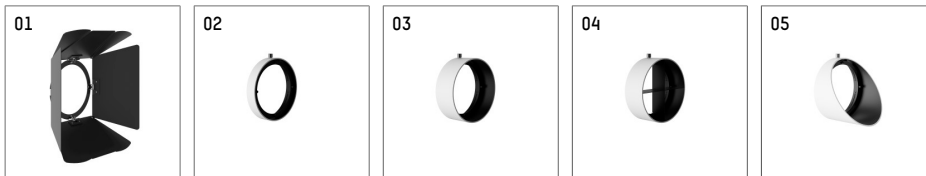

116 542 02 910 D | white

lo.nely 4
spotlight
LED | 55 W 2700 K

- spotlight lo.nely 4
- with 3 circuit DALI adapter
- for Hoffmeister control.x tracks
- circuit selection is possible while adapter is inserted into the track
- passive thermo management
- with LED 3300 lm
- colour temperature: 2700 K
- colour rendering index: CRI >90
- L90 / B10 (50.000h)
- SDCM < 3
- net luminous flux: 2800 lm
- total load: 55 W
- luminous efficacy: 50,9 lm/W
- spot
- beam angle: 15 °
- LED power unit integrated in adapter, electronic (DALI), 220-240 V, 0/50/60 Hz
- temperature-controlled LED circuit board (NTC)
- amplitude dimming
- dimming range: 100-1 %
- housing of die cast aluminium
- adapter of fibreglass reinforced thermoplastic
- microprismatic filter with very high rate of light transmission
- color-, protection- and conversion-filters are available as accessory
- length: 246 mm, width: 93 mm, height: 232 mm
- rotatable 360°, 95° tiltable (can be fixed)
- weight: 2,15 kg
- protection rating: IP20
- protection class I
- 5 years Hoffmeister warranty
- Made in Germany
- maximum ambient temperature: 35 ° C
- certificates: manufactured according to DIN VDE 0711 / EN 60598, CE
- colour: white (RAL9016)
- 116 542 02 910 D

- Overview of accessories on the following page / s

116 542 02 910 D
accessory

Optional accessories

description accessory general	dimensions in mm	item number	pic.-No.
antiglare flaps, 8-leaf barn door with connection ring 11656000721 (black) for spotlights lo.nely size 4		116 564 00 721	01
connection ring suitable for attachment of accessories for spotlights lo.nely size 4		116 560 00 910	02
tube screen suitable for attachment of accessories for spotlights lo.nely size 4		116 561 00 910	03
connection tube with cross louver suitable for attachment of accessories for spotlights lo.nely size 4		116 562 00 910	04
visor suitable for attachment of accessories for spotlights lo.nely size 4		116 563 00 910	05