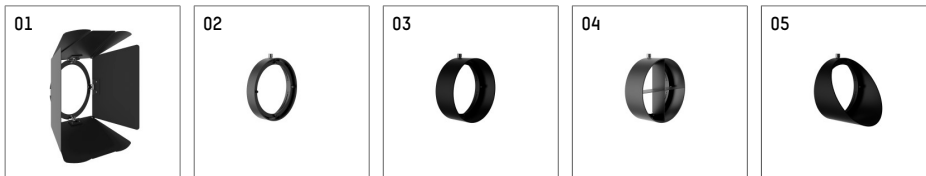

116 542 03 721 D | black

lo.nely 4
spotlight
LED | 55 W 3000 K

- spotlight lo.nely 4
- with 3 circuit DALI adapter
- for Hoffmeister control.x tracks
- circuit selection is possible while adapter is inserted into the track
- passive thermo management
- with LED 4400 lm
- colour temperature: 3000 K
- colour rendering index: CRI >90
- L90 / B10 (50.000h)
- SDCM < 2
- net luminous flux: 3740 lm
- total load: 55 W
- luminous efficacy: 68,0 lm/W
- spot
- beam angle: 15 °
- LED power unit integrated in adapter, electronic (DALI), 220-240 V, 0/50/60 Hz
- temperature-controlled LED circuit board (NTC)
- amplitude dimming
- dimming range: 100-1 %
- housing of die cast aluminium
- adapter of fibreglass reinforced thermoplastic
- microprismatic filter with very high rate of light transmission
- color-, protection- and conversion-filters are available as accessory
- length: 246 mm, width: 93 mm, height: 232 mm
- rotatable 360°, 95° tiltable (can be fixed)
- weight: 2,15 kg
- protection rating: IP20
- protection class I
- 5 years Hoffmeister warranty
- Made in Germany
- maximum ambient temperature: 35 ° C
- certificates: manufactured according to DIN VDE 0711 / EN 60598, CE
- colour: black
- 116 542 03 721 D

- Overview of accessories on the following page / s

116 542 03 721 D
accessory

Optional accessories

description accessory general	dimensions in mm	item number	pic.-No.
antiglare flaps, 8-leaf barn door with connection ring 11656000721 (black) for spotlights lo.nely size 4		116 564 00 721	01
connection ring suitable for attachment of accessories for spotlights lo.nely size 4		116 560 00 721	02
tube screen suitable for attachment of accessories for spotlights lo.nely size 4		116 561 00 721	03
connection tube with cross louver suitable for attachment of accessories for spotlights lo.nely size 4		116 562 00 721	04
visor suitable for attachment of accessories for spotlights lo.nely size 4		116 563 00 721	05