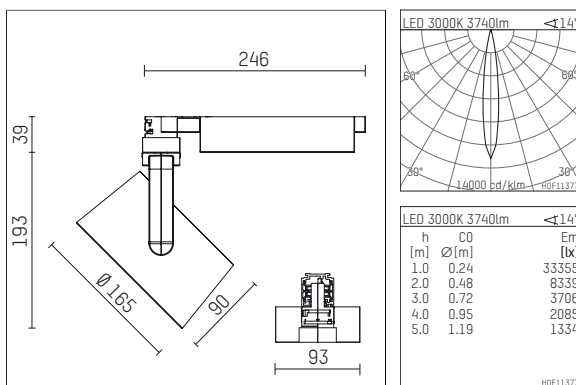

116 542 03 721 D | black

lo.nely 4
spotlight
LED | 55 W 3000 K

- spotlight lo.nely 4
- with 3 circuit DALI adapter
- for Hoffmeister control.x tracks
- circuit selection is possible while adapter is inserted into the track
- passive thermo management
- with LED 4400 lm
- colour temperature: 3000 K
- colour rendering index: CRI >90
- L90 / B10 (50.000h)
- SDCM < 2
- net luminous flux: 3740 lm
- total load: 55 W
- luminous efficacy: 68,0 lm/W
- spot
- beam angle: 15 °
- LED power unit integrated in adapter, electronic (DALI), 220-240 V, 0/50/60 Hz
- temperature-controlled LED circuit board (NTC)
- amplitude dimming
- dimming range: 100-1 %
- housing of die cast aluminium
- adapter of fibreglass reinforced thermoplastic
- microprismatic filter with very high rate of light transmission
- color-, protection- and conversion-filters are available as accessory
- length: 246 mm, width: 93 mm, height: 232 mm
- rotatable 360°, 95° tiltable (can be fixed)
- weight: 2,15 kg
- protection rating: IP20
- protection class I
- 5 years Hoffmeister warranty
- Made in Germany
- maximum ambient temperature: 35 ° C
- certificates: manufactured according to DIN VDE 0711 / EN 60598, CE
- colour: black
- 116 542 03 721 D

Additional optional accessory components

description accessory general	dimensions in mm	item number	pic.-No.
honeycomb louver für Strahler lo.nely Größe 4		116 578 00 000	01
sculpture lens for spotlights lo.nely size 4	Ø: 146,5	116 571 00 000	02
soft.shape lens for spotlights lo.nely size 4	Ø: 146,5	116 570 00 000	03
soft.spot lens for spotlights lo.nely size 4	Ø: 146,5	116 574 00 000	03
prismatic glass for spotlights lo.nely size 4	Ø: 146,5	116 573 00 000	04
wide flood structured glas for spotlights lo.nely size 4	Ø: 146,5	116 572 00 000	02