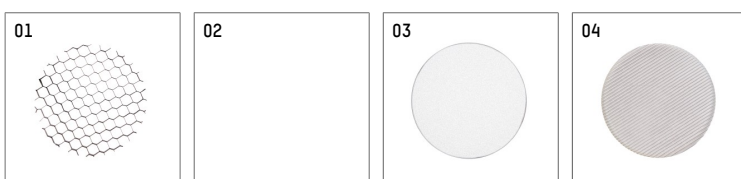

- Overview of accessories on the following page / s

116 542 03 721 D
accessory

Optional accessories

description accessory general	dimensions in mm	item number	pic.-No.
antiglare flaps, 8-leaf barn door with connection ring 11656000721 (black) for spotlights lo.nely size 4		116 564 00 721	01
connection ring suitable for attachment of accessories for spotlights lo.nely size 4		116 560 00 721	02
tube screen suitable for attachment of accessories for spotlights lo.nely size 4		116 561 00 721	03
connection tube with cross louver suitable for attachment of accessories for spotlights lo.nely size 4		116 562 00 721	04
visor suitable for attachment of accessories for spotlights lo.nely size 4		116 563 00 721	05

Additional optional accessory components

description accessory general	dimensions in mm	item number	pic.-No.
honeycomb louver für Strahler lo.nely Größe 4		116 578 00 000	01
sculpture lens for spotlights lo.nely size 4	Ø: 146,5	116 571 00 000	02
soft.shape lens for spotlights lo.nely size 4	Ø: 146,5	116 570 00 000	03
soft.spot lens for spotlights lo.nely size 4	Ø: 146,5	116 574 00 000	03
prismatic glass for spotlights lo.nely size 4	Ø: 146,5	116 573 00 000	04
wide flood structured glas for spotlights lo.nely size 4	Ø: 146,5	116 572 00 000	02