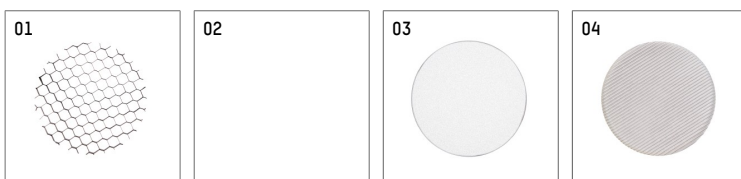

- Overview of accessories on the following page / s

116 542 03 906 D
accessory

Optional accessories

description accessory general	dimensions in mm	item number	pic.-No.
antiglare flaps, 8-leaf barn door with connection ring 11656000721 (black) for spotlights lo.nely size 4		116 564 00 721	01
connection ring suitable for attachment of accessories for spotlights lo.nely size 4		116 560 00 906	02
tube screen suitable for attachment of accessories for spotlights lo.nely size 4		116 561 00 906	03
connection tube with cross louver suitable for attachment of accessories for spotlights lo.nely size 4		116 562 00 906	04
visor suitable for attachment of accessories for spotlights lo.nely size 4		116 563 00 906	05

Additional optional accessory components

description accessory general	dimensions in mm	item number	pic.-No.
honeycomb louver für Strahler lo.nely Größe 4		116 578 00 000	01
sculpture lens for spotlights lo.nely size 4	Ø: 146,5	116 571 00 000	02
soft.shape lens for spotlights lo.nely size 4	Ø: 146,5	116 570 00 000	03
soft.spot lens for spotlights lo.nely size 4	Ø: 146,5	116 574 00 000	03
prismatic glass for spotlights lo.nely size 4	Ø: 146,5	116 573 00 000	04
wide flood structured glas for spotlights lo.nely size 4	Ø: 146,5	116 572 00 000	02