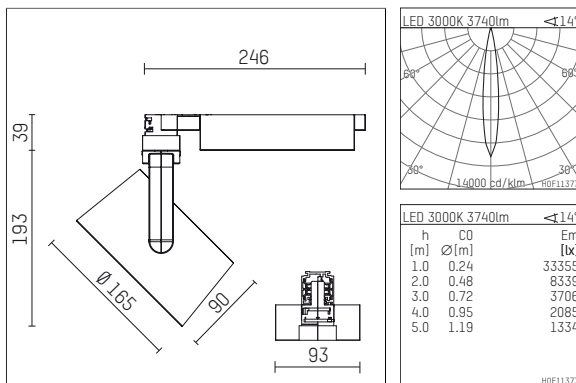

116 542 03 906 D | silver

lo.nely 4
spotlight
LED | 55 W 3000 K

- spotlight lo.nely 4
- with 3 circuit DALI adapter
- for Hoffmeister control.x tracks
- circuit selection is possible while adapter is inserted into the track
- passive thermo management
- with LED 4400 lm
- colour temperature: 3000 K
- colour rendering index: CRI >90
- L90 / B10 (50.000h)
- SDCM < 2
- net luminous flux: 3740 lm
- total load: 55 W
- luminous efficacy: 68,0 lm/W
- spot
- beam angle: 15 °
- LED power unit integrated in adapter, electronic (DALI), 220-240 V, 0/50/60 Hz
- temperature-controlled LED circuit board (NTC)
- amplitude dimming
- dimming range: 100-1 %
- housing of die cast aluminium
- adapter of fibreglass reinforced thermoplastic
- microprismatic filter with very high rate of light transmission
- color-, protection- and conversion-filters are available as accessory
- length: 246 mm, width: 93 mm, height: 232 mm
- rotatable 360°, 95° tiltable (can be fixed)
- weight: 2,15 kg
- protection rating: IP20
- protection class I
- 5 years Hoffmeister warranty
- Made in Germany
- maximum ambient temperature: 35 ° C
- certificates: manufactured according to DIN VDE 0711 / EN 60598, CE
- colour: silver
- 116 542 03 906 D

Additional optional accessory components

description accessory general	dimensions in mm	item number	pic.-No.
honeycomb louver für Strahler lo.nely Größe 4		116 578 00 000	01
sculpture lens for spotlights lo.nely size 4	Ø: 146,5	116 571 00 000	02
soft.shape lens for spotlights lo.nely size 4	Ø: 146,5	116 570 00 000	03
soft.spot lens for spotlights lo.nely size 4	Ø: 146,5	116 574 00 000	03
prismatic glass for spotlights lo.nely size 4	Ø: 146,5	116 573 00 000	04
wide flood structured glas for spotlights lo.nely size 4	Ø: 146,5	116 572 00 000	02