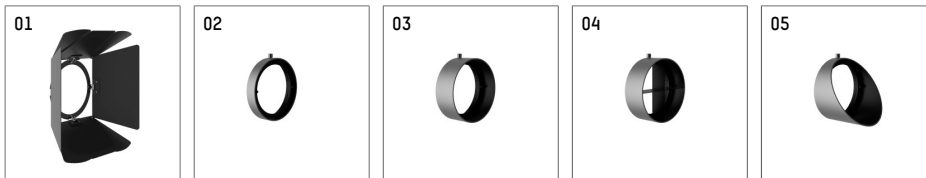

116 542 03 906 D | silver

lo.nely 4
spotlight
LED | 55 W 3000 K

- spotlight lo.nely 4
- with 3 circuit DALI adapter
- for Hoffmeister control.x tracks
- circuit selection is possible while adapter is inserted into the track
- passive thermo management
- with LED 4400 lm
- colour temperature: 3000 K
- colour rendering index: CRI >90
- L90 / B10 (50.000h)
- SDCM < 2
- net luminous flux: 3740 lm
- total load: 55 W
- luminous efficacy: 68,0 lm/W
- spot
- beam angle: 15 °
- LED power unit integrated in adapter, electronic (DALI), 220-240 V, 0/50/60 Hz
- temperature-controlled LED circuit board (NTC)
- amplitude dimming
- dimming range: 100-1 %
- housing of die cast aluminium
- adapter of fibreglass reinforced thermoplastic
- microprismatic filter with very high rate of light transmission
- color-, protection- and conversion-filters are available as accessory
- length: 246 mm, width: 93 mm, height: 232 mm
- rotatable 360°, 95° tiltable (can be fixed)
- weight: 2,15 kg
- protection rating: IP20
- protection class I
- 5 years Hoffmeister warranty
- Made in Germany
- maximum ambient temperature: 35 ° C
- certificates: manufactured according to DIN VDE 0711 / EN 60598, CE
- colour: silver
- 116 542 03 906 D

- Overview of accessories on the following page / s

116 542 03 906 D
accessory

Optional accessories

description accessory general	dimensions in mm	item number	pic.-No.
antiglare flaps, 8-leaf barn door with connection ring 11656000721 (black) for spotlights lo.nely size 4		116 564 00 721	01
connection ring suitable for attachment of accessories for spotlights lo.nely size 4		116 560 00 906	02
tube screen suitable for attachment of accessories for spotlights lo.nely size 4		116 561 00 906	03
connection tube with cross louver suitable for attachment of accessories for spotlights lo.nely size 4		116 562 00 906	04
visor suitable for attachment of accessories for spotlights lo.nely size 4		116 563 00 906	05