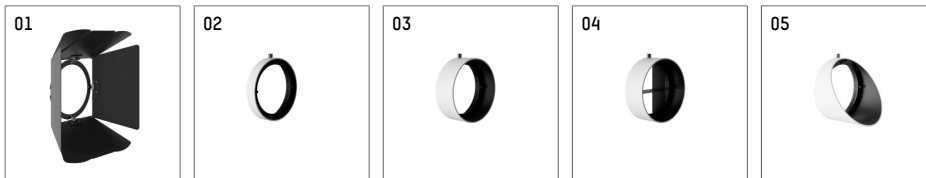

**116 542 03 910 D | white**

lo.nely 4  
spotlight  
LED | 55 W 3000 K

- spotlight lo.nely 4
- with 3 circuit DALI adapter
- for Hoffmeister control.x tracks
- circuit selection is possible while adapter is inserted into the track
- passive thermo management
- with LED 4400 lm
- colour temperature: 3000 K
- colour rendering index: CRI >90
- L90 / B10 (50.000h)
- SDCM < 2
- net luminous flux: 3740 lm
- total load: 55 W
- luminous efficacy: 68,0 lm/W
- spot
- beam angle: 15 °
- LED power unit integrated in adapter, electronic (DALI), 220-240 V, 0/50/60 Hz
- temperature-controlled LED circuit board (NTC)
- amplitude dimming
- dimming range: 100-1 %
- housing of die cast aluminium
- adapter of fibreglass reinforced thermoplastic
- microprismatic filter with very high rate of light transmission
- color-, protection- and conversion-filters are available as accessory
- length: 246 mm, width: 93 mm, height: 232 mm
- rotatable 360°, 95° tiltable (can be fixed)
- weight: 2,15 kg
- protection rating: IP20
- protection class I
- 5 years Hoffmeister warranty
- Made in Germany
- maximum ambient temperature: 35 ° C
- certificates: manufactured according to DIN VDE 0711 / EN 60598, CE
- colour: white (RAL9016)
- 116 542 03 910 D

### Optional accessories

description accessory general	dimensions in mm	item number	pic.-No.
antiglare flaps, 8-leaf barn door with connection ring 11656000721 (black) for spotlights lo.nely size 4		116 564 00 721	01
connection ring suitable for attachment of accessories for spotlights lo.nely size 4		116 560 00 910	02
tube screen suitable for attachment of accessories for spotlights lo.nely size 4		116 561 00 910	03
connection tube with cross louver suitable for attachment of accessories for spotlights lo.nely size 4		116 562 00 910	04
visor suitable for attachment of accessories for spotlights lo.nely size 4		116 563 00 910	05