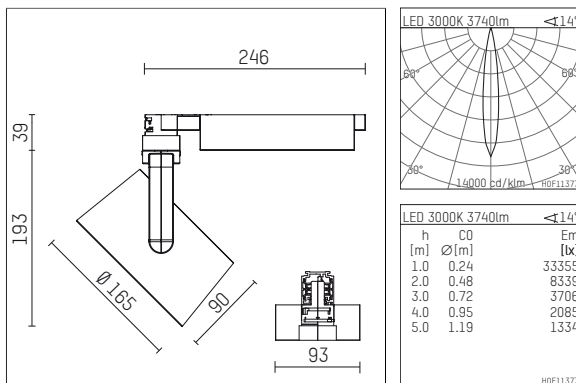

**116 542 03 910 D | white**

lo.nely 4  
spotlight  
LED | 55 W 3000 K

- spotlight lo.nely 4
- with 3 circuit DALI adapter
- for Hoffmeister control.x tracks
- circuit selection is possible while adapter is inserted into the track
- passive thermo management
- with LED 4400 lm
- colour temperature: 3000 K
- colour rendering index: CRI >90
- L90 / B10 (50.000h)
- SDCM < 2
- net luminous flux: 3740 lm
- total load: 55 W
- luminous efficacy: 68,0 lm/W
- spot
- beam angle: 15 °
- LED power unit integrated in adapter, electronic (DALI), 220-240 V, 0/50/60 Hz
- temperature-controlled LED circuit board (NTC)
- amplitude dimming
- dimming range: 100-1 %
- housing of die cast aluminium
- adapter of fibreglass reinforced thermoplastic
- microprismatic filter with very high rate of light transmission
- color-, protection- and conversion-filters are available as accessory
- length: 246 mm, width: 93 mm, height: 232 mm
- rotatable 360°, 95° tiltable (can be fixed)
- weight: 2,15 kg
- protection rating: IP20
- protection class I
- 5 years Hoffmeister warranty
- Made in Germany
- maximum ambient temperature: 35 ° C
- certificates: manufactured according to DIN VDE 0711 / EN 60598, CE
- colour: white (RAL9016)
- 116 542 03 910 D

### Additional optional accessory components

description accessory general	dimensions in mm	item number	pic.-No.
honeycomb louver für Strahler lo.nely Größe 4		116 578 00 000	01
sculpture lens for spotlights lo.nely size 4	Ø: 146,5	116 571 00 000	02
soft.shape lens for spotlights lo.nely size 4	Ø: 146,5	116 570 00 000	03
soft.spot lens for spotlights lo.nely size 4	Ø: 146,5	116 574 00 000	03
prismatic glass for spotlights lo.nely size 4	Ø: 146,5	116 573 00 000	04
wide flood structured glas for spotlights lo.nely size 4	Ø: 146,5	116 572 00 000	02