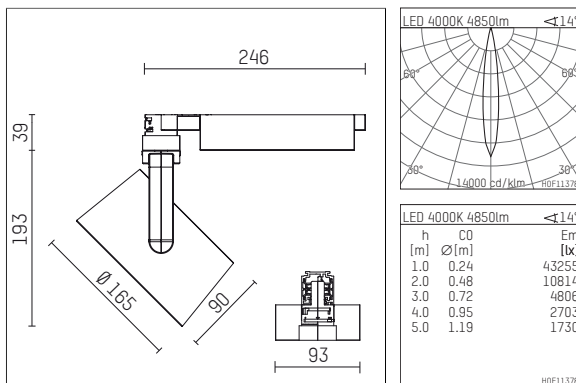

116 542 04 721 D | black

lo.nely 4
spotlight
LED | 55 W 4000 K

- spotlight lo.nely 4
- with 3 circuit DALI adapter
- for Hoffmeister control.x tracks
- circuit selection is possible while adapter is inserted into the track
- passive thermo management
- with LED 5700 lm
- colour temperature: 4000 K
- colour rendering index: CRI >80
- L90 / B10 (50.000h)
- SDCM < 2
- net luminous flux: 4850 lm
- total load: 55 W
- luminous efficacy: 88,2 lm/W
- spot
- beam angle: 15 °
- LED power unit integrated in adapter, electronic (DALI), 220-240 V, 0/50/60 Hz
- temperature-controlled LED circuit board (NTC)
- amplitude dimming
- dimming range: 100-1 %
- housing of die cast aluminium
- adapter of fibreglass reinforced thermoplastic
- microprismatic filter with very high rate of light transmission
- color-, protection- and conversion-filters are available as accessory
- length: 246 mm, width: 93 mm, height: 232 mm
- rotatable 360°, 95° tiltable (can be fixed)
- weight: 2,15 kg
- protection rating: IP20
- protection class I
- 5 years Hoffmeister warranty
- Made in Germany
- maximum ambient temperature: 35 ° C
- certificates: manufactured according to DIN VDE 0711 / EN 60598, CE
- colour: black
- 116 542 04 721 D

Additional optional accessory components

description accessory general	dimensions in mm	item number	pic.-No.
honeycomb louver für Strahler lo.nely Größe 4		116 578 00 000	01
sculpture lens for spotlights lo.nely size 4	Ø: 146,5	116 571 00 000	02
soft.shape lens for spotlights lo.nely size 4	Ø: 146,5	116 570 00 000	03
soft.spot lens for spotlights lo.nely size 4	Ø: 146,5	116 574 00 000	03
prismatic glass for spotlights lo.nely size 4	Ø: 146,5	116 573 00 000	04
wide flood structured glas for spotlights lo.nely size 4	Ø: 146,5	116 572 00 000	02