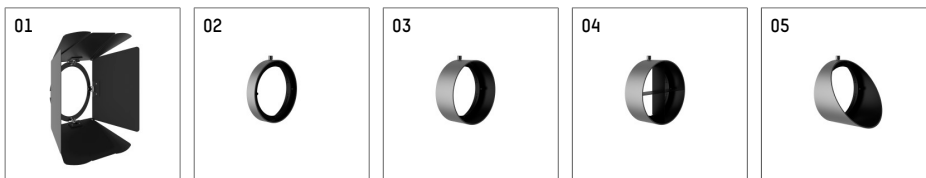

116 542 04 906 D | silver

lo.nely 4
spotlight
LED | 55 W 4000 K

- spotlight lo.nely 4
- with 3 circuit DALI adapter
- for Hoffmeister control.x tracks
- circuit selection is possible while adapter is inserted into the track
- passive thermo management
- with LED 5700 lm
- colour temperature: 4000 K
- colour rendering index: CRI >80
- L90 / B10 (50.000h)
- SDCM < 2
- net luminous flux: 4850 lm
- total load: 55 W
- luminous efficacy: 88,2 lm/W
- spot
- beam angle: 15 °
- LED power unit integrated in adapter, electronic (DALI), 220-240 V, 0/50/60 Hz
- temperature-controlled LED circuit board (NTC)
- amplitude dimming
- dimming range: 100-1 %
- housing of die cast aluminium
- adapter of fibreglass reinforced thermoplastic
- microprismatic filter with very high rate of light transmission
- color-, protection- and conversion-filters are available as accessory
- length: 246 mm, width: 93 mm, height: 232 mm
- rotatable 360°, 95° tiltable (can be fixed)
- weight: 2,15 kg
- protection rating: IP20
- protection class I
- 5 years Hoffmeister warranty
- Made in Germany
- maximum ambient temperature: 35 ° C
- certificates: manufactured according to DIN VDE 0711 / EN 60598, CE
- colour: silver
- 116 542 04 906 D

- Overview of accessories on the following page / s

116 542 04 906 D
accessory

Optional accessories

description accessory general	dimensions in mm	item number	pic.-No.
antiglare flaps, 8-leaf barn door with connection ring 11656000721 (black) for spotlights lo.nely size 4		116 564 00 721	01
connection ring suitable for attachment of accessories for spotlights lo.nely size 4		116 560 00 906	02
tube screen suitable for attachment of accessories for spotlights lo.nely size 4		116 561 00 906	03
connection tube with cross louver suitable for attachment of accessories for spotlights lo.nely size 4		116 562 00 906	04
visor suitable for attachment of accessories for spotlights lo.nely size 4		116 563 00 906	05