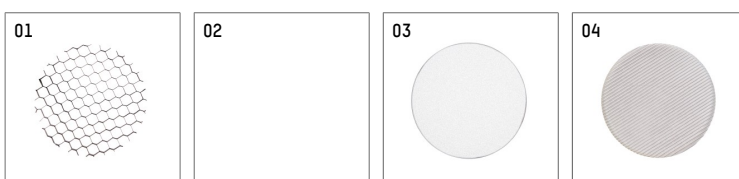

116 542 04 906 D | silver

lo.nely 4
spotlight
LED | 55 W 4000 K

- spotlight lo.nely 4
- with 3 circuit DALI adapter
- for Hoffmeister control.x tracks
- circuit selection is possible while adapter is inserted into the track
- passive thermo management
- with LED 5700 lm
- colour temperature: 4000 K
- colour rendering index: CRI >80
- L90 / B10 (50.000h)
- SDCM < 2
- net luminous flux: 4850 lm
- total load: 55 W
- luminous efficacy: 88,2 lm/W
- spot
- beam angle: 15 °
- LED power unit integrated in adapter, electronic (DALI), 220-240 V, 0/50/60 Hz
- temperature-controlled LED circuit board (NTC)
- amplitude dimming
- dimming range: 100-1 %
- housing of die cast aluminium
- adapter of fibreglass reinforced thermoplastic
- microprismatic filter with very high rate of light transmission
- color-, protection- and conversion-filters are available as accessory
- length: 246 mm, width: 93 mm, height: 232 mm
- rotatable 360°, 95° tiltable (can be fixed)
- weight: 2,15 kg
- protection rating: IP20
- protection class I
- 5 years Hoffmeister warranty
- Made in Germany
- maximum ambient temperature: 35 ° C
- certificates: manufactured according to DIN VDE 0711 / EN 60598, CE
- colour: silver
- 116 542 04 906 D

Additional optional accessory components

description accessory general	dimensions in mm	item number	pic.-No.
honeycomb louver für Strahler lo.nely Größe 4		116 578 00 000	01
sculpture lens for spotlights lo.nely size 4	Ø: 146,5	116 571 00 000	02
soft.shape lens for spotlights lo.nely size 4	Ø: 146,5	116 570 00 000	03
soft.spot lens for spotlights lo.nely size 4	Ø: 146,5	116 574 00 000	03
prismatic glass for spotlights lo.nely size 4	Ø: 146,5	116 573 00 000	04
wide flood structured glas for spotlights lo.nely size 4	Ø: 146,5	116 572 00 000	02