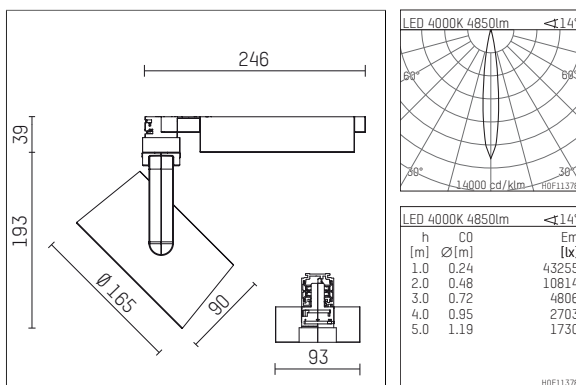

116 542 04 906 D | silver

lo.nely 4
spotlight
LED | 55 W 4000 K

- spotlight lo.nely 4
- with 3 circuit DALI adapter
- for Hoffmeister control.x tracks
- circuit selection is possible while adapter is inserted into the track
- passive thermo management
- with LED 5700 lm
- colour temperature: 4000 K
- colour rendering index: CRI >80
- L90 / B10 (50.000h)
- SDCM < 2
- net luminous flux: 4850 lm
- total load: 55 W
- luminous efficacy: 88,2 lm/W
- spot
- beam angle: 15 °
- LED power unit integrated in adapter, electronic (DALI), 220-240 V, 0/50/60 Hz
- temperature-controlled LED circuit board (NTC)
- amplitude dimming
- dimming range: 100-1 %
- housing of die cast aluminium
- adapter of fibreglass reinforced thermoplastic
- microprismatic filter with very high rate of light transmission
- color-, protection- and conversion-filters are available as accessory
- length: 246 mm, width: 93 mm, height: 232 mm
- rotatable 360°, 95° tiltable (can be fixed)
- weight: 2,15 kg
- protection rating: IP20
- protection class I
- 5 years Hoffmeister warranty
- Made in Germany
- maximum ambient temperature: 35 ° C
- certificates: manufactured according to DIN VDE 0711 / EN 60598, CE
- colour: silver
- 116 542 04 906 D

Additional optional accessory components

description accessory general	dimensions in mm	item number	pic.-No.
honeycomb louver für Strahler lo.nely Größe 4		116 578 00 000	01
sculpture lens for spotlights lo.nely size 4	Ø: 146,5	116 571 00 000	02
soft.shape lens for spotlights lo.nely size 4	Ø: 146,5	116 570 00 000	03
soft.spot lens for spotlights lo.nely size 4	Ø: 146,5	116 574 00 000	03
prismatic glass for spotlights lo.nely size 4	Ø: 146,5	116 573 00 000	04
wide flood structured glas for spotlights lo.nely size 4	Ø: 146,5	116 572 00 000	02