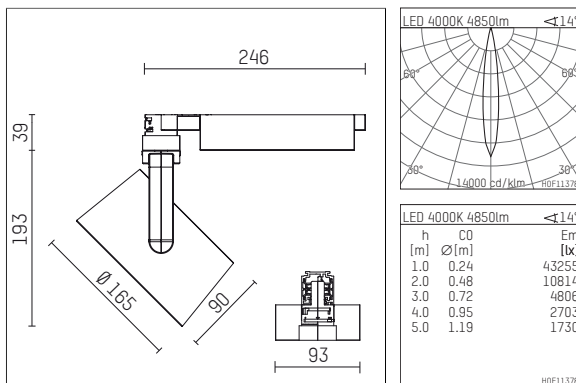

116 542 04 910 D | white

lo.nely 4
spotlight
LED | 55 W 4000 K

- spotlight lo.nely 4
- with 3 circuit DALI adapter
- for Hoffmeister control.x tracks
- circuit selection is possible while adapter is inserted into the track
- passive thermo management
- with LED 5700 lm
- colour temperature: 4000 K
- colour rendering index: CRI >80
- L90 / B10 (50.000h)
- SDCM < 2
- net luminous flux: 4850 lm
- total load: 55 W
- luminous efficacy: 88,2 lm/W
- spot
- beam angle: 15 °
- LED power unit integrated in adapter, electronic (DALI), 220-240 V, 0/50/60 Hz
- temperature-controlled LED circuit board (NTC)
- amplitude dimming
- dimming range: 100-1 %
- housing of die cast aluminium
- adapter of fibreglass reinforced thermoplastic
- microprismatic filter with very high rate of light transmission
- color-, protection- and conversion-filters are available as accessory
- length: 246 mm, width: 93 mm, height: 232 mm
- rotatable 360°, 95° tiltable (can be fixed)
- weight: 2,15 kg
- protection rating: IP20
- protection class I
- 5 years Hoffmeister warranty
- Made in Germany
- maximum ambient temperature: 35 ° C
- certificates: manufactured according to DIN VDE 0711 / EN 60598, CE
- colour: white (RAL9016)
- 116 542 04 910 D

Additional optional accessory components

description accessory general	dimensions in mm	item number	pic.-No.
honeycomb louver für Strahler lo.nely Größe 4		116 578 00 000	01
sculpture lens for spotlights lo.nely size 4	Ø: 146,5	116 571 00 000	02
soft.shape lens for spotlights lo.nely size 4	Ø: 146,5	116 570 00 000	03
soft.spot lens for spotlights lo.nely size 4	Ø: 146,5	116 574 00 000	03
prismatic glass for spotlights lo.nely size 4	Ø: 146,5	116 573 00 000	04
wide flood structured glas for spotlights lo.nely size 4	Ø: 146,5	116 572 00 000	02