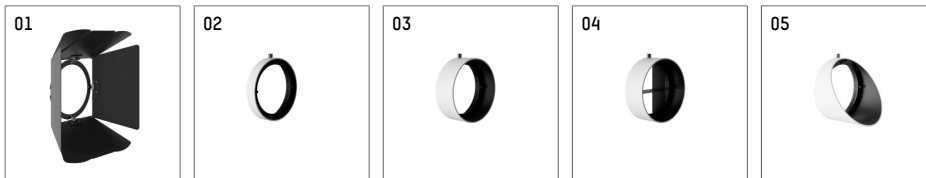

116 542 04 910 D | white

lo.nely 4
spotlight
LED | 55 W 4000 K

- spotlight lo.nely 4
- with 3 circuit DALI adapter
- for Hoffmeister control.x tracks
- circuit selection is possible while adapter is inserted into the track
- passive thermo management
- with LED 5700 lm
- colour temperature: 4000 K
- colour rendering index: CRI >80
- L90 / B10 (50.000h)
- SDCM < 2
- net luminous flux: 4850 lm
- total load: 55 W
- luminous efficacy: 88,2 lm/W
- spot
- beam angle: 15 °
- LED power unit integrated in adapter, electronic (DALI), 220-240 V, 0/50/60 Hz
- temperature-controlled LED circuit board (NTC)
- amplitude dimming
- dimming range: 100-1 %
- housing of die cast aluminium
- adapter of fibreglass reinforced thermoplastic
- microprismatic filter with very high rate of light transmission
- color-, protection- and conversion-filters are available as accessory
- length: 246 mm, width: 93 mm, height: 232 mm
- rotatable 360°, 95° tiltable (can be fixed)
- weight: 2,15 kg
- protection rating: IP20
- protection class I
- 5 years Hoffmeister warranty
- Made in Germany
- maximum ambient temperature: 35 ° C
- certificates: manufactured according to DIN VDE 0711 / EN 60598, CE
- colour: white (RAL9016)
- 116 542 04 910 D

- Overview of accessories on the following page / s

116 542 04 910 D
accessory

Optional accessories

description accessory general	dimensions in mm	item number	pic.-No.
antiglare flaps, 8-leaf barn door with connection ring 11656000721 (black) for spotlights lo.nely size 4		116 564 00 721	01
connection ring suitable for attachment of accessories for spotlights lo.nely size 4		116 560 00 910	02
tube screen suitable for attachment of accessories for spotlights lo.nely size 4		116 561 00 910	03
connection tube with cross louver suitable for attachment of accessories for spotlights lo.nely size 4		116 562 00 910	04
visor suitable for attachment of accessories for spotlights lo.nely size 4		116 563 00 910	05