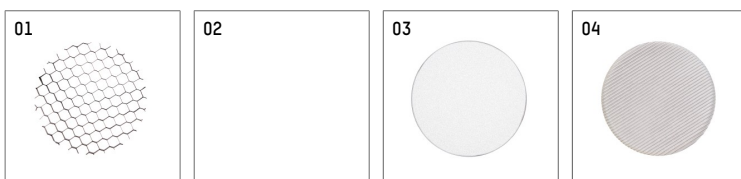

## 11654212 721-PA | black

lo.nely 4  
spotlight  
LED | 55 W 2700 K

- spotlight lo.nely 4
- with recessed mounting plate
- for recessed installation into wall or ceiling
- passive thermo management
- with LED 3300 lm
- colour temperature: 2700 K
- colour rendering index: CRI >90
- L90 / B10 (50.000h)
- SDCM < 3
- net luminous flux: 2800 lm
- total load: 55 W
- luminous efficacy: 50,9 lm/W
- spot
- beam angle: 15 °
- with external LED power unit, electronic, 220-240 V, 0/50/60 Hz
- power supply: supply cord with plug connection 2x5x2,5 mm², length: 360 mm
- suitable for through wiring
- housing of die cast aluminium
- microprismatic filter with very high rate of light transmission
- ceiling plate of die cast aluminium
- color-, protection- and conversion-filters are available as accessory
- diameter: 96 mm, recessing diameter: 83 mm
- recessing depth: 115 mm, ceiling thickness: 1-45 mm
- rotatable 360°, 95° tiltable (can be fixed)
- weight: 2,25 kg
- protection rating: IP20
- protection class I
- 5 years Hoffmeister warranty
- Made in Germany
- maximum ambient temperature: 35 ° C
- certificates: manufactured according to DIN VDE 0711 / EN 60598, CE
- colour: black
- 11654212 721-PA

### Additional optional accessory components

description accessory general	dimensions in mm	item number	pic.-No.
honeycomb louver für Strahler lo.nely Größe 4		116 578 00 000	01
sculpture lens for spotlights lo.nely size 4	Ø: 146,5	116 571 00 000	02
soft.shape lens for spotlights lo.nely size 4	Ø: 146,5	116 570 00 000	03
soft.spot lens for spotlights lo.nely size 4	Ø: 146,5	116 574 00 000	03
prismatic glass for spotlights lo.nely size 4	Ø: 146,5	116 573 00 000	04
wide flood structured glas for spotlights lo.nely size 4	Ø: 146,5	116 572 00 000	02