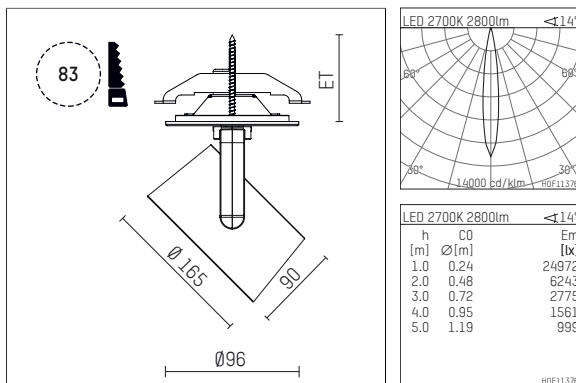

## 11654212 721-PA | black

lo.nely 4  
spotlight  
LED | 55 W 2700 K

- spotlight lo.nely 4
- with recessed mounting plate
- for recessed installation into wall or ceiling
- passive thermo management
- with LED 3300 lm
- colour temperature: 2700 K
- colour rendering index: CRI >90
- L90 / B10 (50.000h)
- SDCM < 3
- net luminous flux: 2800 lm
- total load: 55 W
- luminous efficacy: 50,9 lm/W
- spot
- beam angle: 15 °
- with external LED power unit, electronic, 220-240 V, 0/50/60 Hz
- power supply: supply cord with plug connection 2x5x2,5 mm², length: 360 mm
- suitable for through wiring
- housing of die cast aluminium
- microprismatic filter with very high rate of light transmission
- ceiling plate of die cast aluminium
- color-, protection- and conversion-filters are available as accessory
- diameter: 96 mm, recessing diameter: 83 mm
- recessing depth: 115 mm, ceiling thickness: 1-45 mm
- rotatable 360°, 95° tiltable (can be fixed)
- weight: 2,25 kg
- protection rating: IP20
- protection class I
- 5 years Hoffmeister warranty
- Made in Germany
- maximum ambient temperature: 35 ° C
- certificates: manufactured according to DIN VDE 0711 / EN 60598, CE
- colour: black
- 11654212 721-PA

### Additional optional accessory components

description accessory general	dimensions in mm	item number	pic.-No.
honeycomb louver für Strahler lo.nely Größe 4		116 578 00 000	01
sculpture lens for spotlights lo.nely size 4	Ø: 146,5	116 571 00 000	02
soft.shape lens for spotlights lo.nely size 4	Ø: 146,5	116 570 00 000	03
soft.spot lens for spotlights lo.nely size 4	Ø: 146,5	116 574 00 000	03
prismatic glass for spotlights lo.nely size 4	Ø: 146,5	116 573 00 000	04
wide flood structured glas for spotlights lo.nely size 4	Ø: 146,5	116 572 00 000	02