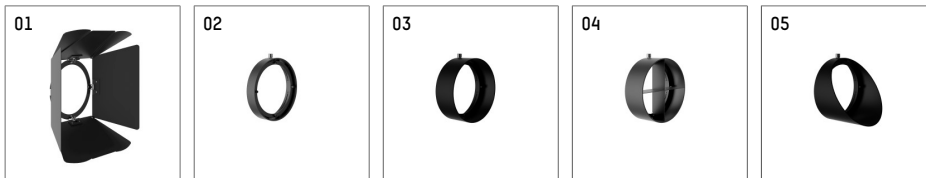

## 11654212 721-PA | black

lo.nely 4  
spotlight  
LED | 55 W 2700 K

- spotlight lo.nely 4
- with recessed mounting plate
- for recessed installation into wall or ceiling
- passive thermo management
- with LED 3300 lm
- colour temperature: 2700 K
- colour rendering index: CRI >90
- L90 / B10 (50.000h)
- SDCM < 3
- net luminous flux: 2800 lm
- total load: 55 W
- luminous efficacy: 50,9 lm/W
- spot
- beam angle: 15 °
- with external LED power unit, electronic, 220-240 V, 0/50/60 Hz
- power supply: supply cord with plug connection 2x5x2,5 mm², length: 360 mm
- suitable for through wiring
- housing of die cast aluminium
- microprismatic filter with very high rate of light transmission
- ceiling plate of die cast aluminium
- color-, protection- and conversion-filters are available as accessory
- diameter: 96 mm, recessing diameter: 83 mm
- recessing depth: 115 mm, ceiling thickness: 1-45 mm
- rotatable 360°, 95° tiltable (can be fixed)
- weight: 2,25 kg
- protection rating: IP20
- protection class I
- 5 years Hoffmeister warranty
- Made in Germany
- maximum ambient temperature: 35 ° C
- certificates: manufactured according to DIN VDE 0711 / EN 60598, CE
- colour: black
- 11654212 721-PA

### Optional accessories

description accessory general	dimensions in mm	item number	pic.-No.
antiglare flaps, 8-leaf barn door with connection ring 11656000721 (black) for spotlights lo.nely size 4		116 564 00 721	01
connection ring suitable for attachment of accessories for spotlights lo.nely size 4		116 560 00 721	02
tube screen suitable for attachment of accessories for spotlights lo.nely size 4		116 561 00 721	03
connection tube with cross louver suitable for attachment of accessories for spotlights lo.nely size 4		116 562 00 721	04
visor suitable for attachment of accessories for spotlights lo.nely size 4		116 563 00 721	05