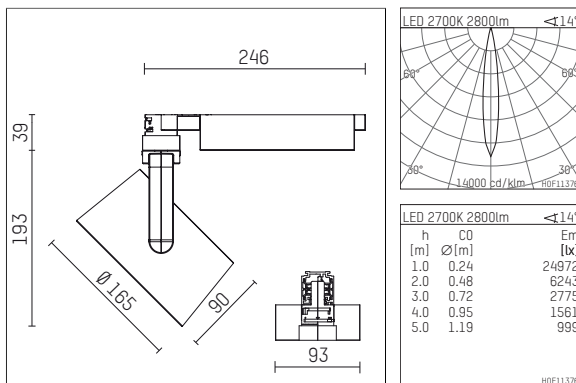

116 542 12 721 | black

lo.nely 4
spotlight
LED | 55 W 2700 K

- spotlight lo.nely 4
- with 3 circuit universal adapter
- for Hoffmeister control.x tracks
- circuit selection is possible while adapter is inserted into the track
- passive thermo management
- with LED 3300 lm
- colour temperature: 2700 K
- colour rendering index: CRI >90
- L90 / B10 (50.000h)
- SDCM < 3
- net luminous flux: 2800 lm
- total load: 55 W
- luminous efficacy: 50,9 lm/W
- spot
- beam angle: 15 °
- LED power unit integrated in adapter, electronic (POTI), 220-240 V, 0/50/60 Hz
- temperature-controlled LED circuit board (NTC)
- amplitude dimming
- adapter with integrated potentiometer
- dimming range: 100-1 %
- housing of die cast aluminium
- adapter of fibreglass reinforced thermoplastic
- microprismatic filter with very high rate of light transmission
- color-, protection- and conversion-filters are available as accessory
- length: 246 mm, width: 93 mm, height: 232 mm
- rotatable 360°, 95° tilttable (can be fixed)
- weight: 2,15 kg
- protection rating: IP20
- protection class I
- 5 years Hoffmeister warranty
- Made in Germany
- maximum ambient temperature: 35 ° C
- certificates: manufactured according to DIN VDE 0711 / EN 60598, CE
- colour: black
- 116 542 12 721

Additional optional accessory components

description accessory general	dimensions in mm	item number	pic.-No.
honeycomb louver für Strahler lo.nely Größe 4		116 578 00 000	01
sculpture lens for spotlights lo.nely size 4	Ø: 146,5	116 571 00 000	02
soft.shape lens for spotlights lo.nely size 4	Ø: 146,5	116 570 00 000	03
soft.spot lens for spotlights lo.nely size 4	Ø: 146,5	116 574 00 000	03
prismatic glass for spotlights lo.nely size 4	Ø: 146,5	116 573 00 000	04
wide flood structured glas for spotlights lo.nely size 4	Ø: 146,5	116 572 00 000	02