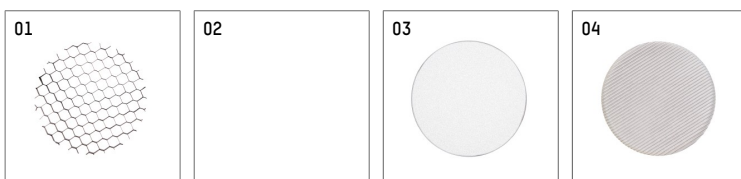

11654212 906-PA | silver

lo.nely 4
spotlight
LED | 55 W 2700 K

- spotlight lo.nely 4
- with recessed mounting plate
- for recessed installation into wall or ceiling
- passive thermo management
- with LED 3300 lm
- colour temperature: 2700 K
- colour rendering index: CRI >90
- L90 / B10 (50.000h)
- SDCM < 3
- net luminous flux: 2800 lm
- total load: 55 W
- luminous efficacy: 50,9 lm/W
- spot
- beam angle: 15 °
- with external LED power unit, electronic, 220-240 V, 0/50/60 Hz
- power supply: supply cord with plug connection 2x5x2,5 mm², length: 360 mm
- suitable for through wiring
- housing of die cast aluminium
- microprismatic filter with very high rate of light transmission
- ceiling plate of die cast aluminium
- color-, protection- and conversion-filters are available as accessory
- diameter: 96 mm, recessing diameter: 83 mm
- recessing depth: 115 mm, ceiling thickness: 1-45 mm
- rotatable 360°, 95° tiltable (can be fixed)
- weight: 2,25 kg
- protection rating: IP20
- protection class I
- 5 years Hoffmeister warranty
- Made in Germany
- maximum ambient temperature: 35 ° C
- certificates: manufactured according to DIN VDE 0711 / EN 60598, CE
- colour: silver
- 11654212 906-PA

Additional optional accessory components

description accessory general	dimensions in mm	item number	pic.-No.
honeycomb louver für Strahler lo.nely Größe 4		116 578 00 000	01
sculpture lens for spotlights lo.nely size 4	Ø: 146,5	116 571 00 000	02
soft.shape lens for spotlights lo.nely size 4	Ø: 146,5	116 570 00 000	03
soft.spot lens for spotlights lo.nely size 4	Ø: 146,5	116 574 00 000	03
prismatic glass for spotlights lo.nely size 4	Ø: 146,5	116 573 00 000	04
wide flood structured glas for spotlights lo.nely size 4	Ø: 146,5	116 572 00 000	02