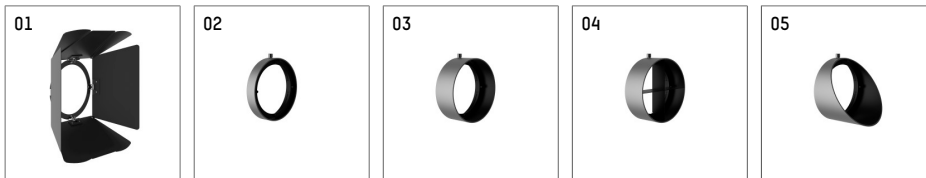

11654212 906-PA | silver

lo.nely 4
spotlight
LED | 55 W 2700 K

- spotlight lo.nely 4
- with recessed mounting plate
- for recessed installation into wall or ceiling
- passive thermo management
- with LED 3300 lm
- colour temperature: 2700 K
- colour rendering index: CRI >90
- L90 / B10 (50.000h)
- SDCM < 3
- net luminous flux: 2800 lm
- total load: 55 W
- luminous efficacy: 50,9 lm/W
- spot
- beam angle: 15 °
- with external LED power unit, electronic, 220-240 V, 0/50/60 Hz
- power supply: supply cord with plug connection 2x5x2,5 mm², length: 360 mm
- suitable for through wiring
- housing of die cast aluminium
- microprismatic filter with very high rate of light transmission
- ceiling plate of die cast aluminium
- color-, protection- and conversion-filters are available as accessory
- diameter: 96 mm, recessing diameter: 83 mm
- recessing depth: 115 mm, ceiling thickness: 1-45 mm
- rotatable 360°, 95° tiltable (can be fixed)
- weight: 2,25 kg
- protection rating: IP20
- protection class I
- 5 years Hoffmeister warranty
- Made in Germany
- maximum ambient temperature: 35 ° C
- certificates: manufactured according to DIN VDE 0711 / EN 60598, CE
- colour: silver
- 11654212 906-PA

- Overview of accessories on the following page / s

11654212 906-PA
accessory

Optional accessories

description accessory general	dimensions in mm	item number	pic.-No.
antiglare flaps, 8-leaf barn door with connection ring 11656000721 (black) for spotlights lo.nely size 4		116 564 00 721	01
connection ring suitable for attachment of accessories for spotlights lo.nely size 4		116 560 00 906	02
tube screen suitable for attachment of accessories for spotlights lo.nely size 4		116 561 00 906	03
connection tube with cross louver suitable for attachment of accessories for spotlights lo.nely size 4		116 562 00 906	04
visor suitable for attachment of accessories for spotlights lo.nely size 4		116 563 00 906	05