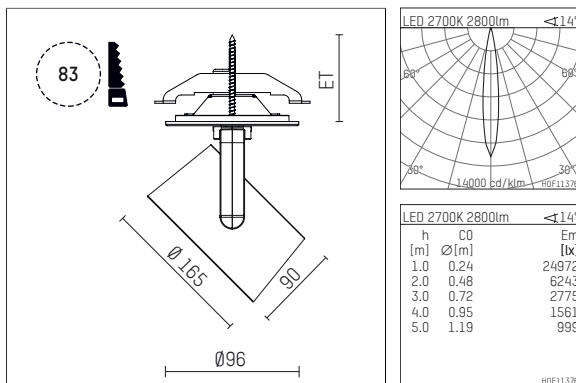

11654212 906-PA | silver

lo.nely 4
spotlight
LED | 55 W 2700 K

- spotlight lo.nely 4
- with recessed mounting plate
- for recessed installation into wall or ceiling
- passive thermo management
- with LED 3300 lm
- colour temperature: 2700 K
- colour rendering index: CRI >90
- L90 / B10 (50.000h)
- SDCM < 3
- net luminous flux: 2800 lm
- total load: 55 W
- luminous efficacy: 50,9 lm/W
- spot
- beam angle: 15 °
- with external LED power unit, electronic, 220-240 V, 0/50/60 Hz
- power supply: supply cord with plug connection 2x5x2,5 mm², length: 360 mm
- suitable for through wiring
- housing of die cast aluminium
- microprismatic filter with very high rate of light transmission
- ceiling plate of die cast aluminium
- color-, protection- and conversion-filters are available as accessory
- diameter: 96 mm, recessing diameter: 83 mm
- recessing depth: 115 mm, ceiling thickness: 1-45 mm
- rotatable 360°, 95° tiltable (can be fixed)
- weight: 2,25 kg
- protection rating: IP20
- protection class I
- 5 years Hoffmeister warranty
- Made in Germany
- maximum ambient temperature: 35 ° C
- certificates: manufactured according to DIN VDE 0711 / EN 60598, CE
- colour: silver
- 11654212 906-PA

Additional optional accessory components

description accessory general	dimensions in mm	item number	pic.-No.
honeycomb louver für Strahler lo.nely Größe 4		116 578 00 000	01
sculpture lens for spotlights lo.nely size 4	Ø: 146,5	116 571 00 000	02
soft.shape lens for spotlights lo.nely size 4	Ø: 146,5	116 570 00 000	03
soft.spot lens for spotlights lo.nely size 4	Ø: 146,5	116 574 00 000	03
prismatic glass for spotlights lo.nely size 4	Ø: 146,5	116 573 00 000	04
wide flood structured glas for spotlights lo.nely size 4	Ø: 146,5	116 572 00 000	02