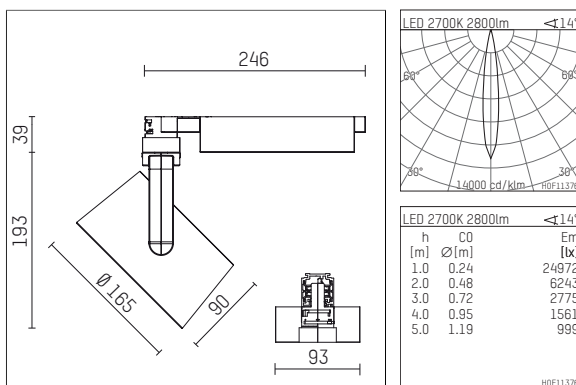

116 542 12 906 | silver

lo.nely 4
spotlight
LED | 55 W 2700 K

- spotlight lo.nely 4
- with 3 circuit universal adapter
- for Hoffmeister control.x tracks
- circuit selection is possible while adapter is inserted into the track
- passive thermo management
- with LED 3300 lm
- colour temperature: 2700 K
- colour rendering index: CRI >90
- L90 / B10 (50.000h)
- SDCM < 3
- net luminous flux: 2800 lm
- total load: 55 W
- luminous efficacy: 50,9 lm/W
- spot
- beam angle: 15 °
- LED power unit integrated in adapter, electronic (POTI), 220-240 V, 0/50/60 Hz
- temperature-controlled LED circuit board (NTC)
- amplitude dimming
- adapter with integrated potentiometer
- dimming range: 100-1 %
- housing of die cast aluminium
- adapter of fibreglass reinforced thermoplastic
- microprismatic filter with very high rate of light transmission
- color-, protection- and conversion-filters are available as accessory
- length: 246 mm, width: 93 mm, height: 232 mm
- rotatable 360°, 95° tilttable (can be fixed)
- weight: 2,15 kg
- protection rating: IP20
- protection class I
- 5 years Hoffmeister warranty
- Made in Germany
- maximum ambient temperature: 35 ° C
- certificates: manufactured according to DIN VDE 0711 / EN 60598, CE
- colour: silver
- 116 542 12 906

Additional optional accessory components

description accessory general	dimensions in mm	item number	pic.-No.
honeycomb louver für Strahler lo.nely Größe 4		116 578 00 000	01
sculpture lens for spotlights lo.nely size 4	Ø: 146,5	116 571 00 000	02
soft.shape lens for spotlights lo.nely size 4	Ø: 146,5	116 570 00 000	03
soft.spot lens for spotlights lo.nely size 4	Ø: 146,5	116 574 00 000	03
prismatic glass for spotlights lo.nely size 4	Ø: 146,5	116 573 00 000	04
wide flood structured glas for spotlights lo.nely size 4	Ø: 146,5	116 572 00 000	02