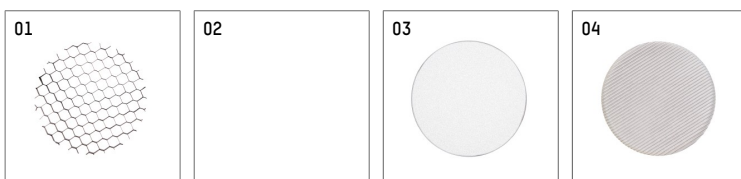

- Overview of accessories on the following page / s

116 542 12 906
accessory

Optional accessories

description accessory general	dimensions in mm	item number	pic.-No.
antiglare flaps, 8-leaf barn door with connection ring 11656000721 (black) for spotlights lo.nely size 4		116 564 00 721	01
connection ring suitable for attachment of accessories for spotlights lo.nely size 4		116 560 00 906	02
tube screen suitable for attachment of accessories for spotlights lo.nely size 4		116 561 00 906	03
connection tube with cross louver suitable for attachment of accessories for spotlights lo.nely size 4		116 562 00 906	04
visor suitable for attachment of accessories for spotlights lo.nely size 4		116 563 00 906	05

Additional optional accessory components

description accessory general	dimensions in mm	item number	pic.-No.
honeycomb louver für Strahler lo.nely Größe 4		116 578 00 000	01
sculpture lens for spotlights lo.nely size 4	Ø: 146,5	116 571 00 000	02
soft.shape lens for spotlights lo.nely size 4	Ø: 146,5	116 570 00 000	03
soft.spot lens for spotlights lo.nely size 4	Ø: 146,5	116 574 00 000	03
prismatic glass for spotlights lo.nely size 4	Ø: 146,5	116 573 00 000	04
wide flood structured glas for spotlights lo.nely size 4	Ø: 146,5	116 572 00 000	02