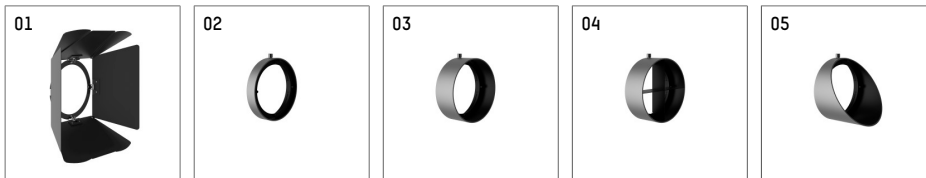

116 542 12 906 | silver

lo.nely 4
spotlight
LED | 55 W 2700 K

- spotlight lo.nely 4
- with 3 circuit universal adapter
- for Hoffmeister control.x tracks
- circuit selection is possible while adapter is inserted into the track
- passive thermo management
- with LED 3300 lm
- colour temperature: 2700 K
- colour rendering index: CRI >90
- L90 / B10 (50.000h)
- SDCM < 3
- net luminous flux: 2800 lm
- total load: 55 W
- luminous efficacy: 50,9 lm/W
- spot
- beam angle: 15 °
- LED power unit integrated in adapter, electronic (POTI), 220-240 V, 0/50/60 Hz
- temperature-controlled LED circuit board (NTC)
- amplitude dimming
- adapter with integrated potentiometer
- dimming range: 100-1 %
- housing of die cast aluminium
- adapter of fibreglass reinforced thermoplastic
- microprismatic filter with very high rate of light transmission
- color-, protection- and conversion-filters are available as accessory
- length: 246 mm, width: 93 mm, height: 232 mm
- rotatable 360°, 95° tilttable (can be fixed)
- weight: 2,15 kg
- protection rating: IP20
- protection class I
- 5 years Hoffmeister warranty
- Made in Germany
- maximum ambient temperature: 35 ° C
- certificates: manufactured according to DIN VDE 0711 / EN 60598, CE
- colour: silver
- 116 542 12 906

- Overview of accessories on the following page / s

116 542 12 906
accessory

Optional accessories

description accessory general	dimensions in mm	item number	pic.-No.
antiglare flaps, 8-leaf barn door with connection ring 11656000721 (black) for spotlights lo.nely size 4		116 564 00 721	01
connection ring suitable for attachment of accessories for spotlights lo.nely size 4		116 560 00 906	02
tube screen suitable for attachment of accessories for spotlights lo.nely size 4		116 561 00 906	03
connection tube with cross louver suitable for attachment of accessories for spotlights lo.nely size 4		116 562 00 906	04
visor suitable for attachment of accessories for spotlights lo.nely size 4		116 563 00 906	05