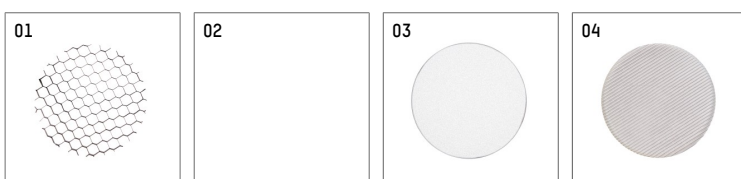

## 11654212 910-PA | white

lo.nely 4  
spotlight  
LED | 55 W 2700 K

- spotlight lo.nely 4
- with recessed mounting plate
- for recessed installation into wall or ceiling
- passive thermo management
- with LED 3300 lm
- colour temperature: 2700 K
- colour rendering index: CRI >90
- L90 / B10 (50.000h)
- SDCM < 3
- net luminous flux: 2800 lm
- total load: 55 W
- luminous efficacy: 50,9 lm/W
- spot
- beam angle: 15 °
- with external LED power unit, electronic, 220-240 V, 0/50/60 Hz
- power supply: supply cord with plug connection 2x5x2,5 mm<sup>2</sup>, length: 360 mm
- suitable for through wiring
- housing of die cast aluminium
- microprismatic filter with very high rate of light transmission
- ceiling plate of die cast aluminium
- color-, protection- and conversion-filters are available as accessory
- diameter: 96 mm, recessing diameter: 83 mm
- recessing depth: 115 mm, ceiling thickness: 1-45 mm
- rotatable 360°, 95° tiltable (can be fixed)
- weight: 2,25 kg
- protection rating: IP20
- protection class I
- 5 years Hoffmeister warranty
- Made in Germany
- maximum ambient temperature: 35 ° C
- certificates: manufactured according to DIN VDE 0711 / EN 60598, CE
- colour: white (RAL9016)
- 11654212 910-PA

### Additional optional accessory components

description accessory general	dimensions in mm	item number	pic.-No.
honeycomb louver für Strahler lo.nely Größe 4		116 578 00 000	01
sculpture lens for spotlights lo.nely size 4	Ø: 146,5	116 571 00 000	02
soft.shape lens for spotlights lo.nely size 4	Ø: 146,5	116 570 00 000	03
soft.spot lens for spotlights lo.nely size 4	Ø: 146,5	116 574 00 000	03
prismatic glass for spotlights lo.nely size 4	Ø: 146,5	116 573 00 000	04
wide flood structured glas for spotlights lo.nely size 4	Ø: 146,5	116 572 00 000	02