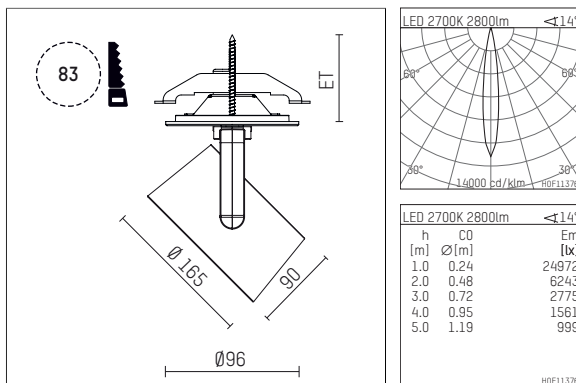

## 11654212 910-PA | white

lo.nely 4  
spotlight  
LED | 55 W 2700 K

- spotlight lo.nely 4
- with recessed mounting plate
- for recessed installation into wall or ceiling
- passive thermo management
- with LED 3300 lm
- colour temperature: 2700 K
- colour rendering index: CRI >90
- L90 / B10 (50.000h)
- SDCM < 3
- net luminous flux: 2800 lm
- total load: 55 W
- luminous efficacy: 50,9 lm/W
- spot
- beam angle: 15 °
- with external LED power unit, electronic, 220-240 V, 0/50/60 Hz
- power supply: supply cord with plug connection 2x5x2,5 mm<sup>2</sup>, length: 360 mm
- suitable for through wiring
- housing of die cast aluminium
- microprismatic filter with very high rate of light transmission
- ceiling plate of die cast aluminium
- color-, protection- and conversion-filters are available as accessory
- diameter: 96 mm, recessing diameter: 83 mm
- recessing depth: 115 mm, ceiling thickness: 1-45 mm
- rotatable 360°, 95° tiltable (can be fixed)
- weight: 2,25 kg
- protection rating: IP20
- protection class I
- 5 years Hoffmeister warranty
- Made in Germany
- maximum ambient temperature: 35 ° C
- certificates: manufactured according to DIN VDE 0711 / EN 60598, CE
- colour: white (RAL9016)
- 11654212 910-PA

### Additional optional accessory components

description accessory general	dimensions in mm	item number	pic.-No.
honeycomb louver für Strahler lo.nely Größe 4		116 578 00 000	01
sculpture lens for spotlights lo.nely size 4	Ø: 146,5	116 571 00 000	02
soft.shape lens for spotlights lo.nely size 4	Ø: 146,5	116 570 00 000	03
soft.spot lens for spotlights lo.nely size 4	Ø: 146,5	116 574 00 000	03
prismatic glass for spotlights lo.nely size 4	Ø: 146,5	116 573 00 000	04
wide flood structured glas for spotlights lo.nely size 4	Ø: 146,5	116 572 00 000	02