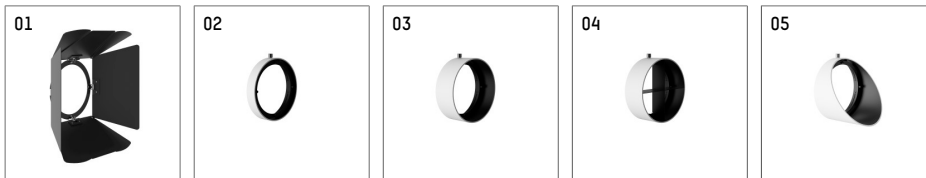

## 11654212 910-PA | white

lo.nely 4  
spotlight  
LED | 55 W 2700 K

- spotlight lo.nely 4
- with recessed mounting plate
- for recessed installation into wall or ceiling
- passive thermo management
- with LED 3300 lm
- colour temperature: 2700 K
- colour rendering index: CRI >90
- L90 / B10 (50.000h)
- SDCM < 3
- net luminous flux: 2800 lm
- total load: 55 W
- luminous efficacy: 50,9 lm/W
- spot
- beam angle: 15 °
- with external LED power unit, electronic, 220-240 V, 0/50/60 Hz
- power supply: supply cord with plug connection 2x5x2,5 mm<sup>2</sup>, length: 360 mm
- suitable for through wiring
- housing of die cast aluminium
- microprismatic filter with very high rate of light transmission
- ceiling plate of die cast aluminium
- color-, protection- and conversion-filters are available as accessory
- diameter: 96 mm, recessing diameter: 83 mm
- recessing depth: 115 mm, ceiling thickness: 1-45 mm
- rotatable 360°, 95° tiltable (can be fixed)
- weight: 2,25 kg
- protection rating: IP20
- protection class I
- 5 years Hoffmeister warranty
- Made in Germany
- maximum ambient temperature: 35 ° C
- certificates: manufactured according to DIN VDE 0711 / EN 60598, CE
- colour: white (RAL9016)
- 11654212 910-PA

### Optional accessories

description accessory general	dimensions in mm	item number	pic.-No.
antiglare flaps, 8-leaf barn door with connection ring 11656000721 (black) for spotlights lo.nely size 4		116 564 00 721	01
connection ring suitable for attachment of accessories for spotlights lo.nely size 4		116 560 00 910	02
tube screen suitable for attachment of accessories for spotlights lo.nely size 4		116 561 00 910	03
connection tube with cross louver suitable for attachment of accessories for spotlights lo.nely size 4		116 562 00 910	04
visor suitable for attachment of accessories for spotlights lo.nely size 4		116 563 00 910	05