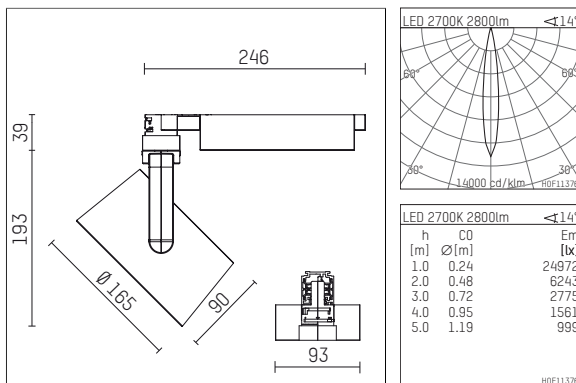

**116 542 12 910 | white**

lo.nely 4  
spotlight  
LED | 55 W 2700 K

- spotlight lo.nely 4
- with 3 circuit universal adapter
- for Hoffmeister control.x tracks
- circuit selection is possible while adapter is inserted into the track
- passive thermo management
- with LED 3300 lm
- colour temperature: 2700 K
- colour rendering index: CRI >90
- L90 / B10 (50.000h)
- SDCM < 3
- net luminous flux: 2800 lm
- total load: 55 W
- luminous efficacy: 50,9 lm/W
- spot
- beam angle: 15 °
- LED power unit integrated in adapter, electronic (POTI), 220-240 V, 0/50/60 Hz
- temperature-controlled LED circuit board (NTC)
- amplitude dimming
- adapter with integrated potentiometer
- dimming range: 100-1 %
- housing of die cast aluminium
- adapter of fibreglass reinforced thermoplastic
- microprismatic filter with very high rate of light transmission
- color-, protection- and conversion-filters are available as accessory
- length: 246 mm, width: 93 mm, height: 232 mm
- rotatable 360°, 95° tilttable (can be fixed)
- weight: 2,15 kg
- protection rating: IP20
- protection class I
- 5 years Hoffmeister warranty
- Made in Germany
- maximum ambient temperature: 35 ° C
- certificates: manufactured according to DIN VDE 0711 / EN 60598, CE
- colour: white (RAL9016)
- 116 542 12 910

### Additional optional accessory components

description accessory general	dimensions in mm	item number	pic.-No.
honeycomb louver für Strahler lo.nely Größe 4		116 578 00 000	01
sculpture lens for spotlights lo.nely size 4	Ø: 146,5	116 571 00 000	02
soft.shape lens for spotlights lo.nely size 4	Ø: 146,5	116 570 00 000	03
soft.spot lens for spotlights lo.nely size 4	Ø: 146,5	116 574 00 000	03
prismatic glass for spotlights lo.nely size 4	Ø: 146,5	116 573 00 000	04
wide flood structured glas for spotlights lo.nely size 4	Ø: 146,5	116 572 00 000	02