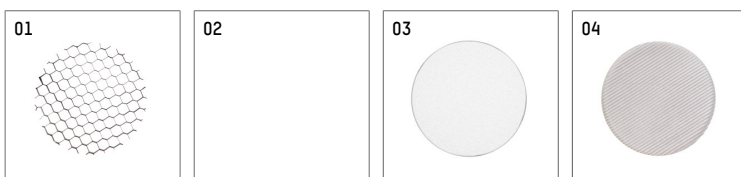

## 11654213 721-PA | black

lo.nely 4  
spotlight  
LED | 55 W 3000 K

- spotlight lo.nely 4
- with recessed mounting plate
- for recessed installation into wall or ceiling
- passive thermo management
- with LED 4400 lm
- colour temperature: 3000 K
- colour rendering index: CRI >90
- L90 / B10 (50.000h)
- SDCM < 2
- net luminous flux: 3740 lm
- total load: 55 W
- luminous efficacy: 68,0 lm/W
- spot
- beam angle: 15 °
- with external LED power unit, electronic, 220-240 V, 0/50/60 Hz
- power supply: supply cord with plug connection 2x5x2,5 mm², length: 360 mm
- suitable for through wiring
- housing of die cast aluminium
- microprismatic filter with very high rate of light transmission
- ceiling plate of die cast aluminium
- color-, protection- and conversion-filters are available as accessory
- diameter: 96 mm, recessing diameter: 83 mm
- recessing depth: 115 mm, ceiling thickness: 1-45 mm
- rotatable 360°, 95° tiltable (can be fixed)
- weight: 2,25 kg
- protection rating: IP20
- protection class I
- 5 years Hoffmeister warranty
- Made in Germany
- maximum ambient temperature: 35 ° C
- certificates: manufactured according to DIN VDE 0711 / EN 60598, CE
- colour: black
- 11654213 721-PA

### Additional optional accessory components

description accessory general	dimensions in mm	item number	pic.-No.
honeycomb louver für Strahler lo.nely Größe 4		116 578 00 000	01
sculpture lens for spotlights lo.nely size 4	Ø: 146,5	116 571 00 000	02
soft.shape lens for spotlights lo.nely size 4	Ø: 146,5	116 570 00 000	03
soft.spot lens for spotlights lo.nely size 4	Ø: 146,5	116 574 00 000	03
prismatic glass for spotlights lo.nely size 4	Ø: 146,5	116 573 00 000	04
wide flood structured glas for spotlights lo.nely size 4	Ø: 146,5	116 572 00 000	02