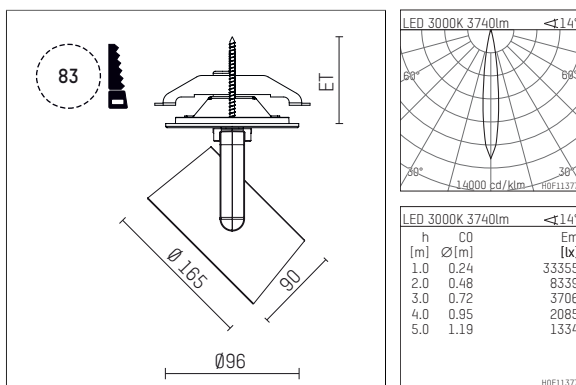

## 11654213 721-PA | black

lo.nely 4  
spotlight  
LED | 55 W 3000 K

- spotlight lo.nely 4
- with recessed mounting plate
- for recessed installation into wall or ceiling
- passive thermo management
- with LED 4400 lm
- colour temperature: 3000 K
- colour rendering index: CRI >90
- L90 / B10 (50.000h)
- SDCM < 2
- net luminous flux: 3740 lm
- total load: 55 W
- luminous efficacy: 68,0 lm/W
- spot
- beam angle: 15 °
- with external LED power unit, electronic, 220-240 V, 0/50/60 Hz
- power supply: supply cord with plug connection 2x5x2,5 mm², length: 360 mm
- suitable for through wiring
- housing of die cast aluminium
- microprismatic filter with very high rate of light transmission
- ceiling plate of die cast aluminium
- color-, protection- and conversion-filters are available as accessory
- diameter: 96 mm, recessing diameter: 83 mm
- recessing depth: 115 mm, ceiling thickness: 1-45 mm
- rotatable 360°, 95° tiltable (can be fixed)
- weight: 2,25 kg
- protection rating: IP20
- protection class I
- 5 years Hoffmeister warranty
- Made in Germany
- maximum ambient temperature: 35 ° C
- certificates: manufactured according to DIN VDE 0711 / EN 60598, CE
- colour: black
- 11654213 721-PA

### Additional optional accessory components

description accessory general	dimensions in mm	item number	pic.-No.
honeycomb louver für Strahler lo.nely Größe 4		116 578 00 000	01
sculpture lens for spotlights lo.nely size 4	Ø: 146,5	116 571 00 000	02
soft.shape lens for spotlights lo.nely size 4	Ø: 146,5	116 570 00 000	03
soft.spot lens for spotlights lo.nely size 4	Ø: 146,5	116 574 00 000	03
prismatic glass for spotlights lo.nely size 4	Ø: 146,5	116 573 00 000	04
wide flood structured glas for spotlights lo.nely size 4	Ø: 146,5	116 572 00 000	02