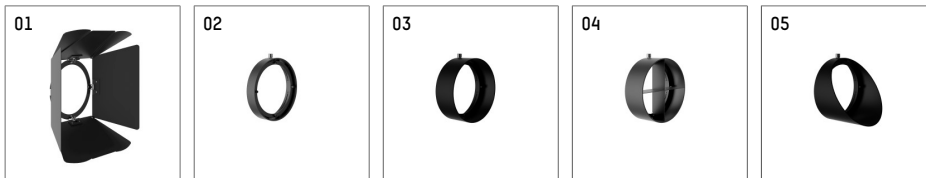

## 11654213 721-PA | black

lo.nely 4  
spotlight  
LED | 55 W 3000 K

- spotlight lo.nely 4
- with recessed mounting plate
- for recessed installation into wall or ceiling
- passive thermo management
- with LED 4400 lm
- colour temperature: 3000 K
- colour rendering index: CRI >90
- L90 / B10 (50.000h)
- SDCM < 2
- net luminous flux: 3740 lm
- total load: 55 W
- luminous efficacy: 68,0 lm/W
- spot
- beam angle: 15 °
- with external LED power unit, electronic, 220-240 V, 0/50/60 Hz
- power supply: supply cord with plug connection 2x5x2,5 mm², length: 360 mm
- suitable for through wiring
- housing of die cast aluminium
- microprismatic filter with very high rate of light transmission
- ceiling plate of die cast aluminium
- color-, protection- and conversion-filters are available as accessory
- diameter: 96 mm, recessing diameter: 83 mm
- recessing depth: 115 mm, ceiling thickness: 1-45 mm
- rotatable 360°, 95° tiltable (can be fixed)
- weight: 2,25 kg
- protection rating: IP20
- protection class I
- 5 years Hoffmeister warranty
- Made in Germany
- maximum ambient temperature: 35 ° C
- certificates: manufactured according to DIN VDE 0711 / EN 60598, CE
- colour: black
- 11654213 721-PA

### Optional accessories

description accessory general	dimensions in mm	item number	pic.-No.
antiglare flaps, 8-leaf barn door with connection ring 11656000721 (black) for spotlights lo.nely size 4		116 564 00 721	01
connection ring suitable for attachment of accessories for spotlights lo.nely size 4		116 560 00 721	02
tube screen suitable for attachment of accessories for spotlights lo.nely size 4		116 561 00 721	03
connection tube with cross louver suitable for attachment of accessories for spotlights lo.nely size 4		116 562 00 721	04
visor suitable for attachment of accessories for spotlights lo.nely size 4		116 563 00 721	05