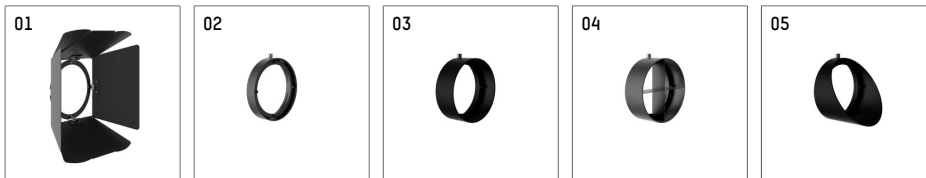

116 542 13 721 | black

lo.nely 4
spotlight
LED | 55 W 3000 K

- spotlight lo.nely 4
- with 3 circuit universal adapter
- for Hoffmeister control.x tracks
- circuit selection is possible while adapter is inserted into the track
- passive thermo management
- with LED 4400 lm
- colour temperature: 3000 K
- colour rendering index: CRI >90
- L90 / B10 (50.000h)
- SDCM < 2
- net luminous flux: 3740 lm
- total load: 55 W
- luminous efficacy: 68,0 lm/W
- spot
- beam angle: 15 °
- LED power unit integrated in adapter, electronic (POTI), 220-240 V, 0/50/60 Hz
- temperature-controlled LED circuit board (NTC)
- amplitude dimming
- adapter with integrated potentiometer
- dimming range: 100-1 %
- housing of die cast aluminium
- adapter of fibreglass reinforced thermoplastic
- microprismatic filter with very high rate of light transmission
- color-, protection- and conversion-filters are available as accessory
- length: 246 mm, width: 93 mm, height: 232 mm
- rotatable 360°, 95° tilttable (can be fixed)
- weight: 2,15 kg
- protection rating: IP20
- protection class I
- 5 years Hoffmeister warranty
- Made in Germany
- maximum ambient temperature: 35 ° C
- certificates: manufactured according to DIN VDE 0711 / EN 60598, CE
- colour: black
- 116 542 13 721

- Overview of accessories on the following page / s

116 542 13 721
accessory

Optional accessories

description accessory general	dimensions in mm	item number	pic.-No.
antiglare flaps, 8-leaf barn door with connection ring 11656000721 (black) for spotlights lo.nely size 4		116 564 00 721	01
connection ring suitable for attachment of accessories for spotlights lo.nely size 4		116 560 00 721	02
tube screen suitable for attachment of accessories for spotlights lo.nely size 4		116 561 00 721	03
connection tube with cross louver suitable for attachment of accessories for spotlights lo.nely size 4		116 562 00 721	04
visor suitable for attachment of accessories for spotlights lo.nely size 4		116 563 00 721	05