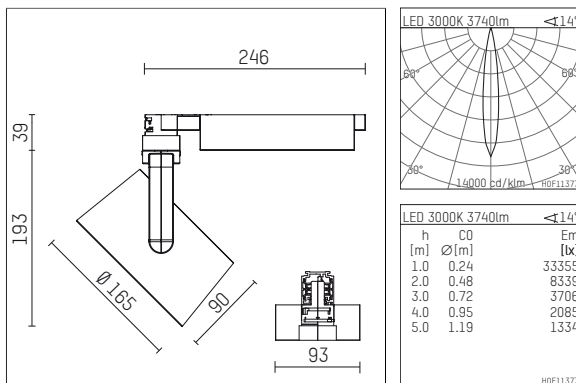

116 542 13 721 | black

lo.nely 4
spotlight
LED | 55 W 3000 K

- spotlight lo.nely 4
- with 3 circuit universal adapter
- for Hoffmeister control.x tracks
- circuit selection is possible while adapter is inserted into the track
- passive thermo management
- with LED 4400 lm
- colour temperature: 3000 K
- colour rendering index: CRI >90
- L90 / B10 (50.000h)
- SDCM < 2
- net luminous flux: 3740 lm
- total load: 55 W
- luminous efficacy: 68,0 lm/W
- spot
- beam angle: 15 °
- LED power unit integrated in adapter, electronic (POTI), 220-240 V, 0/50/60 Hz
- temperature-controlled LED circuit board (NTC)
- amplitude dimming
- adapter with integrated potentiometer
- dimming range: 100-1 %
- housing of die cast aluminium
- adapter of fibreglass reinforced thermoplastic
- microprismatic filter with very high rate of light transmission
- color-, protection- and conversion-filters are available as accessory
- length: 246 mm, width: 93 mm, height: 232 mm
- rotatable 360°, 95° tilttable (can be fixed)
- weight: 2,15 kg
- protection rating: IP20
- protection class I
- 5 years Hoffmeister warranty
- Made in Germany
- maximum ambient temperature: 35 ° C
- certificates: manufactured according to DIN VDE 0711 / EN 60598, CE
- colour: black
- 116 542 13 721

Additional optional accessory components

description accessory general	dimensions in mm	item number	pic.-No.
honeycomb louver für Strahler lo.nely Größe 4		116 578 00 000	01
sculpture lens for spotlights lo.nely size 4	Ø: 146,5	116 571 00 000	02
soft.shape lens for spotlights lo.nely size 4	Ø: 146,5	116 570 00 000	03
soft.spot lens for spotlights lo.nely size 4	Ø: 146,5	116 574 00 000	03
prismatic glass for spotlights lo.nely size 4	Ø: 146,5	116 573 00 000	04
wide flood structured glas for spotlights lo.nely size 4	Ø: 146,5	116 572 00 000	02