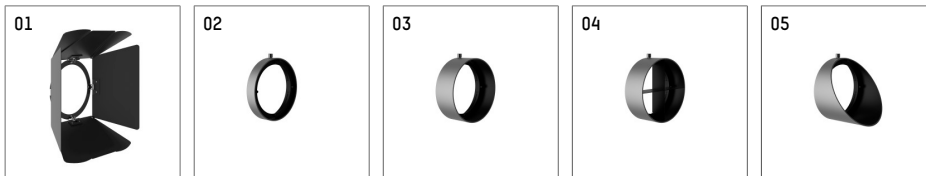

11654213 906-PA | silver

lo.nely 4
spotlight
LED | 55 W 3000 K

- spotlight lo.nely 4
- with recessed mounting plate
- for recessed installation into wall or ceiling
- passive thermo management
- with LED 4400 lm
- colour temperature: 3000 K
- colour rendering index: CRI >90
- L90 / B10 (50.000h)
- SDCM < 2
- net luminous flux: 3740 lm
- total load: 55 W
- luminous efficacy: 68,0 lm/W
- spot
- beam angle: 15 °
- with external LED power unit, electronic, 220-240 V, 0/50/60 Hz
- power supply: supply cord with plug connection 2x5x2,5 mm², length: 360 mm
- suitable for through wiring
- housing of die cast aluminium
- microprismatic filter with very high rate of light transmission
- ceiling plate of die cast aluminium
- color-, protection- and conversion-filters are available as accessory
- diameter: 96 mm, recessing diameter: 83 mm
- recessing depth: 115 mm, ceiling thickness: 1-45 mm
- rotatable 360°, 95° tiltable (can be fixed)
- weight: 2,25 kg
- protection rating: IP20
- protection class I
- 5 years Hoffmeister warranty
- Made in Germany
- maximum ambient temperature: 35 ° C
- certificates: manufactured according to DIN VDE 0711 / EN 60598, CE
- colour: silver
- 11654213 906-PA

- Overview of accessories on the following page / s

11654213 906-PA
accessory

Optional accessories

description accessory general	dimensions in mm	item number	pic.-No.
antiglare flaps, 8-leaf barn door with connection ring 11656000721 (black) for spotlights lo.nely size 4		116 564 00 721	01
connection ring suitable for attachment of accessories for spotlights lo.nely size 4		116 560 00 906	02
tube screen suitable for attachment of accessories for spotlights lo.nely size 4		116 561 00 906	03
connection tube with cross louver suitable for attachment of accessories for spotlights lo.nely size 4		116 562 00 906	04
visor suitable for attachment of accessories for spotlights lo.nely size 4		116 563 00 906	05