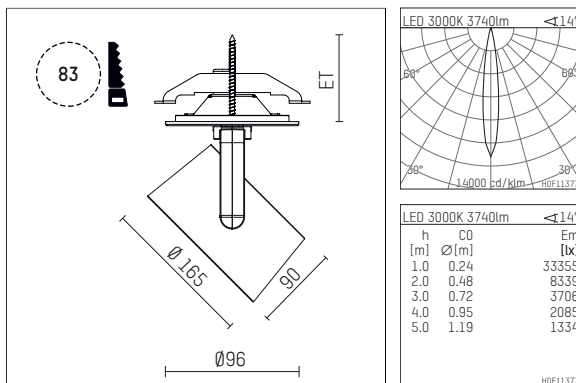

11654213 906-PA | silver

lo.nely 4
spotlight
LED | 55 W 3000 K

- spotlight lo.nely 4
- with recessed mounting plate
- for recessed installation into wall or ceiling
- passive thermo management
- with LED 4400 lm
- colour temperature: 3000 K
- colour rendering index: CRI >90
- L90 / B10 (50.000h)
- SDCM < 2
- net luminous flux: 3740 lm
- total load: 55 W
- luminous efficacy: 68,0 lm/W
- spot
- beam angle: 15 °
- with external LED power unit, electronic, 220-240 V, 0/50/60 Hz
- power supply: supply cord with plug connection 2x5x2,5 mm², length: 360 mm
- suitable for through wiring
- housing of die cast aluminium
- microprismatic filter with very high rate of light transmission
- ceiling plate of die cast aluminium
- color-, protection- and conversion-filters are available as accessory
- diameter: 96 mm, recessing diameter: 83 mm
- recessing depth: 115 mm, ceiling thickness: 1-45 mm
- rotatable 360°, 95° tiltable (can be fixed)
- weight: 2,25 kg
- protection rating: IP20
- protection class I
- 5 years Hoffmeister warranty
- Made in Germany
- maximum ambient temperature: 35 ° C
- certificates: manufactured according to DIN VDE 0711 / EN 60598, CE
- colour: silver
- 11654213 906-PA

Additional optional accessory components

description accessory general	dimensions in mm	item number	pic.-No.
honeycomb louver für Strahler lo.nely Größe 4		116 578 00 000	01
sculpture lens for spotlights lo.nely size 4	Ø: 146,5	116 571 00 000	02
soft.shape lens for spotlights lo.nely size 4	Ø: 146,5	116 570 00 000	03
soft.spot lens for spotlights lo.nely size 4	Ø: 146,5	116 574 00 000	03
prismatic glass for spotlights lo.nely size 4	Ø: 146,5	116 573 00 000	04
wide flood structured glas for spotlights lo.nely size 4	Ø: 146,5	116 572 00 000	02