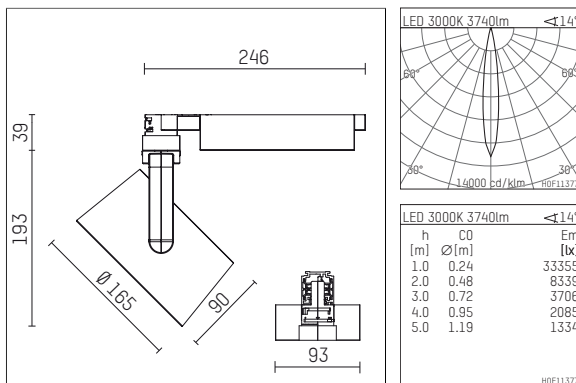

116 542 13 906 | silver

lo.nely 4
spotlight
LED | 55 W 3000 K

- spotlight lo.nely 4
- with 3 circuit universal adapter
- for Hoffmeister control.x tracks
- circuit selection is possible while adapter is inserted into the track
- passive thermo management
- with LED 4400 lm
- colour temperature: 3000 K
- colour rendering index: CRI >90
- L90 / B10 (50.000h)
- SDCM < 2
- net luminous flux: 3740 lm
- total load: 55 W
- luminous efficacy: 68,0 lm/W
- spot
- beam angle: 15 °
- LED power unit integrated in adapter, electronic (POTI), 220-240 V, 0/50/60 Hz
- temperature-controlled LED circuit board (NTC)
- amplitude dimming
- adapter with integrated potentiometer
- dimming range: 100-1 %
- housing of die cast aluminium
- adapter of fibreglass reinforced thermoplastic
- microprismatic filter with very high rate of light transmission
- color-, protection- and conversion-filters are available as accessory
- length: 246 mm, width: 93 mm, height: 232 mm
- rotatable 360°, 95° tilttable (can be fixed)
- weight: 2,15 kg
- protection rating: IP20
- protection class I
- 5 years Hoffmeister warranty
- Made in Germany
- maximum ambient temperature: 35 ° C
- certificates: manufactured according to DIN VDE 0711 / EN 60598, CE
- colour: silver
- 116 542 13 906

Additional optional accessory components

description accessory general	dimensions in mm	item number	pic.-No.
honeycomb louver für Strahler lo.nely Größe 4		116 578 00 000	01
sculpture lens for spotlights lo.nely size 4	Ø: 146,5	116 571 00 000	02
soft.shape lens for spotlights lo.nely size 4	Ø: 146,5	116 570 00 000	03
soft.spot lens for spotlights lo.nely size 4	Ø: 146,5	116 574 00 000	03
prismatic glass for spotlights lo.nely size 4	Ø: 146,5	116 573 00 000	04
wide flood structured glas for spotlights lo.nely size 4	Ø: 146,5	116 572 00 000	02