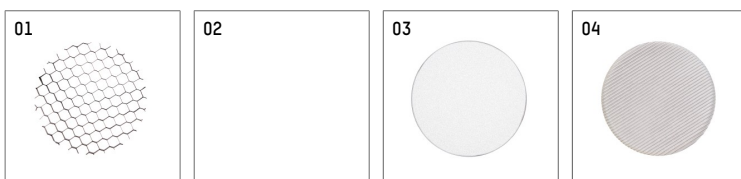

- Overview of accessories on the following page / s

116 542 13 906
accessory

Optional accessories

description accessory general	dimensions in mm	item number	pic.-No.
antiglare flaps, 8-leaf barn door with connection ring 11656000721 (black) for spotlights lo.nely size 4		116 564 00 721	01
connection ring suitable for attachment of accessories for spotlights lo.nely size 4		116 560 00 906	02
tube screen suitable for attachment of accessories for spotlights lo.nely size 4		116 561 00 906	03
connection tube with cross louver suitable for attachment of accessories for spotlights lo.nely size 4		116 562 00 906	04
visor suitable for attachment of accessories for spotlights lo.nely size 4		116 563 00 906	05

Additional optional accessory components

description accessory general	dimensions in mm	item number	pic.-No.
honeycomb louver für Strahler lo.nely Größe 4		116 578 00 000	01
sculpture lens for spotlights lo.nely size 4	Ø: 146,5	116 571 00 000	02
soft.shape lens for spotlights lo.nely size 4	Ø: 146,5	116 570 00 000	03
soft.spot lens for spotlights lo.nely size 4	Ø: 146,5	116 574 00 000	03
prismatic glass for spotlights lo.nely size 4	Ø: 146,5	116 573 00 000	04
wide flood structured glas for spotlights lo.nely size 4	Ø: 146,5	116 572 00 000	02