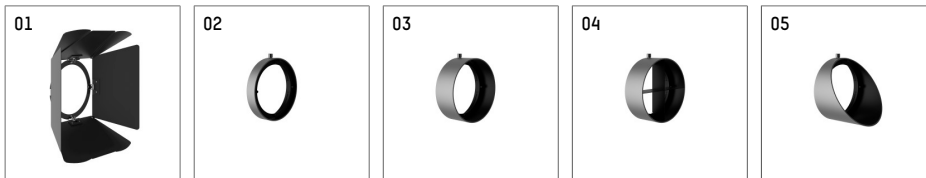

116 542 13 906 | silver

lo.nely 4
spotlight
LED | 55 W 3000 K

- spotlight lo.nely 4
- with 3 circuit universal adapter
- for Hoffmeister control.x tracks
- circuit selection is possible while adapter is inserted into the track
- passive thermo management
- with LED 4400 lm
- colour temperature: 3000 K
- colour rendering index: CRI >90
- L90 / B10 (50.000h)
- SDCM < 2
- net luminous flux: 3740 lm
- total load: 55 W
- luminous efficacy: 68,0 lm/W
- spot
- beam angle: 15 °
- LED power unit integrated in adapter, electronic (POTI), 220-240 V, 0/50/60 Hz
- temperature-controlled LED circuit board (NTC)
- amplitude dimming
- adapter with integrated potentiometer
- dimming range: 100-1 %
- housing of die cast aluminium
- adapter of fibreglass reinforced thermoplastic
- microprismatic filter with very high rate of light transmission
- color-, protection- and conversion-filters are available as accessory
- length: 246 mm, width: 93 mm, height: 232 mm
- rotatable 360°, 95° tilttable (can be fixed)
- weight: 2,15 kg
- protection rating: IP20
- protection class I
- 5 years Hoffmeister warranty
- Made in Germany
- maximum ambient temperature: 35 ° C
- certificates: manufactured according to DIN VDE 0711 / EN 60598, CE
- colour: silver
- 116 542 13 906

- Overview of accessories on the following page / s

116 542 13 906
accessory

Optional accessories

description accessory general	dimensions in mm	item number	pic.-No.
antiglare flaps, 8-leaf barn door with connection ring 11656000721 (black) for spotlights lo.nely size 4		116 564 00 721	01
connection ring suitable for attachment of accessories for spotlights lo.nely size 4		116 560 00 906	02
tube screen suitable for attachment of accessories for spotlights lo.nely size 4		116 561 00 906	03
connection tube with cross louver suitable for attachment of accessories for spotlights lo.nely size 4		116 562 00 906	04
visor suitable for attachment of accessories for spotlights lo.nely size 4		116 563 00 906	05