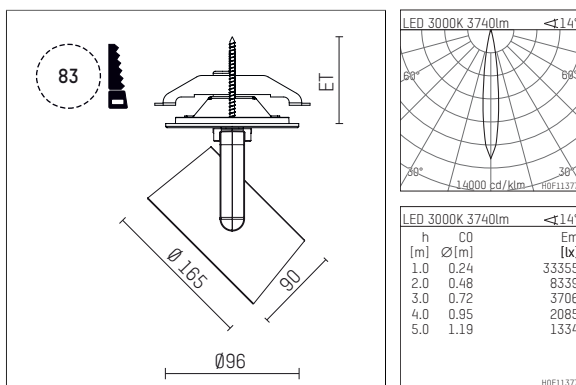

## 11654213 910-PA | white

lo.nely 4  
spotlight  
LED | 55 W 3000 K

- spotlight lo.nely 4
- with recessed mounting plate
- for recessed installation into wall or ceiling
- passive thermo management
- with LED 4400 lm
- colour temperature: 3000 K
- colour rendering index: CRI >90
- L90 / B10 (50.000h)
- SDCM < 2
- net luminous flux: 3740 lm
- total load: 55 W
- luminous efficacy: 68,0 lm/W
- spot
- beam angle: 15 °
- with external LED power unit, electronic, 220-240 V, 0/50/60 Hz
- power supply: supply cord with plug connection 2x5x2,5 mm<sup>2</sup>, length: 360 mm
- suitable for through wiring
- housing of die cast aluminium
- microprismatic filter with very high rate of light transmission
- ceiling plate of die cast aluminium
- color-, protection- and conversion-filters are available as accessory
- diameter: 96 mm, recessing diameter: 83 mm
- recessing depth: 115 mm, ceiling thickness: 1-45 mm
- rotatable 360°, 95° tiltable (can be fixed)
- weight: 2,25 kg
- protection rating: IP20
- protection class I
- 5 years Hoffmeister warranty
- Made in Germany
- maximum ambient temperature: 35 ° C
- certificates: manufactured according to DIN VDE 0711 / EN 60598, CE
- colour: white (RAL9016)
- 11654213 910-PA

### Additional optional accessory components

description accessory general	dimensions in mm	item number	pic.-No.
honeycomb louver für Strahler lo.nely Größe 4		116 578 00 000	01
sculpture lens for spotlights lo.nely size 4	Ø: 146,5	116 571 00 000	02
soft.shape lens for spotlights lo.nely size 4	Ø: 146,5	116 570 00 000	03
soft.spot lens for spotlights lo.nely size 4	Ø: 146,5	116 574 00 000	03
prismatic glass for spotlights lo.nely size 4	Ø: 146,5	116 573 00 000	04
wide flood structured glas for spotlights lo.nely size 4	Ø: 146,5	116 572 00 000	02