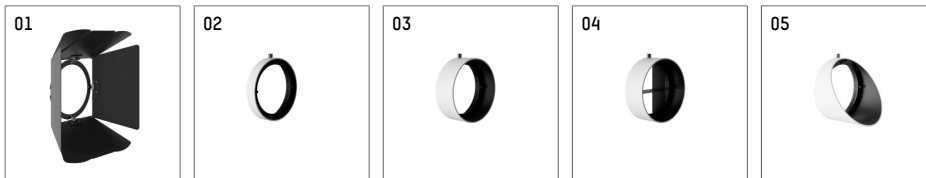

116 542 13 910 | white

lo.nely 4
spotlight
LED | 55 W 3000 K

- spotlight lo.nely 4
- with 3 circuit universal adapter
- for Hoffmeister control.x tracks
- circuit selection is possible while adapter is inserted into the track
- passive thermo management
- with LED 4400 lm
- colour temperature: 3000 K
- colour rendering index: CRI >90
- L90 / B10 (50.000h)
- SDCM < 2
- net luminous flux: 3740 lm
- total load: 55 W
- luminous efficacy: 68,0 lm/W
- spot
- beam angle: 15 °
- LED power unit integrated in adapter, electronic (POTI), 220-240 V, 0/50/60 Hz
- temperature-controlled LED circuit board (NTC)
- amplitude dimming
- adapter with integrated potentiometer
- dimming range: 100-1 %
- housing of die cast aluminium
- adapter of fibreglass reinforced thermoplastic
- microprismatic filter with very high rate of light transmission
- color-, protection- and conversion-filters are available as accessory
- length: 246 mm, width: 93 mm, height: 232 mm
- rotatable 360°, 95° tilttable (can be fixed)
- weight: 2,15 kg
- protection rating: IP20
- protection class I
- 5 years Hoffmeister warranty
- Made in Germany
- maximum ambient temperature: 35 ° C
- certificates: manufactured according to DIN VDE 0711 / EN 60598, CE
- colour: white (RAL9016)
- 116 542 13 910

- Overview of accessories on the following page / s

116 542 13 910
accessory

Optional accessories

description accessory general	dimensions in mm	item number	pic.-No.
antiglare flaps, 8-leaf barn door with connection ring 11656000721 (black) for spotlights lo.nely size 4		116 564 00 721	01
connection ring suitable for attachment of accessories for spotlights lo.nely size 4		116 560 00 910	02
tube screen suitable for attachment of accessories for spotlights lo.nely size 4		116 561 00 910	03
connection tube with cross louver suitable for attachment of accessories for spotlights lo.nely size 4		116 562 00 910	04
visor suitable for attachment of accessories for spotlights lo.nely size 4		116 563 00 910	05