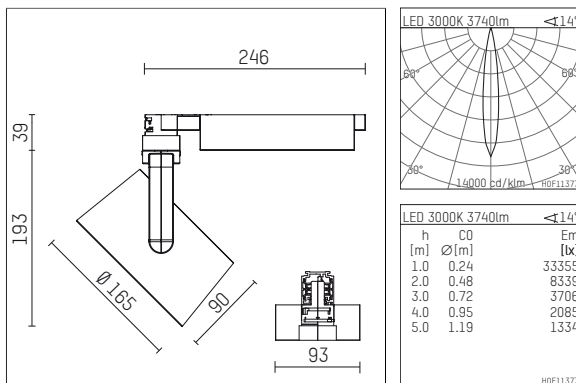

116 542 13 910 | white

lo.nely 4
spotlight
LED | 55 W 3000 K

- spotlight lo.nely 4
- with 3 circuit universal adapter
- for Hoffmeister control.x tracks
- circuit selection is possible while adapter is inserted into the track
- passive thermo management
- with LED 4400 lm
- colour temperature: 3000 K
- colour rendering index: CRI >90
- L90 / B10 (50.000h)
- SDCM < 2
- net luminous flux: 3740 lm
- total load: 55 W
- luminous efficacy: 68,0 lm/W
- spot
- beam angle: 15 °
- LED power unit integrated in adapter, electronic (POTI), 220-240 V, 0/50/60 Hz
- temperature-controlled LED circuit board (NTC)
- amplitude dimming
- adapter with integrated potentiometer
- dimming range: 100-1 %
- housing of die cast aluminium
- adapter of fibreglass reinforced thermoplastic
- microprismatic filter with very high rate of light transmission
- color-, protection- and conversion-filters are available as accessory
- length: 246 mm, width: 93 mm, height: 232 mm
- rotatable 360°, 95° tilttable (can be fixed)
- weight: 2,15 kg
- protection rating: IP20
- protection class I
- 5 years Hoffmeister warranty
- Made in Germany
- maximum ambient temperature: 35 ° C
- certificates: manufactured according to DIN VDE 0711 / EN 60598, CE
- colour: white (RAL9016)
- 116 542 13 910

Additional optional accessory components

description accessory general	dimensions in mm	item number	pic.-No.
honeycomb louver für Strahler lo.nely Größe 4		116 578 00 000	01
sculpture lens for spotlights lo.nely size 4	Ø: 146,5	116 571 00 000	02
soft.shape lens for spotlights lo.nely size 4	Ø: 146,5	116 570 00 000	03
soft.spot lens for spotlights lo.nely size 4	Ø: 146,5	116 574 00 000	03
prismatic glass for spotlights lo.nely size 4	Ø: 146,5	116 573 00 000	04
wide flood structured glas for spotlights lo.nely size 4	Ø: 146,5	116 572 00 000	02