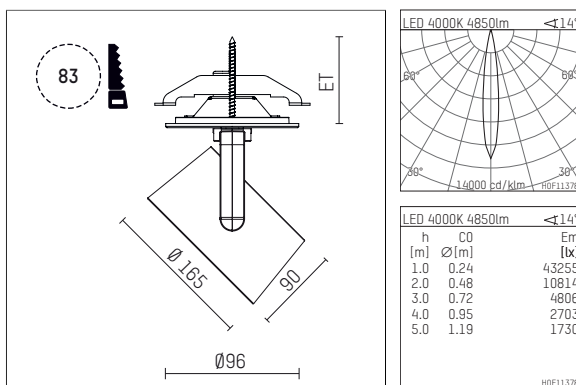

11654214 721-PA | black

lo.nely 4
spotlight
LED | 55 W 4000 K

- spotlight lo.nely 4
- with recessed mounting plate
- for recessed installation into wall or ceiling
- passive thermo management
- with LED 5700 lm
- colour temperature: 4000 K
- colour rendering index: CRI >80
- L90 / B10 (50.000h)
- SDCM < 2
- net luminous flux: 4850 lm
- total load: 55 W
- luminous efficacy: 88,2 lm/W
- spot
- beam angle: 15 °
- with external LED power unit, electronic, 220-240 V, 0/50/60 Hz
- power supply: supply cord with plug connection 2x5x2,5 mm², length: 360 mm
- suitable for through wiring
- housing of die cast aluminium
- microprismatic filter with very high rate of light transmission
- ceiling plate of die cast aluminium
- color-, protection- and conversion-filters are available as accessory
- diameter: 96 mm, recessing diameter: 83 mm
- recessing depth: 115 mm, ceiling thickness: 1-45 mm
- rotatable 360°, 95° tiltable (can be fixed)
- weight: 2,25 kg
- protection rating: IP20
- protection class I
- 5 years Hoffmeister warranty
- Made in Germany
- maximum ambient temperature: 35 ° C
- certificates: manufactured according to DIN VDE 0711 / EN 60598, CE
- colour: black
- 11654214 721-PA

Additional optional accessory components

description accessory general	dimensions in mm	item number	pic.-No.
honeycomb louver für Strahler lo.nely Größe 4		116 578 00 000	01
sculpture lens for spotlights lo.nely size 4	Ø: 146,5	116 571 00 000	02
soft.shape lens for spotlights lo.nely size 4	Ø: 146,5	116 570 00 000	03
soft.spot lens for spotlights lo.nely size 4	Ø: 146,5	116 574 00 000	03
prismatic glass for spotlights lo.nely size 4	Ø: 146,5	116 573 00 000	04
wide flood structured glas for spotlights lo.nely size 4	Ø: 146,5	116 572 00 000	02