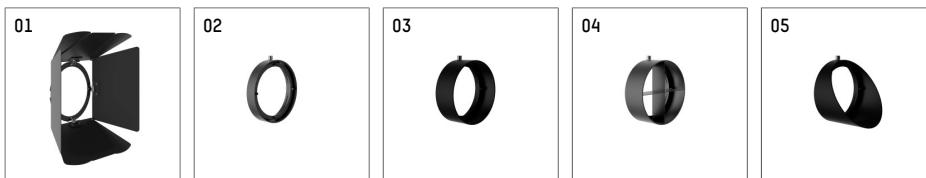

11654214 721-PA | black

lo.nely 4
spotlight
LED | 55 W 4000 K

- spotlight lo.nely 4
- with recessed mounting plate
- for recessed installation into wall or ceiling
- passive thermo management
- with LED 5700 lm
- colour temperature: 4000 K
- colour rendering index: CRI >80
- L90 / B10 (50.000h)
- SDCM < 2
- net luminous flux: 4850 lm
- total load: 55 W
- luminous efficacy: 88,2 lm/W
- spot
- beam angle: 15 °
- with external LED power unit, electronic, 220-240 V, 0/50/60 Hz
- power supply: supply cord with plug connection 2x5x2,5 mm², length: 360 mm
- suitable for through wiring
- housing of die cast aluminium
- microprismatic filter with very high rate of light transmission
- ceiling plate of die cast aluminium
- color-, protection- and conversion-filters are available as accessory
- diameter: 96 mm, recessing diameter: 83 mm
- recessing depth: 115 mm, ceiling thickness: 1-45 mm
- rotatable 360°, 95° tiltable (can be fixed)
- weight: 2,25 kg
- protection rating: IP20
- protection class I
- 5 years Hoffmeister warranty
- Made in Germany
- maximum ambient temperature: 35 ° C
- certificates: manufactured according to DIN VDE 0711 / EN 60598, CE
- colour: black
- 11654214 721-PA

Additional optional accessory components

description accessory general	dimensions in mm	item number	pic.-No.
honeycomb louver für Strahler lo.nely Größe 4		116 578 00 000	01
sculpture lens for spotlights lo.nely size 4	Ø: 146,5	116 571 00 000	02
soft.shape lens for spotlights lo.nely size 4	Ø: 146,5	116 570 00 000	03
soft.spot lens for spotlights lo.nely size 4	Ø: 146,5	116 574 00 000	03
prismatic glass for spotlights lo.nely size 4	Ø: 146,5	116 573 00 000	04
wide flood structured glas for spotlights lo.nely size 4	Ø: 146,5	116 572 00 000	02