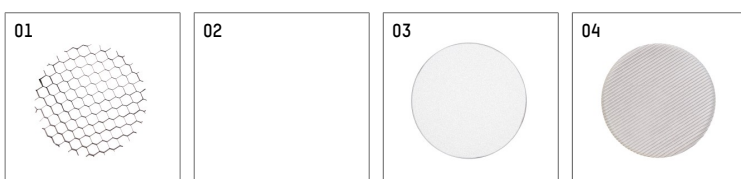

11654214 721-PA | black

lo.nely 4
spotlight
LED | 55 W 4000 K

- spotlight lo.nely 4
- with recessed mounting plate
- for recessed installation into wall or ceiling
- passive thermo management
- with LED 5700 lm
- colour temperature: 4000 K
- colour rendering index: CRI >80
- L90 / B10 (50.000h)
- SDCM < 2
- net luminous flux: 4850 lm
- total load: 55 W
- luminous efficacy: 88,2 lm/W
- spot
- beam angle: 15 °
- with external LED power unit, electronic, 220-240 V, 0/50/60 Hz
- power supply: supply cord with plug connection 2x5x2,5 mm², length: 360 mm
- suitable for through wiring
- housing of die cast aluminium
- microprismatic filter with very high rate of light transmission
- ceiling plate of die cast aluminium
- color-, protection- and conversion-filters are available as accessory
- diameter: 96 mm, recessing diameter: 83 mm
- recessing depth: 115 mm, ceiling thickness: 1-45 mm
- rotatable 360°, 95° tiltable (can be fixed)
- weight: 2,25 kg
- protection rating: IP20
- protection class I
- 5 years Hoffmeister warranty
- Made in Germany
- maximum ambient temperature: 35 ° C
- certificates: manufactured according to DIN VDE 0711 / EN 60598, CE
- colour: black
- 11654214 721-PA

Additional optional accessory components

description accessory general	dimensions in mm	item number	pic.-No.
honeycomb louver für Strahler lo.nely Größe 4		116 578 00 000	01
sculpture lens for spotlights lo.nely size 4	Ø: 146,5	116 571 00 000	02
soft.shape lens for spotlights lo.nely size 4	Ø: 146,5	116 570 00 000	03
soft.spot lens for spotlights lo.nely size 4	Ø: 146,5	116 574 00 000	03
prismatic glass for spotlights lo.nely size 4	Ø: 146,5	116 573 00 000	04
wide flood structured glas for spotlights lo.nely size 4	Ø: 146,5	116 572 00 000	02