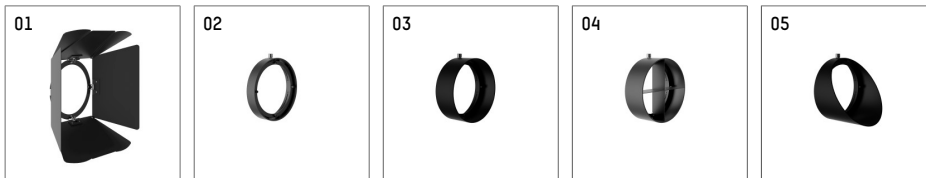

116 542 14 721 | black

lo.nely 4
spotlight
LED | 55 W 4000 K

- spotlight lo.nely 4
- with 3 circuit universal adapter
- for Hoffmeister control.x tracks
- circuit selection is possible while adapter is inserted into the track
- passive thermo management
- with LED 5700 lm
- colour temperature: 4000 K
- colour rendering index: CRI >80
- L90 / B10 (50.000h)
- SDCM < 2
- net luminous flux: 4850 lm
- total load: 55 W
- luminous efficacy: 88,2 lm/W
- spot
- beam angle: 15 °
- LED power unit integrated in adapter, electronic (POTI), 220-240 V, 0/50/60 Hz
- temperature-controlled LED circuit board (NTC)
- amplitude dimming
- adapter with integrated potentiometer
- dimming range: 100-1 %
- housing of die cast aluminium
- adapter of fibreglass reinforced thermoplastic
- microprismatic filter with very high rate of light transmission
- color-, protection- and conversion-filters are available as accessory
- length: 246 mm, width: 93 mm, height: 232 mm
- rotatable 360°, 95° tilttable (can be fixed)
- weight: 2,15 kg
- protection rating: IP20
- protection class I
- 5 years Hoffmeister warranty
- Made in Germany
- maximum ambient temperature: 35 ° C
- certificates: manufactured according to DIN VDE 0711 / EN 60598, CE
- colour: black
- 116 542 14 721

- Overview of accessories on the following page / s

116 542 14 721
accessory

Optional accessories

description accessory general	dimensions in mm	item number	pic.-No.
antiglare flaps, 8-leaf barn door with connection ring 11656000721 (black) for spotlights lo.nely size 4		116 564 00 721	01
connection ring suitable for attachment of accessories for spotlights lo.nely size 4		116 560 00 721	02
tube screen suitable for attachment of accessories for spotlights lo.nely size 4		116 561 00 721	03
connection tube with cross louver suitable for attachment of accessories for spotlights lo.nely size 4		116 562 00 721	04
visor suitable for attachment of accessories for spotlights lo.nely size 4		116 563 00 721	05