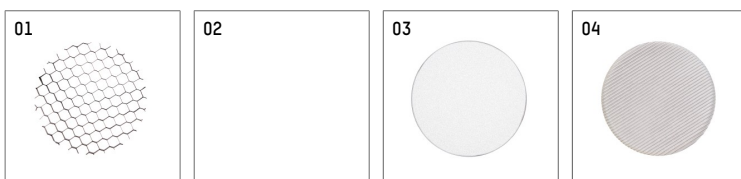

- Overview of accessories on the following page / s

116 542 14 721
accessory

Optional accessories

description accessory general	dimensions in mm	item number	pic.-No.
antiglare flaps, 8-leaf barn door with connection ring 11656000721 (black) for spotlights lo.nely size 4		116 564 00 721	01
connection ring suitable for attachment of accessories for spotlights lo.nely size 4		116 560 00 721	02
tube screen suitable for attachment of accessories for spotlights lo.nely size 4		116 561 00 721	03
connection tube with cross louver suitable for attachment of accessories for spotlights lo.nely size 4		116 562 00 721	04
visor suitable for attachment of accessories for spotlights lo.nely size 4		116 563 00 721	05

Additional optional accessory components

description accessory general	dimensions in mm	item number	pic.-No.
honeycomb louver für Strahler lo.nely Größe 4		116 578 00 000	01
sculpture lens for spotlights lo.nely size 4	Ø: 146,5	116 571 00 000	02
soft.shape lens for spotlights lo.nely size 4	Ø: 146,5	116 570 00 000	03
soft.spot lens for spotlights lo.nely size 4	Ø: 146,5	116 574 00 000	03
prismatic glass for spotlights lo.nely size 4	Ø: 146,5	116 573 00 000	04
wide flood structured glas for spotlights lo.nely size 4	Ø: 146,5	116 572 00 000	02