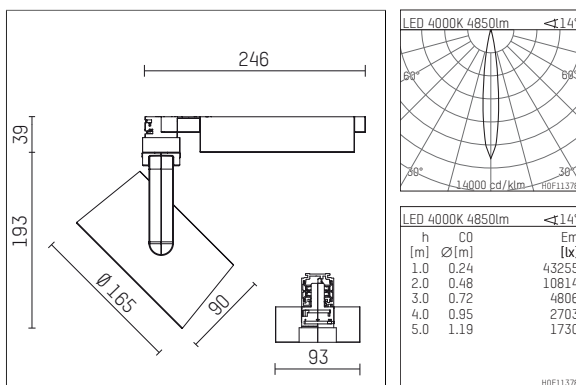

116 542 14 721 | black

lo.nely 4
spotlight
LED | 55 W 4000 K

- spotlight lo.nely 4
- with 3 circuit universal adapter
- for Hoffmeister control.x tracks
- circuit selection is possible while adapter is inserted into the track
- passive thermo management
- with LED 5700 lm
- colour temperature: 4000 K
- colour rendering index: CRI >80
- L90 / B10 (50.000h)
- SDCM < 2
- net luminous flux: 4850 lm
- total load: 55 W
- luminous efficacy: 88,2 lm/W
- spot
- beam angle: 15 °
- LED power unit integrated in adapter, electronic (POTI), 220-240 V, 0/50/60 Hz
- temperature-controlled LED circuit board (NTC)
- amplitude dimming
- adapter with integrated potentiometer
- dimming range: 100-1 %
- housing of die cast aluminium
- adapter of fibreglass reinforced thermoplastic
- microprismatic filter with very high rate of light transmission
- color-, protection- and conversion-filters are available as accessory
- length: 246 mm, width: 93 mm, height: 232 mm
- rotatable 360°, 95° tilttable (can be fixed)
- weight: 2,15 kg
- protection rating: IP20
- protection class I
- 5 years Hoffmeister warranty
- Made in Germany
- maximum ambient temperature: 35 ° C
- certificates: manufactured according to DIN VDE 0711 / EN 60598, CE
- colour: black
- 116 542 14 721

Additional optional accessory components

description accessory general	dimensions in mm	item number	pic.-No.
honeycomb louver für Strahler lo.nely Größe 4		116 578 00 000	01
sculpture lens for spotlights lo.nely size 4	Ø: 146,5	116 571 00 000	02
soft.shape lens for spotlights lo.nely size 4	Ø: 146,5	116 570 00 000	03
soft.spot lens for spotlights lo.nely size 4	Ø: 146,5	116 574 00 000	03
prismatic glass for spotlights lo.nely size 4	Ø: 146,5	116 573 00 000	04
wide flood structured glas for spotlights lo.nely size 4	Ø: 146,5	116 572 00 000	02