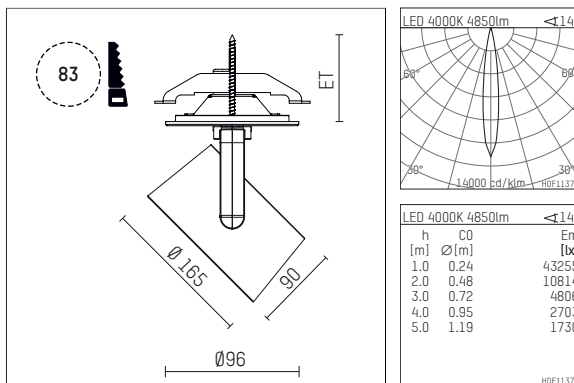

## 11654214 906-PA | silver

lo.nely 4  
spotlight  
LED | 55 W 4000 K

- spotlight lo.nely 4
- with recessed mounting plate
- for recessed installation into wall or ceiling
- passive thermo management
- with LED 5700 lm
- colour temperature: 4000 K
- colour rendering index: CRI >80
- L90 / B10 (50.000h)
- SDCM < 2
- net luminous flux: 4850 lm
- total load: 55 W
- luminous efficacy: 88,2 lm/W
- spot
- beam angle: 15 °
- with external LED power unit, electronic, 220-240 V, 0/50/60 Hz
- power supply: supply cord with plug connection 2x5x2,5 mm<sup>2</sup>, length: 360 mm
- suitable for through wiring
- housing of die cast aluminium
- microprismatic filter with very high rate of light transmission
- ceiling plate of die cast aluminium
- color-, protection- and conversion-filters are available as accessory
- diameter: 96 mm, recessing diameter: 83 mm
- recessing depth: 115 mm, ceiling thickness: 1-45 mm
- rotatable 360°, 95° tiltable (can be fixed)
- weight: 2,25 kg
- protection rating: IP20
- protection class I
- 5 years Hoffmeister warranty
- Made in Germany
- maximum ambient temperature: 35 ° C
- certificates: manufactured according to DIN VDE 0711 / EN 60598, CE
- colour: silver
- 11654214 906-PA

### Additional optional accessory components

description accessory general	dimensions in mm	item number	pic.-No.
honeycomb louver für Strahler lo.nely Größe 4		116 578 00 000	01
sculpture lens for spotlights lo.nely size 4	Ø: 146,5	116 571 00 000	02
soft.shape lens for spotlights lo.nely size 4	Ø: 146,5	116 570 00 000	03
soft.spot lens for spotlights lo.nely size 4	Ø: 146,5	116 574 00 000	03
prismatic glass for spotlights lo.nely size 4	Ø: 146,5	116 573 00 000	04
wide flood structured glas for spotlights lo.nely size 4	Ø: 146,5	116 572 00 000	02