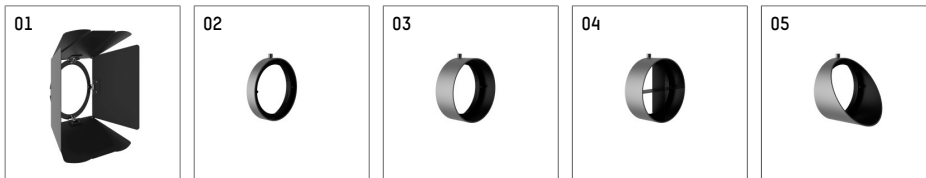

## 11654214 906-PA | silver

lo.nely 4  
spotlight  
LED | 55 W 4000 K

- spotlight lo.nely 4
- with recessed mounting plate
- for recessed installation into wall or ceiling
- passive thermo management
- with LED 5700 lm
- colour temperature: 4000 K
- colour rendering index: CRI >80
- L90 / B10 (50.000h)
- SDCM < 2
- net luminous flux: 4850 lm
- total load: 55 W
- luminous efficacy: 88,2 lm/W
- spot
- beam angle: 15 °
- with external LED power unit, electronic, 220-240 V, 0/50/60 Hz
- power supply: supply cord with plug connection 2x5x2,5 mm<sup>2</sup>, length: 360 mm
- suitable for through wiring
- housing of die cast aluminium
- microprismatic filter with very high rate of light transmission
- ceiling plate of die cast aluminium
- color-, protection- and conversion-filters are available as accessory
- diameter: 96 mm, recessing diameter: 83 mm
- recessing depth: 115 mm, ceiling thickness: 1-45 mm
- rotatable 360°, 95° tiltable (can be fixed)
- weight: 2,25 kg
- protection rating: IP20
- protection class I
- 5 years Hoffmeister warranty
- Made in Germany
- maximum ambient temperature: 35 ° C
- certificates: manufactured according to DIN VDE 0711 / EN 60598, CE
- colour: silver
- 11654214 906-PA

### Optional accessories

description accessory general	dimensions in mm	item number	pic.-No.
antiglare flaps, 8-leaf barn door with connection ring 11656000721 (black) for spotlights lo.nely size 4		116 564 00 721	01
connection ring suitable for attachment of accessories for spotlights lo.nely size 4		116 560 00 906	02
tube screen suitable for attachment of accessories for spotlights lo.nely size 4		116 561 00 906	03
connection tube with cross louver suitable for attachment of accessories for spotlights lo.nely size 4		116 562 00 906	04
visor suitable for attachment of accessories for spotlights lo.nely size 4		116 563 00 906	05