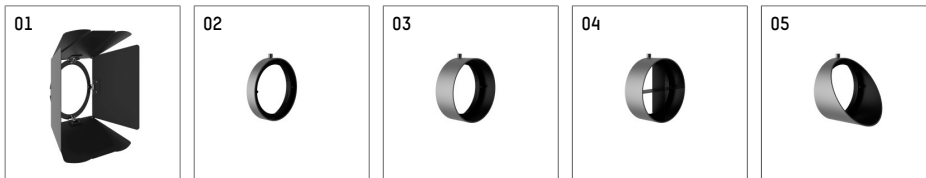

**116 542 14 906 | silver**

lo.nely 4  
spotlight  
LED | 55 W 4000 K

- spotlight lo.nely 4
- with 3 circuit universal adapter
- for Hoffmeister control.x tracks
- circuit selection is possible while adapter is inserted into the track
- passive thermo management
- with LED 5700 lm
- colour temperature: 4000 K
- colour rendering index: CRI >80
- L90 / B10 (50.000h)
- SDCM < 2
- net luminous flux: 4850 lm
- total load: 55 W
- luminous efficacy: 88,2 lm/W
- spot
- beam angle: 15 °
- LED power unit integrated in adapter, electronic (POTI), 220-240 V, 0/50/60 Hz
- temperature-controlled LED circuit board (NTC)
- amplitude dimming
- adapter with integrated potentiometer
- dimming range: 100-1 %
- housing of die cast aluminium
- adapter of fibreglass reinforced thermoplastic
- microprismatic filter with very high rate of light transmission
- color-, protection- and conversion-filters are available as accessory
- length: 246 mm, width: 93 mm, height: 232 mm
- rotatable 360°, 95° tilttable (can be fixed)
- weight: 2,15 kg
- protection rating: IP20
- protection class I
- 5 years Hoffmeister warranty
- Made in Germany
- maximum ambient temperature: 35 ° C
- certificates: manufactured according to DIN VDE 0711 / EN 60598, CE
- colour: silver
- 116 542 14 906

### Optional accessories

description accessory general	dimensions in mm	item number	pic.-No.
antiglare flaps, 8-leaf barn door with connection ring 11656000721 (black) for spotlights lo.nely size 4		116 564 00 721	01
connection ring suitable for attachment of accessories for spotlights lo.nely size 4		116 560 00 906	02
tube screen suitable for attachment of accessories for spotlights lo.nely size 4		116 561 00 906	03
connection tube with cross louver suitable for attachment of accessories for spotlights lo.nely size 4		116 562 00 906	04
visor suitable for attachment of accessories for spotlights lo.nely size 4		116 563 00 906	05