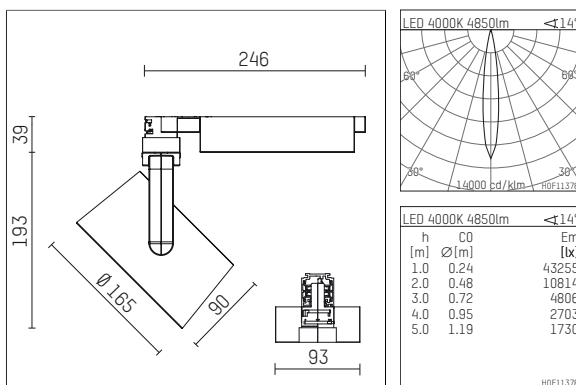

**116 542 14 906 | silver**

lo.nely 4  
spotlight  
LED | 55 W 4000 K

- spotlight lo.nely 4
- with 3 circuit universal adapter
- for Hoffmeister control.x tracks
- circuit selection is possible while adapter is inserted into the track
- passive thermo management
- with LED 5700 lm
- colour temperature: 4000 K
- colour rendering index: CRI >80
- L90 / B10 (50.000h)
- SDCM < 2
- net luminous flux: 4850 lm
- total load: 55 W
- luminous efficacy: 88,2 lm/W
- spot
- beam angle: 15 °
- LED power unit integrated in adapter, electronic (POTI), 220-240 V, 0/50/60 Hz
- temperature-controlled LED circuit board (NTC)
- amplitude dimming
- adapter with integrated potentiometer
- dimming range: 100-1 %
- housing of die cast aluminium
- adapter of fibreglass reinforced thermoplastic
- microprismatic filter with very high rate of light transmission
- color-, protection- and conversion-filters are available as accessory
- length: 246 mm, width: 93 mm, height: 232 mm
- rotatable 360°, 95° tilttable (can be fixed)
- weight: 2,15 kg
- protection rating: IP20
- protection class I
- 5 years Hoffmeister warranty
- Made in Germany
- maximum ambient temperature: 35 ° C
- certificates: manufactured according to DIN VDE 0711 / EN 60598, CE
- colour: silver
- 116 542 14 906

### Additional optional accessory components

description accessory general	dimensions in mm	item number	pic.-No.
honeycomb louver für Strahler lo.nely Größe 4		116 578 00 000	01
sculpture lens for spotlights lo.nely size 4	Ø: 146,5	116 571 00 000	02
soft.shape lens for spotlights lo.nely size 4	Ø: 146,5	116 570 00 000	03
soft.spot lens for spotlights lo.nely size 4	Ø: 146,5	116 574 00 000	03
prismatic glass for spotlights lo.nely size 4	Ø: 146,5	116 573 00 000	04
wide flood structured glas for spotlights lo.nely size 4	Ø: 146,5	116 572 00 000	02