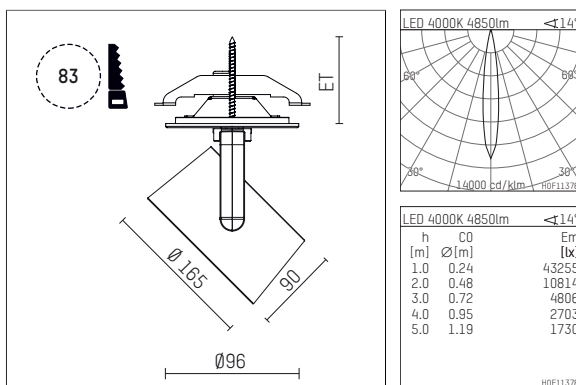

## 11654214 910-PA | white

lo.nely 4  
spotlight  
LED | 55 W 4000 K

- spotlight lo.nely 4
- with recessed mounting plate
- for recessed installation into wall or ceiling
- passive thermo management
- with LED 5700 lm
- colour temperature: 4000 K
- colour rendering index: CRI >80
- L90 / B10 (50.000h)
- SDCM < 2
- net luminous flux: 4850 lm
- total load: 55 W
- luminous efficacy: 88,2 lm/W
- spot
- beam angle: 15 °
- with external LED power unit, electronic, 220-240 V, 0/50/60 Hz
- power supply: supply cord with plug connection 2x5x2,5 mm², length: 360 mm
- suitable for through wiring
- housing of die cast aluminium
- microprismatic filter with very high rate of light transmission
- ceiling plate of die cast aluminium
- color-, protection- and conversion-filters are available as accessory
- diameter: 96 mm, recessing diameter: 83 mm
- recessing depth: 115 mm, ceiling thickness: 1-45 mm
- rotatable 360°, 95° tilttable (can be fixed)
- weight: 2,25 kg
- protection rating: IP20
- protection class I
- 5 years Hoffmeister warranty
- Made in Germany
- maximum ambient temperature: 35 °C
- certificates: manufactured according to DIN VDE 0711 / EN 60598, CE
- colour: white (RAL9016)
- 11654214 910-PA

### Additional optional accessory components

description accessory general	dimensions in mm	item number	pic.-No.
honeycomb louver für Strahler lo.nely Größe 4		116 578 00 000	01
sculpture lens for spotlights lo.nely size 4	Ø: 146,5	116 571 00 000	02
soft.shape lens for spotlights lo.nely size 4	Ø: 146,5	116 570 00 000	03
soft.spot lens for spotlights lo.nely size 4	Ø: 146,5	116 574 00 000	03
prismatic glass for spotlights lo.nely size 4	Ø: 146,5	116 573 00 000	04
wide flood structured glas for spotlights lo.nely size 4	Ø: 146,5	116 572 00 000	02