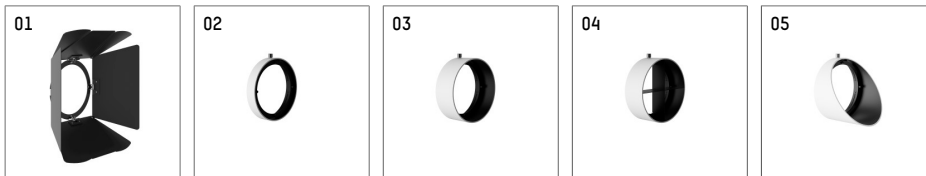

## 11654214 910-PA | white

lo.nely 4  
spotlight  
LED | 55 W 4000 K

- spotlight lo.nely 4
- with recessed mounting plate
- for recessed installation into wall or ceiling
- passive thermo management
- with LED 5700 lm
- colour temperature: 4000 K
- colour rendering index: CRI >80
- L90 / B10 (50.000h)
- SDCM < 2
- net luminous flux: 4850 lm
- total load: 55 W
- luminous efficacy: 88,2 lm/W
- spot
- beam angle: 15 °
- with external LED power unit, electronic, 220-240 V, 0/50/60 Hz
- power supply: supply cord with plug connection 2x5x2,5 mm², length: 360 mm
- suitable for through wiring
- housing of die cast aluminium
- microprismatic filter with very high rate of light transmission
- ceiling plate of die cast aluminium
- color-, protection- and conversion-filters are available as accessory
- diameter: 96 mm, recessing diameter: 83 mm
- recessing depth: 115 mm, ceiling thickness: 1-45 mm
- rotatable 360°, 95° tilttable (can be fixed)
- weight: 2,25 kg
- protection rating: IP20
- protection class I
- 5 years Hoffmeister warranty
- Made in Germany
- maximum ambient temperature: 35 °C
- certificates: manufactured according to DIN VDE 0711 / EN 60598, CE
- colour: white (RAL9016)
- 11654214 910-PA

### Optional accessories

description accessory general	dimensions in mm	item number	pic.-No.
antiglare flaps, 8-leaf barn door with connection ring 11656000721 (black) for spotlights lo.nely size 4		116 564 00 721	01
connection ring suitable for attachment of accessories for spotlights lo.nely size 4		116 560 00 910	02
tube screen suitable for attachment of accessories for spotlights lo.nely size 4		116 561 00 910	03
connection tube with cross louver suitable for attachment of accessories for spotlights lo.nely size 4		116 562 00 910	04
visor suitable for attachment of accessories for spotlights lo.nely size 4		116 563 00 910	05