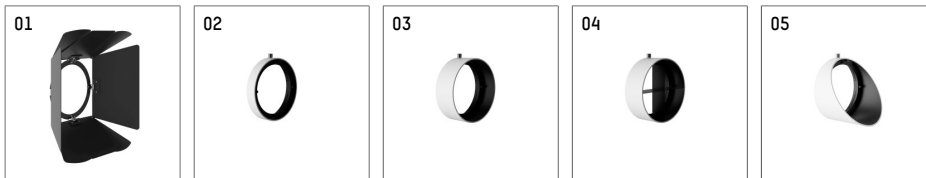

**116 542 14 910 | white**

lo.nely 4  
spotlight  
LED | 55 W 4000 K

- spotlight lo.nely 4
- with 3 circuit universal adapter
- for Hoffmeister control.x tracks
- circuit selection is possible while adapter is inserted into the track
- passive thermo management
- with LED 5700 lm
- colour temperature: 4000 K
- colour rendering index: CRI >80
- L90 / B10 (50.000h)
- SDCM < 2
- net luminous flux: 4850 lm
- total load: 55 W
- luminous efficacy: 88,2 lm/W
- spot
- beam angle: 15 °
- LED power unit integrated in adapter, electronic (POTI), 220-240 V, 0/50/60 Hz
- temperature-controlled LED circuit board (NTC)
- amplitude dimming
- adapter with integrated potentiometer
- dimming range: 100-1 %
- housing of die cast aluminium
- adapter of fibreglass reinforced thermoplastic
- microprismatic filter with very high rate of light transmission
- color-, protection- and conversion-filters are available as accessory
- length: 246 mm, width: 93 mm, height: 232 mm
- rotatable 360°, 95° tilttable (can be fixed)
- weight: 2,15 kg
- protection rating: IP20
- protection class I
- 5 years Hoffmeister warranty
- Made in Germany
- maximum ambient temperature: 35 ° C
- certificates: manufactured according to DIN VDE 0711 / EN 60598, CE
- colour: white (RAL9016)
- 116 542 14 910

### Optional accessories

description accessory general	dimensions in mm	item number	pic.-No.
antiglare flaps, 8-leaf barn door with connection ring 11656000721 (black) for spotlights lo.nely size 4		116 564 00 721	01
connection ring suitable for attachment of accessories for spotlights lo.nely size 4		116 560 00 910	02
tube screen suitable for attachment of accessories for spotlights lo.nely size 4		116 561 00 910	03
connection tube with cross louver suitable for attachment of accessories for spotlights lo.nely size 4		116 562 00 910	04
visor suitable for attachment of accessories for spotlights lo.nely size 4		116 563 00 910	05