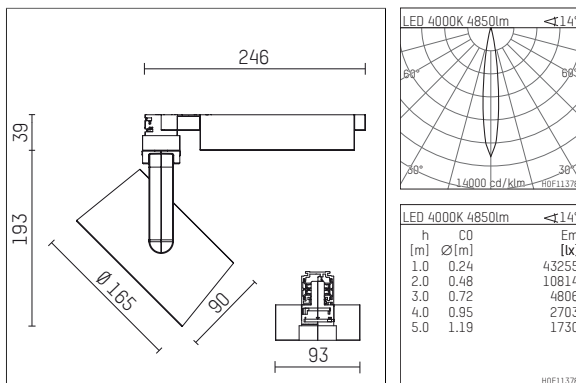

**116 542 14 910 | white**

lo.nely 4  
spotlight  
LED | 55 W 4000 K

- spotlight lo.nely 4
- with 3 circuit universal adapter
- for Hoffmeister control.x tracks
- circuit selection is possible while adapter is inserted into the track
- passive thermo management
- with LED 5700 lm
- colour temperature: 4000 K
- colour rendering index: CRI >80
- L90 / B10 (50.000h)
- SDCM < 2
- net luminous flux: 4850 lm
- total load: 55 W
- luminous efficacy: 88,2 lm/W
- spot
- beam angle: 15 °
- LED power unit integrated in adapter, electronic (POTI), 220-240 V, 0/50/60 Hz
- temperature-controlled LED circuit board (NTC)
- amplitude dimming
- adapter with integrated potentiometer
- dimming range: 100-1 %
- housing of die cast aluminium
- adapter of fibreglass reinforced thermoplastic
- microprismatic filter with very high rate of light transmission
- color-, protection- and conversion-filters are available as accessory
- length: 246 mm, width: 93 mm, height: 232 mm
- rotatable 360°, 95° tilttable (can be fixed)
- weight: 2,15 kg
- protection rating: IP20
- protection class I
- 5 years Hoffmeister warranty
- Made in Germany
- maximum ambient temperature: 35 ° C
- certificates: manufactured according to DIN VDE 0711 / EN 60598, CE
- colour: white (RAL9016)
- 116 542 14 910

### Additional optional accessory components

description accessory general	dimensions in mm	item number	pic.-No.
honeycomb louver für Strahler lo.nely Größe 4		116 578 00 000	01
sculpture lens for spotlights lo.nely size 4	Ø: 146,5	116 571 00 000	02
soft.shape lens for spotlights lo.nely size 4	Ø: 146,5	116 570 00 000	03
soft.spot lens for spotlights lo.nely size 4	Ø: 146,5	116 574 00 000	03
prismatic glass for spotlights lo.nely size 4	Ø: 146,5	116 573 00 000	04
wide flood structured glas for spotlights lo.nely size 4	Ø: 146,5	116 572 00 000	02