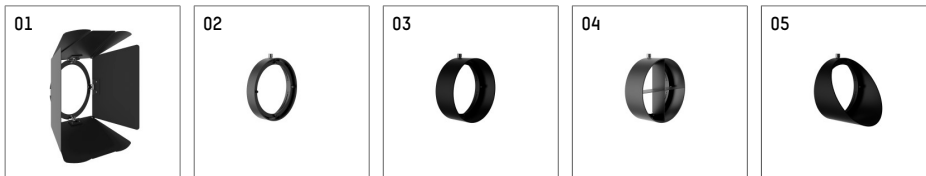

116 543 02 721 D | black

lo.nely 4
spotlight
LED | 55 W 2700 K

- spotlight lo.nely 4
- with 3 circuit DALI adapter
- for Hoffmeister control.x tracks
- circuit selection is possible while adapter is inserted into the track
- passive thermo management
- with LED 3300 lm
- colour temperature: 2700 K
- colour rendering index: CRI >90
- L90 / B10 (50.000h)
- SDCM < 3
- net luminous flux: 2920 lm
- total load: 55 W
- luminous efficacy: 53,1 lm/W
- medium
- beam angle: 25 °
- LED power unit integrated in adapter, electronic (DALI), 220-240 V, 0/50/60 Hz
- temperature-controlled LED circuit board (NTC)
- amplitude dimming
- dimming range: 100-1 %
- housing of die cast aluminium
- adapter of fibreglass reinforced thermoplastic
- safety glass, clear
- color-, protection- and conversion-filters are available as accessory
- length: 246 mm, width: 93 mm, height: 232 mm
- rotatable 360°, 95° tilttable (can be fixed)
- weight: 2,15 kg
- protection rating: IP20
- protection class I
- 5 years Hoffmeister warranty
- Made in Germany
- maximum ambient temperature: 35 ° C
- certificates: manufactured according to DIN VDE 0711 / EN 60598, CE
- colour: black
- 116 543 02 721 D

- Overview of accessories on the following page / s

116 543 02 721 D
accessory

Optional accessories

description accessory general	dimensions in mm	item number	pic.-No.
antiglare flaps, 8-leaf barn door with connection ring 11656000721 (black) for spotlights lo.nely size 4		116 564 00 721	01
connection ring suitable for attachment of accessories for spotlights lo.nely size 4		116 560 00 721	02
tube screen suitable for attachment of accessories for spotlights lo.nely size 4		116 561 00 721	03
connection tube with cross louver suitable for attachment of accessories for spotlights lo.nely size 4		116 562 00 721	04
visor suitable for attachment of accessories for spotlights lo.nely size 4		116 563 00 721	05