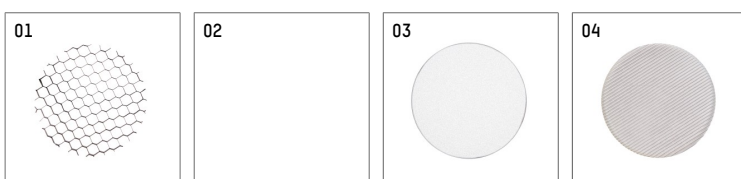

- Overview of accessories on the following page / s

116 543 02 721 D
accessory

Optional accessories

description accessory general	dimensions in mm	item number	pic.-No.
antiglare flaps, 8-leaf barn door with connection ring 11656000721 (black) for spotlights lo.nely size 4		116 564 00 721	01
connection ring suitable for attachment of accessories for spotlights lo.nely size 4		116 560 00 721	02
tube screen suitable for attachment of accessories for spotlights lo.nely size 4		116 561 00 721	03
connection tube with cross louver suitable for attachment of accessories for spotlights lo.nely size 4		116 562 00 721	04
visor suitable for attachment of accessories for spotlights lo.nely size 4		116 563 00 721	05

Additional optional accessory components

description accessory general	dimensions in mm	item number	pic.-No.
honeycomb louver für Strahler lo.nely Größe 4		116 578 00 000	01
sculpture lens for spotlights lo.nely size 4	Ø: 146,5	116 571 00 000	02
soft.shape lens for spotlights lo.nely size 4	Ø: 146,5	116 570 00 000	03
soft.spot lens for spotlights lo.nely size 4	Ø: 146,5	116 574 00 000	03
prismatic glass for spotlights lo.nely size 4	Ø: 146,5	116 573 00 000	04
wide flood structured glas for spotlights lo.nely size 4	Ø: 146,5	116 572 00 000	02