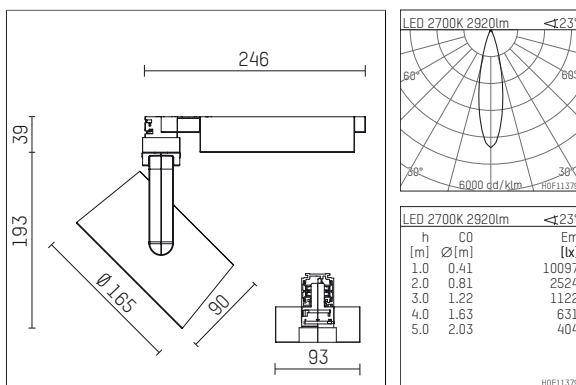

116 543 02 721 D | black

lo.nely 4
spotlight
LED | 55 W 2700 K

- spotlight lo.nely 4
- with 3 circuit DALI adapter
- for Hoffmeister control.x tracks
- circuit selection is possible while adapter is inserted into the track
- passive thermo management
- with LED 3300 lm
- colour temperature: 2700 K
- colour rendering index: CRI >90
- L90 / B10 (50.000h)
- SDCM < 3
- net luminous flux: 2920 lm
- total load: 55 W
- luminous efficacy: 53,1 lm/W
- medium
- beam angle: 25 °
- LED power unit integrated in adapter, electronic (DALI), 220-240 V, 0/50/60 Hz
- temperature-controlled LED circuit board (NTC)
- amplitude dimming
- dimming range: 100-1 %
- housing of die cast aluminium
- adapter of fibreglass reinforced thermoplastic
- safety glass, clear
- color-, protection- and conversion-filters are available as accessory
- length: 246 mm, width: 93 mm, height: 232 mm
- rotatable 360°, 95° tilttable (can be fixed)
- weight: 2,15 kg
- protection rating: IP20
- protection class I
- 5 years Hoffmeister warranty
- Made in Germany
- maximum ambient temperature: 35 ° C
- certificates: manufactured according to DIN VDE 0711 / EN 60598, CE
- colour: black
- 116 543 02 721 D

Additional optional accessory components

description accessory general	dimensions in mm	item number	pic.-No.
honeycomb louver für Strahler lo.nely Größe 4		116 578 00 000	01
sculpture lens for spotlights lo.nely size 4	Ø: 146,5	116 571 00 000	02
soft.shape lens for spotlights lo.nely size 4	Ø: 146,5	116 570 00 000	03
soft.spot lens for spotlights lo.nely size 4	Ø: 146,5	116 574 00 000	03
prismatic glass for spotlights lo.nely size 4	Ø: 146,5	116 573 00 000	04
wide flood structured glas for spotlights lo.nely size 4	Ø: 146,5	116 572 00 000	02