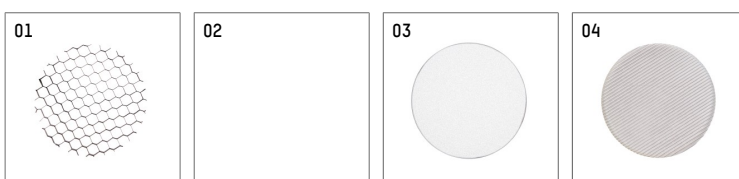

- Overview of accessories on the following page / s

116 543 02 906 D
accessory

Optional accessories

description accessory general	dimensions in mm	item number	pic.-No.
antiglare flaps, 8-leaf barn door with connection ring 11656000721 (black) for spotlights lo.nely size 4		116 564 00 721	01
connection ring suitable for attachment of accessories for spotlights lo.nely size 4		116 560 00 906	02
tube screen suitable for attachment of accessories for spotlights lo.nely size 4		116 561 00 906	03
connection tube with cross louver suitable for attachment of accessories for spotlights lo.nely size 4		116 562 00 906	04
visor suitable for attachment of accessories for spotlights lo.nely size 4		116 563 00 906	05

Additional optional accessory components

description accessory general	dimensions in mm	item number	pic.-No.
honeycomb louver für Strahler lo.nely Größe 4		116 578 00 000	01
sculpture lens for spotlights lo.nely size 4	Ø: 146,5	116 571 00 000	02
soft.shape lens for spotlights lo.nely size 4	Ø: 146,5	116 570 00 000	03
soft.spot lens for spotlights lo.nely size 4	Ø: 146,5	116 574 00 000	03
prismatic glass for spotlights lo.nely size 4	Ø: 146,5	116 573 00 000	04
wide flood structured glas for spotlights lo.nely size 4	Ø: 146,5	116 572 00 000	02