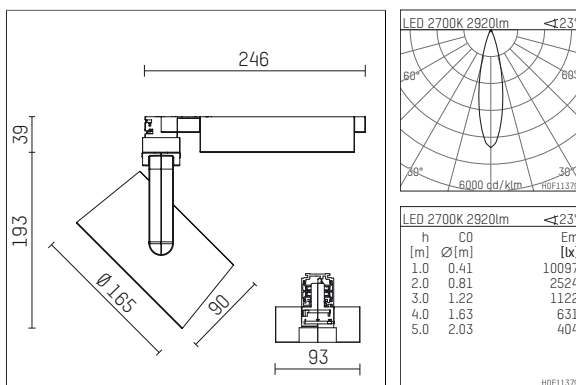

116 543 02 906 D | silver

lo.nely 4
spotlight
LED | 55 W 2700 K

- spotlight lo.nely 4
- with 3 circuit DALI adapter
- for Hoffmeister control.x tracks
- circuit selection is possible while adapter is inserted into the track
- passive thermo management
- with LED 3300 lm
- colour temperature: 2700 K
- colour rendering index: CRI >90
- L90 / B10 (50.000h)
- SDCM < 3
- net luminous flux: 2920 lm
- total load: 55 W
- luminous efficacy: 53,1 lm/W
- medium
- beam angle: 25 °
- LED power unit integrated in adapter, electronic (DALI), 220-240 V, 0/50/60 Hz
- temperature-controlled LED circuit board (NTC)
- amplitude dimming
- dimming range: 100-1 %
- housing of die cast aluminium
- adapter of fibreglass reinforced thermoplastic
- safety glass, clear
- color-, protection- and conversion-filters are available as accessory
- length: 246 mm, width: 93 mm, height: 232 mm
- rotatable 360°, 95° tilttable (can be fixed)
- weight: 2,15 kg
- protection rating: IP20
- protection class I
- 5 years Hoffmeister warranty
- Made in Germany
- maximum ambient temperature: 35 ° C
- certificates: manufactured according to DIN VDE 0711 / EN 60598, CE
- colour: silver
- 116 543 02 906 D

Additional optional accessory components

description accessory general	dimensions in mm	item number	pic.-No.
honeycomb louver für Strahler lo.nely Größe 4		116 578 00 000	01
sculpture lens for spotlights lo.nely size 4	Ø: 146,5	116 571 00 000	02
soft.shape lens for spotlights lo.nely size 4	Ø: 146,5	116 570 00 000	03
soft.spot lens for spotlights lo.nely size 4	Ø: 146,5	116 574 00 000	03
prismatic glass for spotlights lo.nely size 4	Ø: 146,5	116 573 00 000	04
wide flood structured glas for spotlights lo.nely size 4	Ø: 146,5	116 572 00 000	02