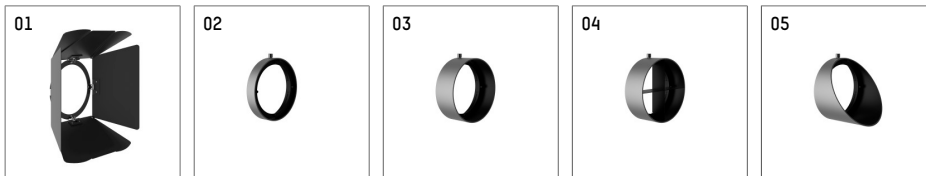

116 543 02 906 D | silver

lo.nely 4
spotlight
LED | 55 W 2700 K

- spotlight lo.nely 4
- with 3 circuit DALI adapter
- for Hoffmeister control.x tracks
- circuit selection is possible while adapter is inserted into the track
- passive thermo management
- with LED 3300 lm
- colour temperature: 2700 K
- colour rendering index: CRI >90
- L90 / B10 (50.000h)
- SDCM < 3
- net luminous flux: 2920 lm
- total load: 55 W
- luminous efficacy: 53,1 lm/W
- medium
- beam angle: 25 °
- LED power unit integrated in adapter, electronic (DALI), 220-240 V, 0/50/60 Hz
- temperature-controlled LED circuit board (NTC)
- amplitude dimming
- dimming range: 100-1 %
- housing of die cast aluminium
- adapter of fibreglass reinforced thermoplastic
- safety glass, clear
- color-, protection- and conversion-filters are available as accessory
- length: 246 mm, width: 93 mm, height: 232 mm
- rotatable 360°, 95° tilttable (can be fixed)
- weight: 2,15 kg
- protection rating: IP20
- protection class I
- 5 years Hoffmeister warranty
- Made in Germany
- maximum ambient temperature: 35 ° C
- certificates: manufactured according to DIN VDE 0711 / EN 60598, CE
- colour: silver
- 116 543 02 906 D

- Overview of accessories on the following page / s

116 543 02 906 D
accessory

Optional accessories

description accessory general	dimensions in mm	item number	pic.-No.
antiglare flaps, 8-leaf barn door with connection ring 11656000721 (black) for spotlights lo.nely size 4		116 564 00 721	01
connection ring suitable for attachment of accessories for spotlights lo.nely size 4		116 560 00 906	02
tube screen suitable for attachment of accessories for spotlights lo.nely size 4		116 561 00 906	03
connection tube with cross louver suitable for attachment of accessories for spotlights lo.nely size 4		116 562 00 906	04
visor suitable for attachment of accessories for spotlights lo.nely size 4		116 563 00 906	05