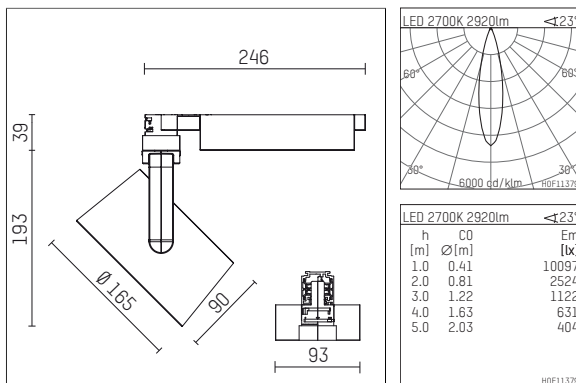

## 116 543 02 910 D | white

lo.nely 4  
spotlight  
LED | 55 W 2700 K

- spotlight lo.nely 4
- with 3 circuit DALI adapter
- for Hoffmeister control.x tracks
- circuit selection is possible while adapter is inserted into the track
- passive thermo management
- with LED 3300 lm
- colour temperature: 2700 K
- colour rendering index: CRI >90
- L90 / B10 (50.000h)
- SDCM < 3
- net luminous flux: 2920 lm
- total load: 55 W
- luminous efficacy: 53,1 lm/W
- medium
- beam angle: 25 °
- LED power unit integrated in adapter, electronic (DALI), 220-240 V, 0/50/60 Hz
- temperature-controlled LED circuit board (NTC)
- amplitude dimming
- dimming range: 100-1 %
- housing of die cast aluminium
- adapter of fibreglass reinforced thermoplastic
- safety glass, clear
- color-, protection- and conversion-filters are available as accessory
- length: 246 mm, width: 93 mm, height: 232 mm
- rotatable 360°, 95° tilttable (can be fixed)
- weight: 2,15 kg
- protection rating: IP20
- protection class I
- 5 years Hoffmeister warranty
- Made in Germany
- maximum ambient temperature: 35 ° C
- certificates: manufactured according to DIN VDE 0711 / EN 60598, CE
- colour: white (RAL9016)
- 116 543 02 910 D

### Additional optional accessory components

description accessory general	dimensions in mm	item number	pic.-No.
honeycomb louver für Strahler lo.nely Größe 4		116 578 00 000	01
sculpture lens for spotlights lo.nely size 4	∅: 146,5	116 571 00 000	02
soft.shape lens for spotlights lo.nely size 4	∅: 146,5	116 570 00 000	03
soft.spot lens for spotlights lo.nely size 4	∅: 146,5	116 574 00 000	03
prismatic glass for spotlights lo.nely size 4	∅: 146,5	116 573 00 000	04
wide flood structured glas for spotlights lo.nely size 4	∅: 146,5	116 572 00 000	02