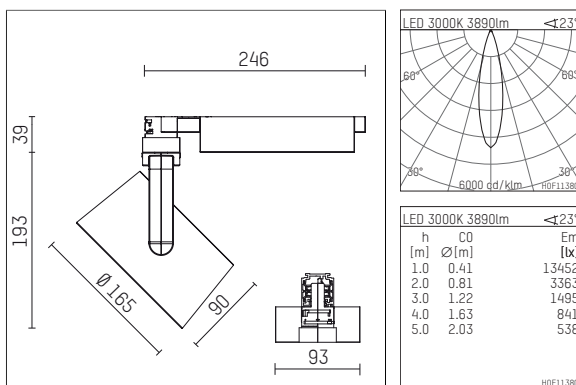

116 543 03 721 D | black

lo.nely 4  
spotlight  
LED | 55 W 3000 K

- spotlight lo.nely 4
- with 3 circuit DALI adapter
- for Hoffmeister control.x tracks
- circuit selection is possible while adapter is inserted into the track
- passive thermo management
- with LED 4400 lm
- colour temperature: 3000 K
- colour rendering index: CRI >90
- L90 / B10 (50.000h)
- SDCM < 2
- net luminous flux: 3890 lm
- total load: 55 W
- luminous efficacy: 70,7 lm/W
- medium
- beam angle: 25 °
- LED power unit integrated in adapter, electronic (DALI), 220-240 V, 0/50/60 Hz
- temperature-controlled LED circuit board (NTC)
- amplitude dimming
- dimming range: 100-1 %
- housing of die cast aluminium
- adapter of fibreglass reinforced thermoplastic
- safety glass, clear
- color-, protection- and conversion-filters are available as accessory
- length: 246 mm, width: 93 mm, height: 232 mm
- rotatable 360°, 95° tilttable (can be fixed)
- weight: 2,15 kg
- protection rating: IP20
- protection class I
- 5 years Hoffmeister warranty
- Made in Germany
- maximum ambient temperature: 35 ° C
- certificates: manufactured according to DIN VDE 0711 / EN 60598, CE
- colour: black
- 116 543 03 721 D

### Additional optional accessory components

description accessory general	dimensions in mm	item number	pic.-No.
honeycomb louver für Strahler lo.nely Größe 4		116 578 00 000	01
sculpture lens for spotlights lo.nely size 4	Ø: 146,5	116 571 00 000	02
soft.shape lens for spotlights lo.nely size 4	Ø: 146,5	116 570 00 000	03
soft.spot lens for spotlights lo.nely size 4	Ø: 146,5	116 574 00 000	03
prismatic glass for spotlights lo.nely size 4	Ø: 146,5	116 573 00 000	04
wide flood structured glas for spotlights lo.nely size 4	Ø: 146,5	116 572 00 000	02