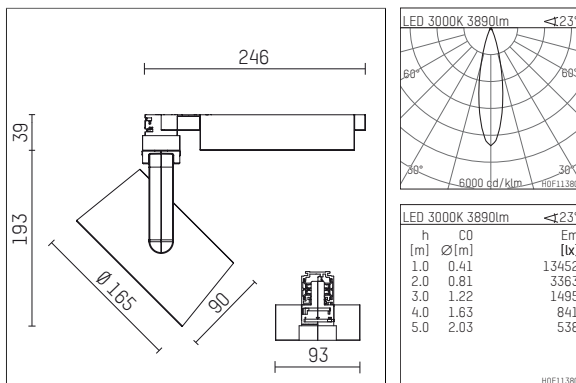

## 116 543 03 910 D | white

lo.nely 4  
spotlight  
LED | 55 W 3000 K

- spotlight lo.nely 4
- with 3 circuit DALI adapter
- for Hoffmeister control.x tracks
- circuit selection is possible while adapter is inserted into the track
- passive thermo management
- with LED 4400 lm
- colour temperature: 3000 K
- colour rendering index: CRI >90
- L90 / B10 (50.000h)
- SDCM < 2
- net luminous flux: 3890 lm
- total load: 55 W
- luminous efficacy: 70,7 lm/W
- medium
- beam angle: 25 °
- LED power unit integrated in adapter, electronic (DALI), 220-240 V, 0/50/60 Hz
- temperature-controlled LED circuit board (NTC)
- amplitude dimming
- dimming range: 100-1 %
- housing of die cast aluminium
- adapter of fibreglass reinforced thermoplastic
- safety glass, clear
- color-, protection- and conversion-filters are available as accessory
- length: 246 mm, width: 93 mm, height: 232 mm
- rotatable 360°, 95° tilttable (can be fixed)
- weight: 2,15 kg
- protection rating: IP20
- protection class I
- 5 years Hoffmeister warranty
- Made in Germany
- maximum ambient temperature: 35 ° C
- certificates: manufactured according to DIN VDE 0711 / EN 60598, CE
- colour: white (RAL9016)
- 116 543 03 910 D

### Additional optional accessory components

description accessory general	dimensions in mm	item number	pic.-No.
honeycomb louver für Strahler lo.nely Größe 4		116 578 00 000	01
sculpture lens for spotlights lo.nely size 4	Ø: 146,5	116 571 00 000	02
soft.shape lens for spotlights lo.nely size 4	Ø: 146,5	116 570 00 000	03
soft.spot lens for spotlights lo.nely size 4	Ø: 146,5	116 574 00 000	03
prismatic glass for spotlights lo.nely size 4	Ø: 146,5	116 573 00 000	04
wide flood structured glas for spotlights lo.nely size 4	Ø: 146,5	116 572 00 000	02