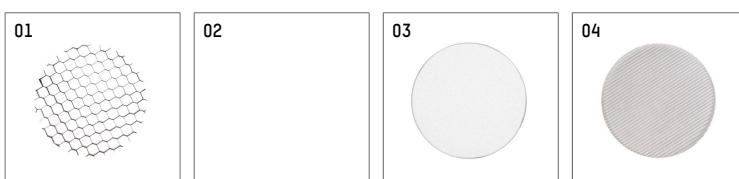

- Overview of accessories on the following page / s

116 543 04 721 D
accessory

Optional accessories

description accessory general	dimensions in mm	item number	pic.-No.
antiglare flaps, 8-leaf barn door with connection ring 11656000721 (black) for spotlights lo.nely size 4		116 564 00 721	01
connection ring suitable for attachment of accessories for spotlights lo.nely size 4		116 560 00 721	02
tube screen suitable for attachment of accessories for spotlights lo.nely size 4		116 561 00 721	03
connection tube with cross louver suitable for attachment of accessories for spotlights lo.nely size 4		116 562 00 721	04
visor suitable for attachment of accessories for spotlights lo.nely size 4		116 563 00 721	05

Additional optional accessory components

description accessory general	dimensions in mm	item number	pic.-No.
honeycomb louver für Strahler lo.nely Größe 4		116 578 00 000	01
sculpture lens for spotlights lo.nely size 4	Ø: 146,5	116 571 00 000	02
soft.shape lens for spotlights lo.nely size 4	Ø: 146,5	116 570 00 000	03
soft.spot lens for spotlights lo.nely size 4	Ø: 146,5	116 574 00 000	03
prismatic glass for spotlights lo.nely size 4	Ø: 146,5	116 573 00 000	04
wide flood structured glas for spotlights lo.nely size 4	Ø: 146,5	116 572 00 000	02