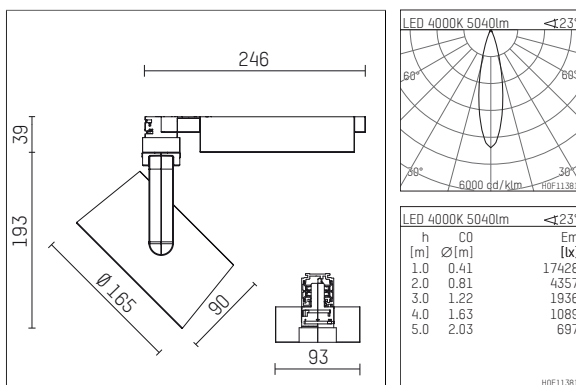

116 543 04 721 D | black

lo.nely 4
spotlight
LED | 55 W 4000 K

- spotlight lo.nely 4
- with 3 circuit DALI adapter
- for Hoffmeister control.x tracks
- circuit selection is possible while adapter is inserted into the track
- passive thermo management
- with LED 5700 lm
- colour temperature: 4000 K
- colour rendering index: CRI >80
- L90 / B10 (50.000h)
- SDCM < 2
- net luminous flux: 5040 lm
- total load: 55 W
- luminous efficacy: 91,6 lm/W
- medium
- beam angle: 25 °
- LED power unit integrated in adapter, electronic (DALI), 220-240 V, 0/50/60 Hz
- temperature-controlled LED circuit board (NTC)
- amplitude dimming
- dimming range: 100-1 %
- housing of die cast aluminium
- adapter of fibreglass reinforced thermoplastic
- safety glass, clear
- color-, protection- and conversion-filters are available as accessory
- length: 246 mm, width: 93 mm, height: 232 mm
- rotatable 360°, 95° tilttable (can be fixed)
- weight: 2,15 kg
- protection rating: IP20
- protection class I
- 5 years Hoffmeister warranty
- Made in Germany
- maximum ambient temperature: 35 ° C
- certificates: manufactured according to DIN VDE 0711 / EN 60598, CE
- colour: black
- 116 543 04 721 D

Additional optional accessory components

description accessory general	dimensions in mm	item number	pic.-No.
honeycomb louver für Strahler lo.nely Größe 4		116 578 00 000	01
sculpture lens for spotlights lo.nely size 4	Ø: 146,5	116 571 00 000	02
soft.shape lens for spotlights lo.nely size 4	Ø: 146,5	116 570 00 000	03
soft.spot lens for spotlights lo.nely size 4	Ø: 146,5	116 574 00 000	03
prismatic glass for spotlights lo.nely size 4	Ø: 146,5	116 573 00 000	04
wide flood structured glas for spotlights lo.nely size 4	Ø: 146,5	116 572 00 000	02