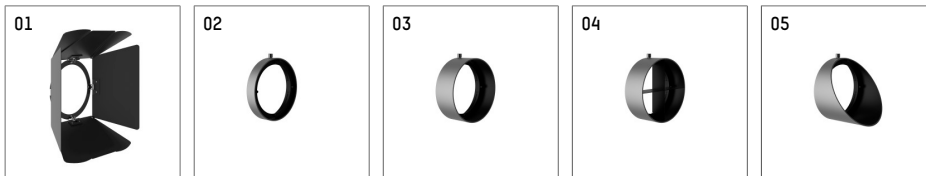

## 116 543 04 906 D | silver

lo.nely 4  
spotlight  
LED | 55 W 4000 K

- spotlight lo.nely 4
- with 3 circuit DALI adapter
- for Hoffmeister control.x tracks
- circuit selection is possible while adapter is inserted into the track
- passive thermo management
- with LED 5700 lm
- colour temperature: 4000 K
- colour rendering index: CRI >80
- L90 / B10 (50.000h)
- SDCM < 2
- net luminous flux: 5040 lm
- total load: 55 W
- luminous efficacy: 91,6 lm/W
- medium
- beam angle: 25 °
- LED power unit integrated in adapter, electronic (DALI), 220-240 V, 0/50/60 Hz
- temperature-controlled LED circuit board (NTC)
- amplitude dimming
- dimming range: 100-1 %
- housing of die cast aluminium
- adapter of fibreglass reinforced thermoplastic
- safety glass, clear
- color-, protection- and conversion-filters are available as accessory
- length: 246 mm, width: 93 mm, height: 232 mm
- rotatable 360°, 95° tilttable (can be fixed)
- weight: 2,15 kg
- protection rating: IP20
- protection class I
- 5 years Hoffmeister warranty
- Made in Germany
- maximum ambient temperature: 35 ° C
- certificates: manufactured according to DIN VDE 0711 / EN 60598, CE
- colour: silver
- 116 543 04 906 D

### Optional accessories

description accessory general	dimensions in mm	item number	pic.-No.
antiglare flaps, 8-leaf barn door with connection ring 11656000721 (black) for spotlights lo.nely size 4		116 564 00 721	01
connection ring suitable for attachment of accessories for spotlights lo.nely size 4		116 560 00 906	02
tube screen suitable for attachment of accessories for spotlights lo.nely size 4		116 561 00 906	03
connection tube with cross louver suitable for attachment of accessories for spotlights lo.nely size 4		116 562 00 906	04
visor suitable for attachment of accessories for spotlights lo.nely size 4		116 563 00 906	05