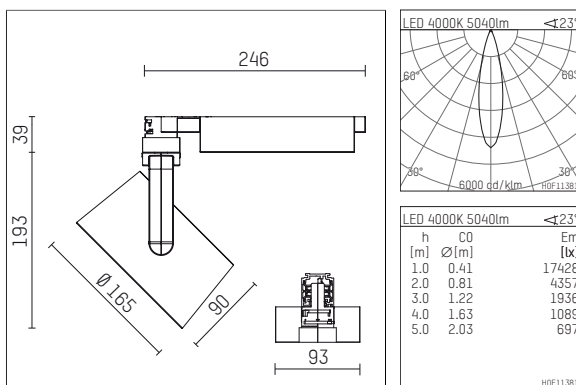

## 116 543 04 906 D | silver

lo.nely 4  
spotlight  
LED | 55 W 4000 K

- spotlight lo.nely 4
- with 3 circuit DALI adapter
- for Hoffmeister control.x tracks
- circuit selection is possible while adapter is inserted into the track
- passive thermo management
- with LED 5700 lm
- colour temperature: 4000 K
- colour rendering index: CRI >80
- L90 / B10 (50.000h)
- SDCM < 2
- net luminous flux: 5040 lm
- total load: 55 W
- luminous efficacy: 91,6 lm/W
- medium
- beam angle: 25 °
- LED power unit integrated in adapter, electronic (DALI), 220-240 V, 0/50/60 Hz
- temperature-controlled LED circuit board (NTC)
- amplitude dimming
- dimming range: 100-1 %
- housing of die cast aluminium
- adapter of fibreglass reinforced thermoplastic
- safety glass, clear
- color-, protection- and conversion-filters are available as accessory
- length: 246 mm, width: 93 mm, height: 232 mm
- rotatable 360°, 95° tilttable (can be fixed)
- weight: 2,15 kg
- protection rating: IP20
- protection class I
- 5 years Hoffmeister warranty
- Made in Germany
- maximum ambient temperature: 35 ° C
- certificates: manufactured according to DIN VDE 0711 / EN 60598, CE
- colour: silver
- 116 543 04 906 D

### Additional optional accessory components

description accessory general	dimensions in mm	item number	pic.-No.
honeycomb louver für Strahler lo.nely Größe 4		116 578 00 000	01
sculpture lens for spotlights lo.nely size 4	Ø: 146,5	116 571 00 000	02
soft.shape lens for spotlights lo.nely size 4	Ø: 146,5	116 570 00 000	03
soft.spot lens for spotlights lo.nely size 4	Ø: 146,5	116 574 00 000	03
prismatic glass for spotlights lo.nely size 4	Ø: 146,5	116 573 00 000	04
wide flood structured glas for spotlights lo.nely size 4	Ø: 146,5	116 572 00 000	02