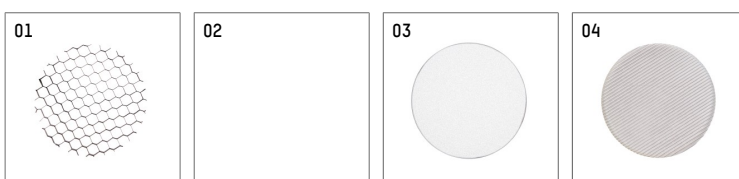

## 116 543 04 906 D | silver

lo.nely 4  
spotlight  
LED | 55 W 4000 K

- spotlight lo.nely 4
- with 3 circuit DALI adapter
- for Hoffmeister control.x tracks
- circuit selection is possible while adapter is inserted into the track
- passive thermo management
- with LED 5700 lm
- colour temperature: 4000 K
- colour rendering index: CRI >80
- L90 / B10 (50.000h)
- SDCM < 2
- net luminous flux: 5040 lm
- total load: 55 W
- luminous efficacy: 91,6 lm/W
- medium
- beam angle: 25 °
- LED power unit integrated in adapter, electronic (DALI), 220-240 V, 0/50/60 Hz
- temperature-controlled LED circuit board (NTC)
- amplitude dimming
- dimming range: 100-1 %
- housing of die cast aluminium
- adapter of fibreglass reinforced thermoplastic
- safety glass, clear
- color-, protection- and conversion-filters are available as accessory
- length: 246 mm, width: 93 mm, height: 232 mm
- rotatable 360°, 95° tilttable (can be fixed)
- weight: 2,15 kg
- protection rating: IP20
- protection class I
- 5 years Hoffmeister warranty
- Made in Germany
- maximum ambient temperature: 35 ° C
- certificates: manufactured according to DIN VDE 0711 / EN 60598, CE
- colour: silver
- 116 543 04 906 D

### Additional optional accessory components

description accessory general	dimensions in mm	item number	pic.-No.
honeycomb louver für Strahler lo.nely Größe 4		116 578 00 000	01
sculpture lens for spotlights lo.nely size 4	Ø: 146,5	116 571 00 000	02
soft.shape lens for spotlights lo.nely size 4	Ø: 146,5	116 570 00 000	03
soft.spot lens for spotlights lo.nely size 4	Ø: 146,5	116 574 00 000	03
prismatic glass for spotlights lo.nely size 4	Ø: 146,5	116 573 00 000	04
wide flood structured glas for spotlights lo.nely size 4	Ø: 146,5	116 572 00 000	02