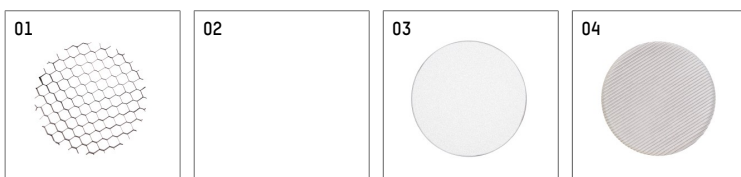

- Overview of accessories on the following page / s

116 543 04 910 D
accessory

Optional accessories

description accessory general	dimensions in mm	item number	pic.-No.
antiglare flaps, 8-leaf barn door with connection ring 11656000721 (black) for spotlights lo.nely size 4		116 564 00 721	01
connection ring suitable for attachment of accessories for spotlights lo.nely size 4		116 560 00 910	02
tube screen suitable for attachment of accessories for spotlights lo.nely size 4		116 561 00 910	03
connection tube with cross louver suitable for attachment of accessories for spotlights lo.nely size 4		116 562 00 910	04
visor suitable for attachment of accessories for spotlights lo.nely size 4		116 563 00 910	05

Additional optional accessory components

description accessory general	dimensions in mm	item number	pic.-No.
honeycomb louver für Strahler lo.nely Größe 4		116 578 00 000	01
sculpture lens for spotlights lo.nely size 4	Ø: 146,5	116 571 00 000	02
soft.shape lens for spotlights lo.nely size 4	Ø: 146,5	116 570 00 000	03
soft.spot lens for spotlights lo.nely size 4	Ø: 146,5	116 574 00 000	03
prismatic glass for spotlights lo.nely size 4	Ø: 146,5	116 573 00 000	04
wide flood structured glas for spotlights lo.nely size 4	Ø: 146,5	116 572 00 000	02