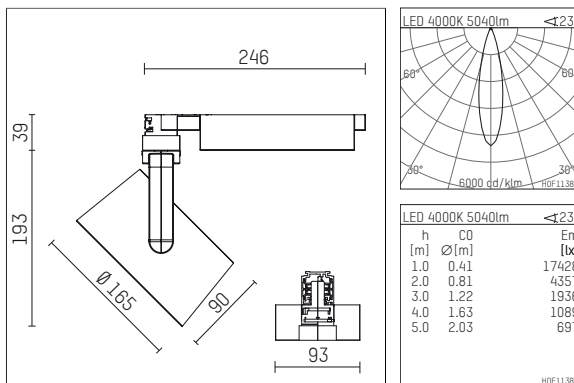

116 543 04 910 D | white

lo.nely 4
spotlight
LED | 55 W 4000 K

- spotlight lo.nely 4
- with 3 circuit DALI adapter
- for Hoffmeister control.x tracks
- circuit selection is possible while adapter is inserted into the track
- passive thermo management
- with LED 5700 lm
- colour temperature: 4000 K
- colour rendering index: CRI >80
- L90 / B10 (50.000h)
- SDCM < 2
- net luminous flux: 5040 lm
- total load: 55 W
- luminous efficacy: 91,6 lm/W
- medium
- beam angle: 25 °
- LED power unit integrated in adapter, electronic (DALI), 220-240 V, 0/50/60 Hz
- temperature-controlled LED circuit board (NTC)
- amplitude dimming
- dimming range: 100-1 %
- housing of die cast aluminium
- adapter of fibreglass reinforced thermoplastic
- safety glass, clear
- color-, protection- and conversion-filters are available as accessory
- length: 246 mm, width: 93 mm, height: 232 mm
- rotatable 360°, 95° tilttable (can be fixed)
- weight: 2,15 kg
- protection rating: IP20
- protection class I
- 5 years Hoffmeister warranty
- Made in Germany
- maximum ambient temperature: 35 ° C
- certificates: manufactured according to DIN VDE 0711 / EN 60598, CE
- colour: white (RAL9016)
- 116 543 04 910 D

Additional optional accessory components

description accessory general	dimensions in mm	item number	pic.-No.
honeycomb louver für Strahler lo.nely Größe 4		116 578 00 000	01
sculpture lens for spotlights lo.nely size 4	Ø: 146,5	116 571 00 000	02
soft.shape lens for spotlights lo.nely size 4	Ø: 146,5	116 570 00 000	03
soft.spot lens for spotlights lo.nely size 4	Ø: 146,5	116 574 00 000	03
prismatic glass for spotlights lo.nely size 4	Ø: 146,5	116 573 00 000	04
wide flood structured glas for spotlights lo.nely size 4	Ø: 146,5	116 572 00 000	02