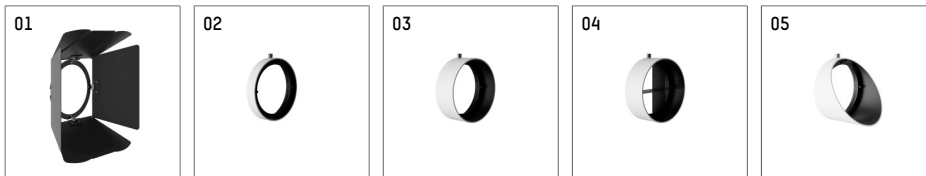

116 543 04 910 D | white

lo.nely 4
spotlight
LED | 55 W 4000 K

- spotlight lo.nely 4
- with 3 circuit DALI adapter
- for Hoffmeister control.x tracks
- circuit selection is possible while adapter is inserted into the track
- passive thermo management
- with LED 5700 lm
- colour temperature: 4000 K
- colour rendering index: CRI >80
- L90 / B10 (50.000h)
- SDCM < 2
- net luminous flux: 5040 lm
- total load: 55 W
- luminous efficacy: 91,6 lm/W
- medium
- beam angle: 25 °
- LED power unit integrated in adapter, electronic (DALI), 220-240 V, 0/50/60 Hz
- temperature-controlled LED circuit board (NTC)
- amplitude dimming
- dimming range: 100-1 %
- housing of die cast aluminium
- adapter of fibreglass reinforced thermoplastic
- safety glass, clear
- color-, protection- and conversion-filters are available as accessory
- length: 246 mm, width: 93 mm, height: 232 mm
- rotatable 360°, 95° tilttable (can be fixed)
- weight: 2,15 kg
- protection rating: IP20
- protection class I
- 5 years Hoffmeister warranty
- Made in Germany
- maximum ambient temperature: 35 ° C
- certificates: manufactured according to DIN VDE 0711 / EN 60598, CE
- colour: white (RAL9016)
- 116 543 04 910 D

- Overview of accessories on the following page / s

116 543 04 910 D
accessory

Optional accessories

description accessory general	dimensions in mm	item number	pic.-No.
antiglare flaps, 8-leaf barn door with connection ring 11656000721 (black) for spotlights lo.nely size 4		116 564 00 721	01
connection ring suitable for attachment of accessories for spotlights lo.nely size 4		116 560 00 910	02
tube screen suitable for attachment of accessories for spotlights lo.nely size 4		116 561 00 910	03
connection tube with cross louver suitable for attachment of accessories for spotlights lo.nely size 4		116 562 00 910	04
visor suitable for attachment of accessories for spotlights lo.nely size 4		116 563 00 910	05