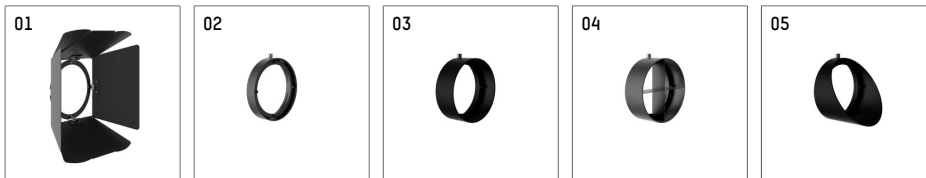

11654312 721-PA | black

lo.nely 4
spotlight
LED | 55 W 2700 K

- spotlight lo.nely 4
- with recessed mounting plate
- for recessed installation into wall or ceiling
- passive thermo management
- with LED 3300 lm
- colour temperature: 2700 K
- colour rendering index: CRI >90
- L90 / B10 (50.000h)
- SDCM < 3
- net luminous flux: 2920 lm
- total load: 55 W
- luminous efficacy: 53,1 lm/W
- medium
- beam angle: 25°
- with external LED power unit, electronic, 220-240 V, 0/50/60 Hz
- power supply: supply cord with plug connection 2x5x2,5 mm², length: 360 mm
- suitable for through wiring
- housing of die cast aluminium
- safety glass, clear
- ceiling plate of die cast aluminium
- color-, protection- and conversion-filters are available as accessory
- diameter: 96 mm, recessing diameter: 83 mm
- recessing depth: 115 mm, ceiling thickness: 1-45 mm
- rotatable 360°, 95° tiltable (can be fixed)
- weight: 2,25 kg
- protection rating: IP20
- protection class I
- 5 years Hoffmeister warranty
- Made in Germany
- maximum ambient temperature: 35 ° C
- certificates: manufactured according to DIN VDE 0711 / EN 60598, CE
- colour: black
- 11654312 721-PA

Additional optional accessory components

description accessory general	dimensions in mm	item number	pic.-No.
honeycomb louver für Strahler lo.nely Größe 4		116 578 00 000	01
sculpture lens for spotlights lo.nely size 4	Ø: 146,5	116 571 00 000	02
soft.shape lens for spotlights lo.nely size 4	Ø: 146,5	116 570 00 000	03
soft.spot lens for spotlights lo.nely size 4	Ø: 146,5	116 574 00 000	03
prismatic glass for spotlights lo.nely size 4	Ø: 146,5	116 573 00 000	04
wide flood structured glas for spotlights lo.nely size 4	Ø: 146,5	116 572 00 000	02