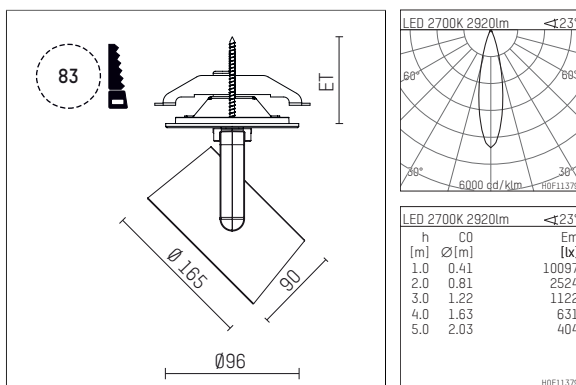

11654312 721-PA | black

lo.nely 4
spotlight
LED | 55 W 2700 K

- spotlight lo.nely 4
- with recessed mounting plate
- for recessed installation into wall or ceiling
- passive thermo management
- with LED 3300 lm
- colour temperature: 2700 K
- colour rendering index: CRI >90
- L90 / B10 (50.000h)
- SDCM < 3
- net luminous flux: 2920 lm
- total load: 55 W
- luminous efficacy: 53,1 lm/W
- medium
- beam angle: 25°
- with external LED power unit, electronic, 220-240 V, 0/50/60 Hz
- power supply: supply cord with plug connection 2x5x2,5 mm², length: 360 mm
- suitable for through wiring
- housing of die cast aluminium
- safety glass, clear
- ceiling plate of die cast aluminium
- color-, protection- and conversion-filters are available as accessory
- diameter: 96 mm, recessing diameter: 83 mm
- recessing depth: 115 mm, ceiling thickness: 1-45 mm
- rotatable 360°, 95° tiltable (can be fixed)
- weight: 2,25 kg
- protection rating: IP20
- protection class I
- 5 years Hoffmeister warranty
- Made in Germany
- maximum ambient temperature: 35 ° C
- certificates: manufactured according to DIN VDE 0711 / EN 60598, CE
- colour: black
- 11654312 721-PA

Additional optional accessory components

description accessory general	dimensions in mm	item number	pic.-No.
honeycomb louver für Strahler lo.nely Größe 4		116 578 00 000	01
sculpture lens for spotlights lo.nely size 4	Ø: 146,5	116 571 00 000	02
soft.shape lens for spotlights lo.nely size 4	Ø: 146,5	116 570 00 000	03
soft.spot lens for spotlights lo.nely size 4	Ø: 146,5	116 574 00 000	03
prismatic glass for spotlights lo.nely size 4	Ø: 146,5	116 573 00 000	04
wide flood structured glas for spotlights lo.nely size 4	Ø: 146,5	116 572 00 000	02