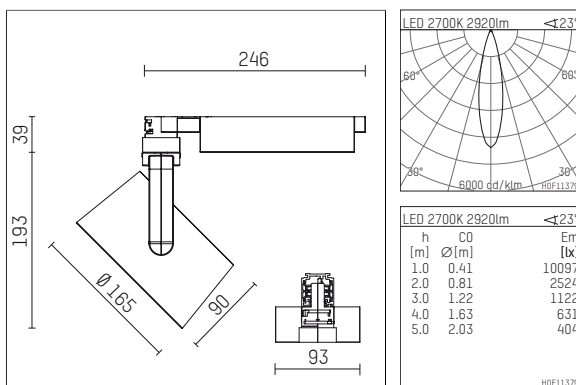

116 543 12 721 | black

lo.nely 4  
spotlight  
LED | 55 W 2700 K

- spotlight lo.nely 4
- with 3 circuit universal adapter
- for Hoffmeister control.x tracks
- circuit selection is possible while adapter is inserted into the track
- passive thermo management
- with LED 3300 lm
- colour temperature: 2700 K
- colour rendering index: CRI >90
- L90 / B10 (50.000h)
- SDCM < 3
- net luminous flux: 2920 lm
- total load: 55 W
- luminous efficacy: 53,1 lm/W
- medium
- beam angle: 25 °
- LED power unit integrated in adapter, electronic (POTI), 220-240 V, 0/50/60 Hz
- amplitude dimming
- adapter with integrated potentiometer
- dimming range: 100-1 %
- housing of die cast aluminium
- adapter of fibreglass reinforced thermoplastic
- safety glass, clear
- color-, protection- and conversion-filters are available as accessory
- length: 246 mm, width: 93 mm, height: 232 mm
- rotatable 360°, 95° tilttable (can be fixed)
- weight: 2,15 kg
- protection rating: IP20
- protection class I
- 5 years Hoffmeister warranty
- Made in Germany
- maximum ambient temperature: 35 ° C
- certificates: manufactured according to DIN VDE 0711 / EN 60598, CE
- colour: black
- 116 543 12 721

### Additional optional accessory components

description accessory general	dimensions in mm	item number	pic.-No.
honeycomb louver für Strahler lo.nely Größe 4		116 578 00 000	01
sculpture lens for spotlights lo.nely size 4	Ø: 146,5	116 571 00 000	02
soft.shape lens for spotlights lo.nely size 4	Ø: 146,5	116 570 00 000	03
soft.spot lens for spotlights lo.nely size 4	Ø: 146,5	116 574 00 000	03
prismatic glass for spotlights lo.nely size 4	Ø: 146,5	116 573 00 000	04
wide flood structured glas for spotlights lo.nely size 4	Ø: 146,5	116 572 00 000	02