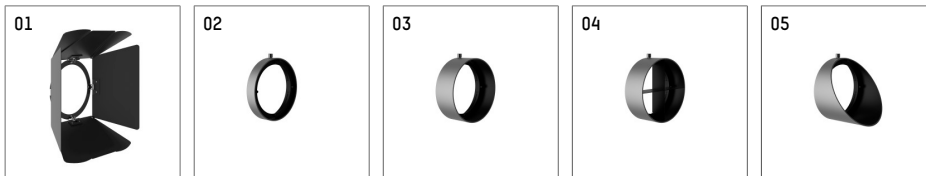

## 11654312 906-PA | silver

lo.nely 4  
spotlight  
LED | 55 W 2700 K

- spotlight lo.nely 4
- with recessed mounting plate
- for recessed installation into wall or ceiling
- passive thermo management
- with LED 3300 lm
- colour temperature: 2700 K
- colour rendering index: CRI >90
- L90 / B10 (50.000h)
- SDCM < 3
- net luminous flux: 2920 lm
- total load: 55 W
- luminous efficacy: 53,1 lm/W
- medium
- beam angle: 25 °
- with external LED power unit, electronic, 220-240 V, 0/50/60 Hz
- power supply: supply cord with plug connection 2x5x2,5 mm², length: 360 mm
- suitable for through wiring
- housing of die cast aluminium
- safety glass, clear
- ceiling plate of die cast aluminium
- color-, protection- and conversion-filters are available as accessory
- diameter: 96 mm, recessing diameter: 83 mm
- recessing depth: 115 mm, ceiling thickness: 1-45 mm
- rotatable 360°, 95° tiltable (can be fixed)
- weight: 2,25 kg
- protection rating: IP20
- protection class I
- 5 years Hoffmeister warranty
- Made in Germany
- maximum ambient temperature: 35 ° C
- certificates: manufactured according to DIN VDE 0711 / EN 60598, CE
- colour: silver
- 11654312 906-PA

### Optional accessories

description accessory general	dimensions in mm	item number	pic.-No.
antiglare flaps, 8-leaf barn door with connection ring 11656000721 (black) for spotlights lo.nely size 4		116 564 00 721	01
connection ring suitable for attachment of accessories for spotlights lo.nely size 4		116 560 00 906	02
tube screen suitable for attachment of accessories for spotlights lo.nely size 4		116 561 00 906	03
connection tube with cross louver suitable for attachment of accessories for spotlights lo.nely size 4		116 562 00 906	04
visor suitable for attachment of accessories for spotlights lo.nely size 4		116 563 00 906	05