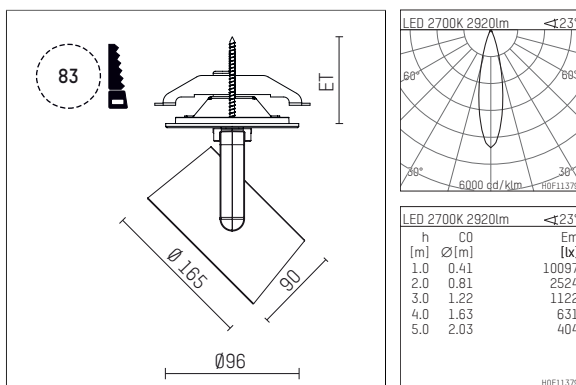

## 11654312 906-PA | silver

lo.nely 4  
spotlight  
LED | 55 W 2700 K

- spotlight lo.nely 4
- with recessed mounting plate
- for recessed installation into wall or ceiling
- passive thermo management
- with LED 3300 lm
- colour temperature: 2700 K
- colour rendering index: CRI >90
- L90 / B10 (50.000h)
- SDCM < 3
- net luminous flux: 2920 lm
- total load: 55 W
- luminous efficacy: 53,1 lm/W
- medium
- beam angle: 25 °
- with external LED power unit, electronic, 220-240 V, 0/50/60 Hz
- power supply: supply cord with plug connection 2x5x2,5 mm², length: 360 mm
- suitable for through wiring
- housing of die cast aluminium
- safety glass, clear
- ceiling plate of die cast aluminium
- color-, protection- and conversion-filters are available as accessory
- diameter: 96 mm, recessing diameter: 83 mm
- recessing depth: 115 mm, ceiling thickness: 1-45 mm
- rotatable 360°, 95° tiltable (can be fixed)
- weight: 2,25 kg
- protection rating: IP20
- protection class I
- 5 years Hoffmeister warranty
- Made in Germany
- maximum ambient temperature: 35 ° C
- certificates: manufactured according to DIN VDE 0711 / EN 60598, CE
- colour: silver
- 11654312 906-PA

### Additional optional accessory components

description accessory general	dimensions in mm	item number	pic.-No.
honeycomb louver für Strahler lo.nely Größe 4		116 578 00 000	01
sculpture lens for spotlights lo.nely size 4	Ø: 146,5	116 571 00 000	02
soft.shape lens for spotlights lo.nely size 4	Ø: 146,5	116 570 00 000	03
soft.spot lens for spotlights lo.nely size 4	Ø: 146,5	116 574 00 000	03
prismatic glass for spotlights lo.nely size 4	Ø: 146,5	116 573 00 000	04
wide flood structured glas for spotlights lo.nely size 4	Ø: 146,5	116 572 00 000	02