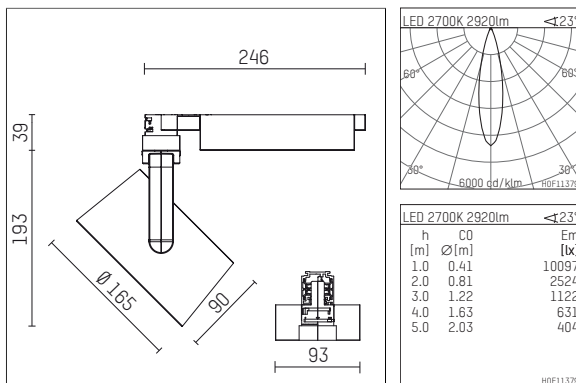

116 543 12 906 | silver

lo.nely 4
spotlight
LED | 55 W 2700 K

- spotlight lo.nely 4
- with 3 circuit universal adapter
- for Hoffmeister control.x tracks
- circuit selection is possible while adapter is inserted into the track
- passive thermo management
- with LED 3300 lm
- colour temperature: 2700 K
- colour rendering index: CRI >90
- L90 / B10 (50.000h)
- SDCM < 3
- net luminous flux: 2920 lm
- total load: 55 W
- luminous efficacy: 53,1 lm/W
- medium
- beam angle: 25 °
- LED power unit integrated in adapter, electronic (POTI), 220-240 V, 0/50/60 Hz
- amplitude dimming
- adapter with integrated potentiometer
- dimming range: 100-1 %
- housing of die cast aluminium
- adapter of fibreglass reinforced thermoplastic
- safety glass, clear
- color-, protection- and conversion-filters are available as accessory
- length: 246 mm, width: 93 mm, height: 232 mm
- rotatable 360°, 95° tilttable (can be fixed)
- weight: 2,15 kg
- protection rating: IP20
- protection class I
- 5 years Hoffmeister warranty
- Made in Germany
- maximum ambient temperature: 35 ° C
- certificates: manufactured according to DIN VDE 0711 / EN 60598, CE
- colour: silver
- 116 543 12 906

Additional optional accessory components

description accessory general	dimensions in mm	item number	pic.-No.
honeycomb louver für Strahler lo.nely Größe 4		116 578 00 000	01
sculpture lens for spotlights lo.nely size 4	Ø: 146,5	116 571 00 000	02
soft.shape lens for spotlights lo.nely size 4	Ø: 146,5	116 570 00 000	03
soft.spot lens for spotlights lo.nely size 4	Ø: 146,5	116 574 00 000	03
prismatic glass for spotlights lo.nely size 4	Ø: 146,5	116 573 00 000	04
wide flood structured glas for spotlights lo.nely size 4	Ø: 146,5	116 572 00 000	02