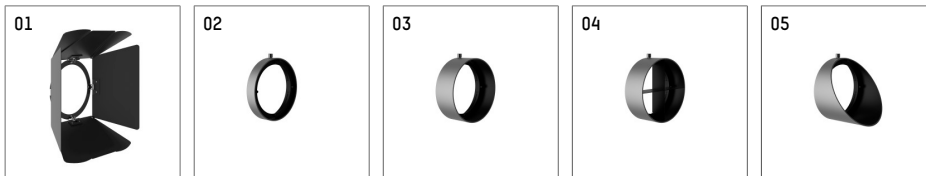

116 543 12 906 | silver

lo.nely 4
spotlight
LED | 55 W 2700 K

- spotlight lo.nely 4
- with 3 circuit universal adapter
- for Hoffmeister control.x tracks
- circuit selection is possible while adapter is inserted into the track
- passive thermo management
- with LED 3300 lm
- colour temperature: 2700 K
- colour rendering index: CRI >90
- L90 / B10 (50.000h)
- SDCM < 3
- net luminous flux: 2920 lm
- total load: 55 W
- luminous efficacy: 53,1 lm/W
- medium
- beam angle: 25 °
- LED power unit integrated in adapter, electronic (POTI), 220-240 V, 0/50/60 Hz
- amplitude dimming
- adapter with integrated potentiometer
- dimming range: 100-1 %
- housing of die cast aluminium
- adapter of fibreglass reinforced thermoplastic
- safety glass, clear
- color-, protection- and conversion-filters are available as accessory
- length: 246 mm, width: 93 mm, height: 232 mm
- rotatable 360°, 95° tilttable (can be fixed)
- weight: 2,15 kg
- protection rating: IP20
- protection class I
- 5 years Hoffmeister warranty
- Made in Germany
- maximum ambient temperature: 35 ° C
- certificates: manufactured according to DIN VDE 0711 / EN 60598, CE
- colour: silver
- 116 543 12 906

- Overview of accessories on the following page / s

116 543 12 906
accessory

Optional accessories

description accessory general	dimensions in mm	item number	pic.-No.
antiglare flaps, 8-leaf barn door with connection ring 11656000721 (black) for spotlights lo.nely size 4		116 564 00 721	01
connection ring suitable for attachment of accessories for spotlights lo.nely size 4		116 560 00 906	02
tube screen suitable for attachment of accessories for spotlights lo.nely size 4		116 561 00 906	03
connection tube with cross louver suitable for attachment of accessories for spotlights lo.nely size 4		116 562 00 906	04
visor suitable for attachment of accessories for spotlights lo.nely size 4		116 563 00 906	05