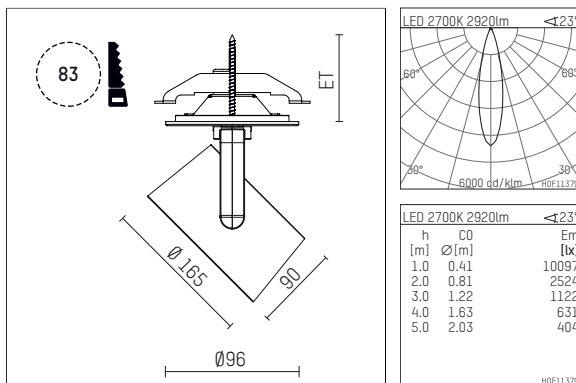

## 11654312 910-PA | white

lo.nely 4  
spotlight  
LED | 55 W 2700 K

- spotlight lo.nely 4
- with recessed mounting plate
- for recessed installation into wall or ceiling
- passive thermo management
- with LED 3300 lm
- colour temperature: 2700 K
- colour rendering index: CRI >90
- L90 / B10 (50.000h)
- SDCM < 3
- net luminous flux: 2920 lm
- total load: 55 W
- luminous efficacy: 53,1 lm/W
- medium
- beam angle: 25 °
- with external LED power unit, electronic, 220-240 V, 0/50/60 Hz
- power supply: supply cord with plug connection 2x5x2,5 mm<sup>2</sup>, length: 360 mm
- suitable for through wiring
- housing of die cast aluminium
- safety glass, clear
- ceiling plate of die cast aluminium
- color-, protection- and conversion-filters are available as accessory
- diameter: 96 mm, recessing diameter: 83 mm
- recessing depth: 115 mm, ceiling thickness: 1-45 mm
- rotatable 360°, 95° tiltable (can be fixed)
- weight: 2,25 kg
- protection rating: IP20
- protection class I
- 5 years Hoffmeister warranty
- Made in Germany
- maximum ambient temperature: 35 ° C
- certificates: manufactured according to DIN VDE 0711 / EN 60598, CE
- colour: white (RAL9016)
- 11654312 910-PA

### Additional optional accessory components

description accessory general	dimensions in mm	item number	pic.-No.
honeycomb louver für Strahler lo.nely Größe 4		116 578 00 000	01
sculpture lens for spotlights lo.nely size 4	∅: 146,5	116 571 00 000	02
soft.shape lens for spotlights lo.nely size 4	∅: 146,5	116 570 00 000	03
soft.spot lens for spotlights lo.nely size 4	∅: 146,5	116 574 00 000	03
prismatic glass for spotlights lo.nely size 4	∅: 146,5	116 573 00 000	04
wide flood structured glas for spotlights lo.nely size 4	∅: 146,5	116 572 00 000	02